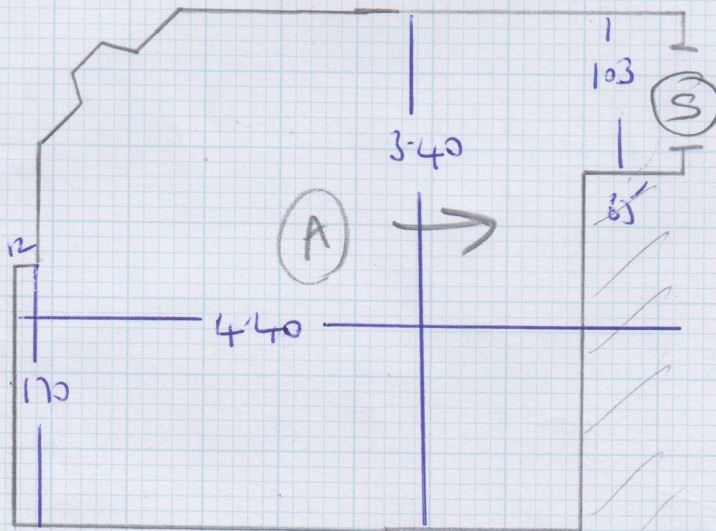

3 BEDS, LOBBY & CUP

Job No: F125784
Name: BUGEL
Address: 49A POW MANSIONS
POW DRIVE SWIL
Tel:
Sheet: 1 of 3

3 BEDS LOBBY + CUP'D.

SLOANE TWIST
SLO-4225

RAW 5.85 x 400

BE 4.15 x 400

10.00 x 400

BE 350 x 400m

Job No: F25784
Name: ~~SM~~ BUGEL
Address: 49A P.O.W. MAS
P.O.W. DRIVE SW1
Tel:
Sheet: 2 of 3

Job No: F25784
Name: Bm BUGEL
Address: 49A Pow mrvors
Pow DRIVE SW11
Tel:
Sheet: 3 of 3