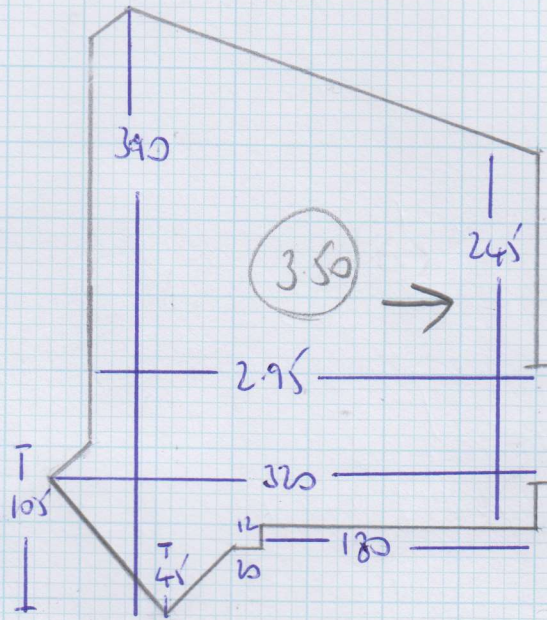

3 BEDS, LOBBY & CUP

Job No: F125784
Name: BUGEL
Address: 49A POW MANSIONS
POW DRIVE SWIL
Tel:
Sheet: 1 of 3

3 BEDS LOBBY + CUP'D.

SLOANE TWIST
SLO-4225

RAW 5.85 x 400

BE 4.15 x 400

10.00 x 400

BE 350 x 400m

Job No: F25784
Name: ~~SM~~ BUGEL
Address: 49A P.O.W. MAS
P.O.W. DRIVE SW1
Tel:
Sheet: 2 of 3

Job No: F25784
Name: Bm BUGEL
Address: 49A Pow mrvors
Pow DRIVE SW11
Tel:
Sheet: 3 of 3