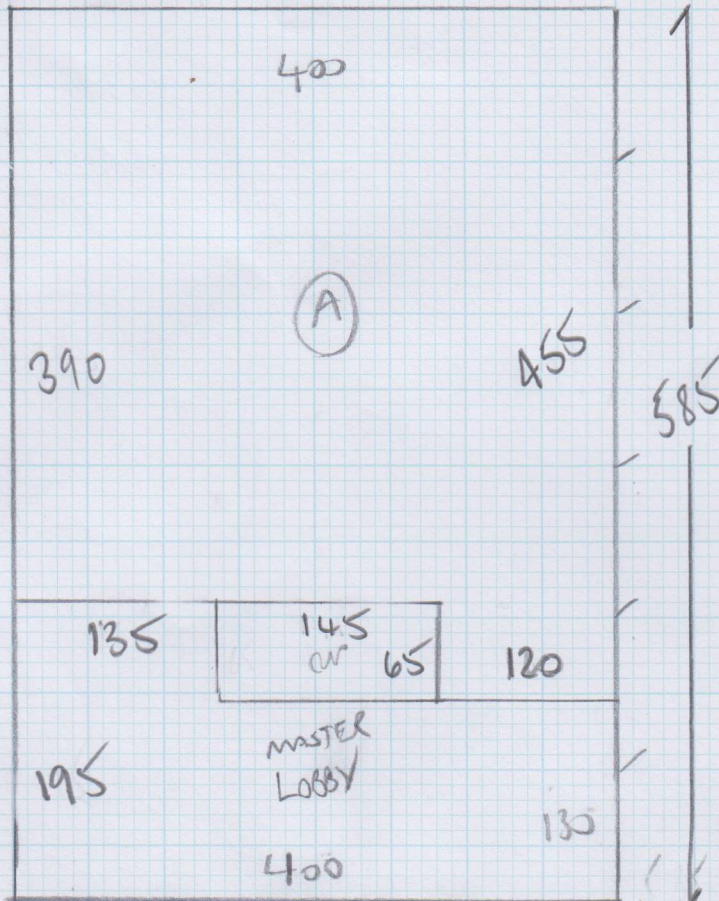

3 BEDS, LOBBY & CUP

Job No: F125784
Name: BUGEL
Address: 49A POW MANSIONS
POW DRIVE SWIL
Tel:
Sheet: 1 of 3

3 BEDS LOBBY + CUP'D.

SLOANE TWIST
SLO-4225

RAW 5.85 x 400

BE 4.15 x 400

10.00 x 400

BE 350 x 400m

Job No: F25784
Name: ~~SM~~ BUGEL
Address: 49A P.O.W. MAS
P.O.W. DRIVE SW1
Tel:
Sheet: 2 of 3

Job No: F25784
Name: Bm BUGEL
Address: 49A Pow mrvors
Pow DRIVE SW11
Tel:
Sheet: 3 of 3