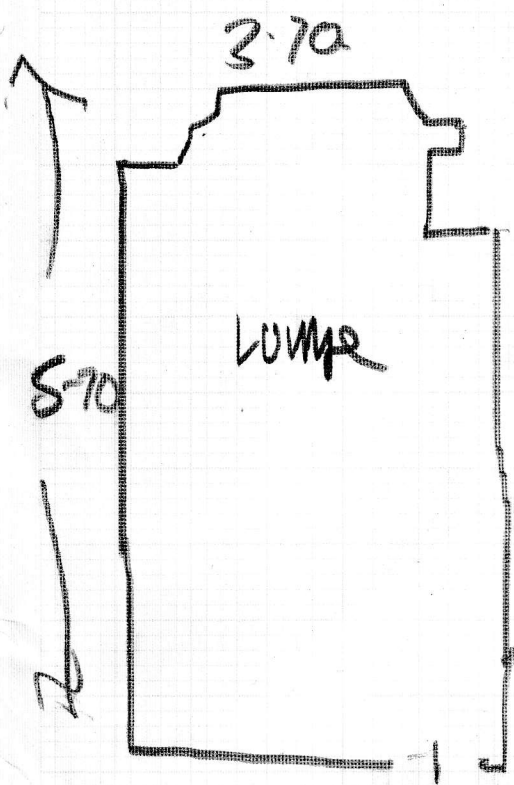

F25792
 ALABAMA
 24^A KENSINGTON MIDDLE
 LONDON SW5 0QT
 07740 336440
 1 3

B/C 7.25 x 4
 LOUNGE 5.85 x 4
 Bed ① 5.05 x 4
 Bed ② 5.60 x 4
 23.75 x 4

OLD DOWN
 FURN X 3 UNIT LAM
 4TH FLOOR
 STAIRS
 6M STRUGGLES

F 25792
 ALAGAPPA
 24A KENSINGTON MANICED
 LONDON SW5 0QT
 07140 336440
 23

Skirt of this wall

F 05792
 ALAGAPPA
 24 KENSINGTON MANOR
 LONDON SW5 0QT
 07740 336440
 33

WC

CARPET
 1.30 x 1.50

CONCRETE FLOOR