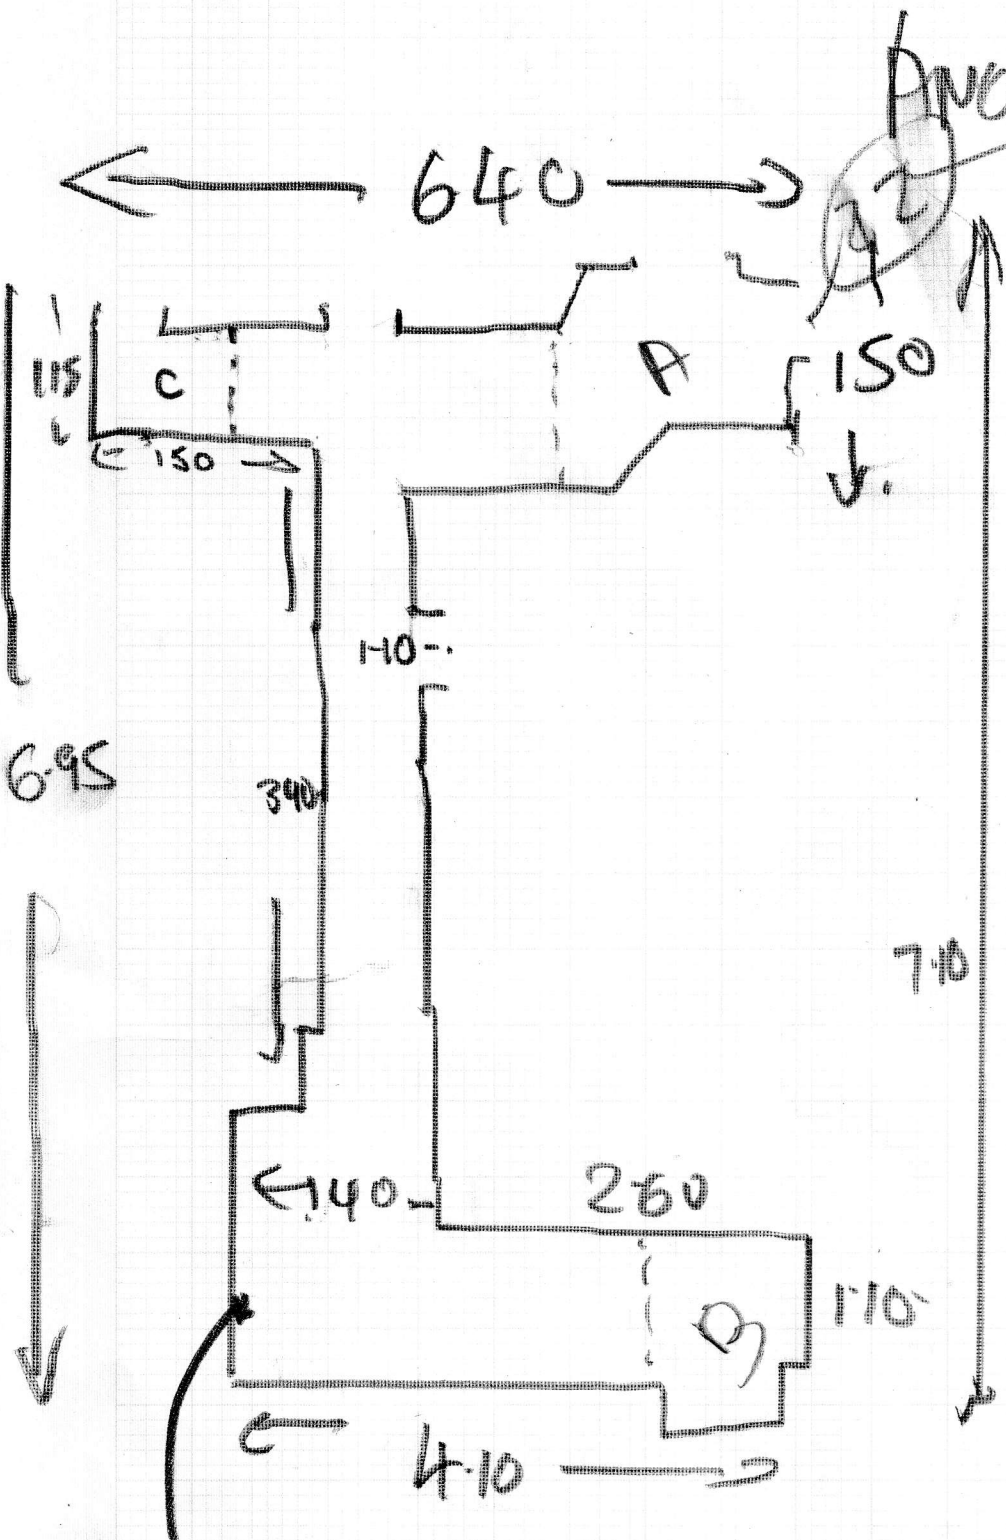

F25792
 ALABAMA
 24^A KENSINGTON MIDDLE
 LONDON SW5 0QT
 07740 336440
 1 3

B/C 7.25 x 4
 LOUNGE 5.85 x 4
 Bed ① 5.05 x 4
 Bed ② 5.60 x 4
 23.75 x 4

OLD DOWN
 FURN X 3 UNIT LAM
 4TH FLOOR
 STAIRS
 6M STRUGGLES

F 25792
 ALAGAPPA
 24A KENSINGTON MANICED
 LONDON SW5 0QT
 07140 336440
 23

Skirt of this wall

F 05792
 ALAGAPPA
 24 KENSINGTON MANOR
 LONDON SW5 0QT
 07740 336440
 33

WC

CARPET
 1.30 x 1.50

CONCRETE FLOOR