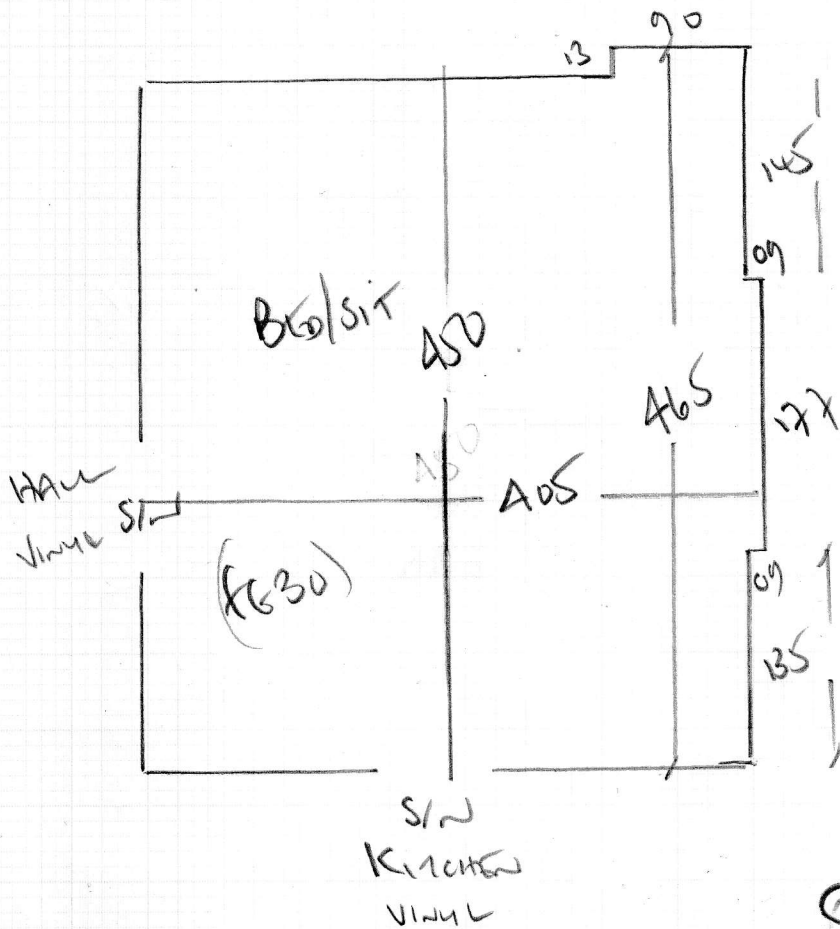

F25796  
 FRANCIS - BARRY  
 FURN F (2nd floor)  
 8 STAIRS LEAD  
 W8 SQS

FURNITURE  
 BOOKCASE  
 SMALL W/ROSE  
 TV CABINET  
 2 ARMCHAIRS  
 SINGLE BED

BEDSIT  
 SWANEY 42 (4221)  
 420 x 500

BATHROOM  
 CUSTOMER VINYL SECURA  
 195 x 200m COUNTRY GR  
 2100

VINYL TIES DOWN (OLD) SOME LIFTING / MISSING  
 ON 3mm HALOBAND

LOOKS LIKE FLOOR HAS BEEN FLOODED IN PAST!

QUOTE NEW H/BAND + CUSTOMER VINYL 195x200m