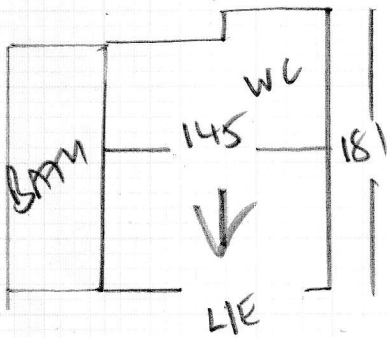

F25796  
 FRANCIS - BARRY  
 FURN F (2nd floor)  
 8 STAIRS LEAD  
 W8 SQS

FURNITURE  
 BOOKCASE  
 SMALL W/ROSE  
 TV CABINET  
 2 ARMCHAIRS  
 SINGLE BED

BEDSIT  
 SWANEY 42 (4221)  
 420 x 500

BATHROOM  
 CUSTOMER VINYL SECURA  
 195 x 200m COUNTRY GR  
 2100

VINYL TIES DOWN (OLD) SOME LIFTING / MISSING  
 ON 3mm HALOBAND

LOOKS LIKE FLOOR HAS BEEN FLOODED IN PAST!

QUOTE NEW H/BAND + CUSTOMER VINYL 195x200m