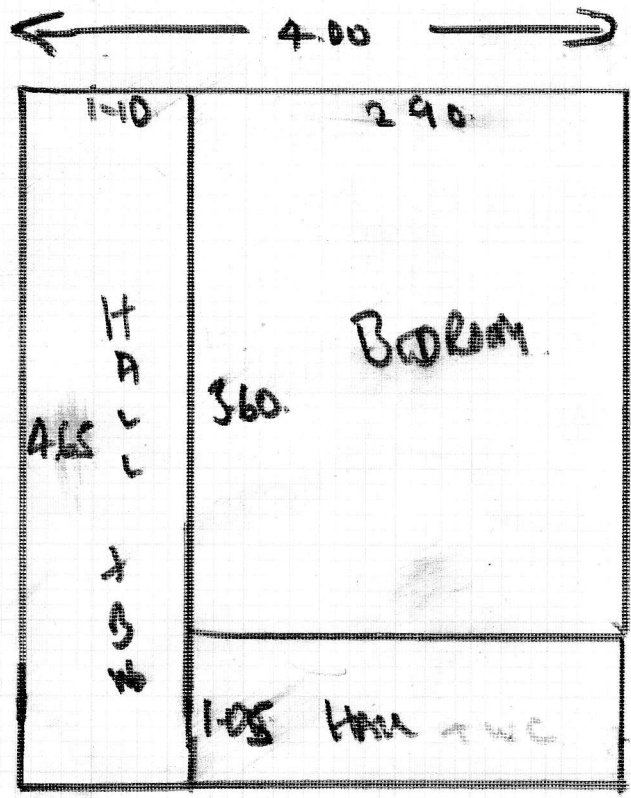

F25806
 BISHOPRIK
 GROUND FLOOR
 139. RYLAND RD
 LONDON SW57HP
 07450 583584

OLD DOWN
 FACTORY
 WRIGHT / NO
 21 PAGE

BRISTOL GARAGE

15
 WC VINYL
 1-10 X 2
 SECURA. BOND CAR 2127.
 + H/BOARD

465 X 4
 1860