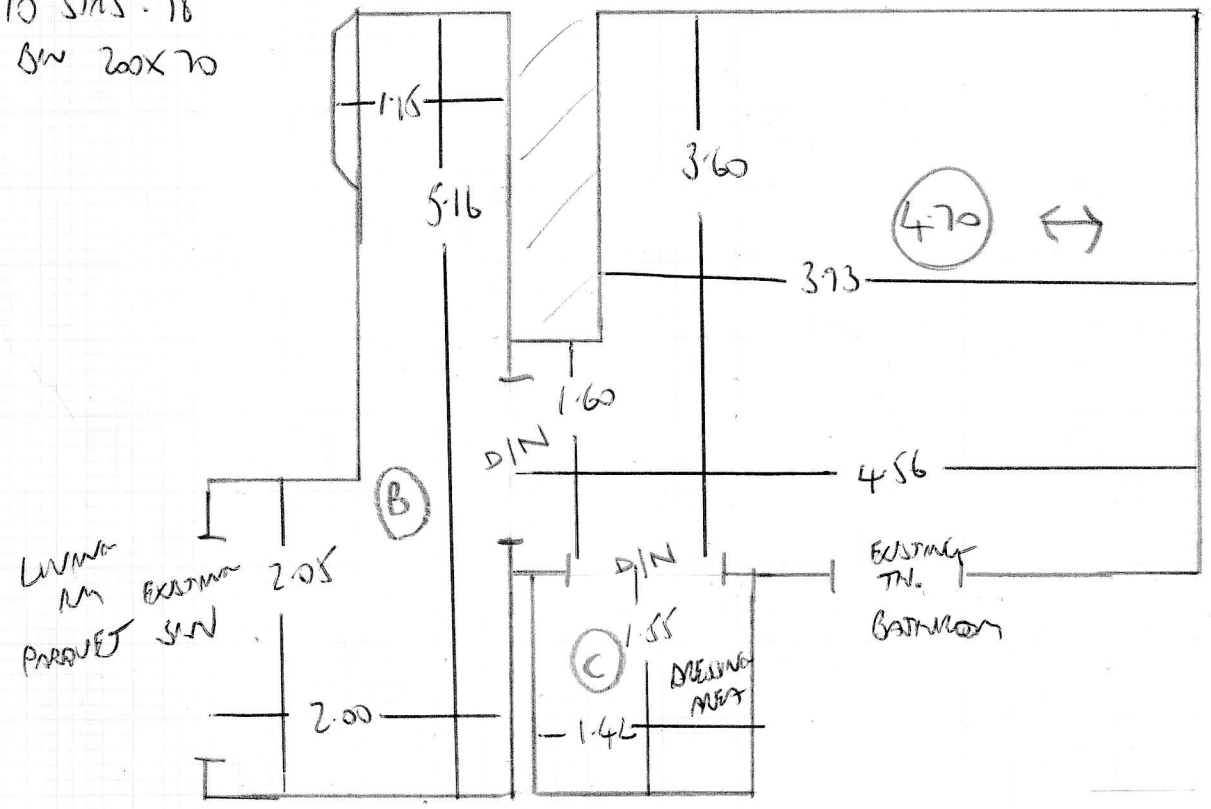

F25810.
 CODRINGTON
 ST ANDREW'S RD
 LONDON W14 8EZ

1 of 3

2620

F25810.

CODRINGTON

57 ABBOTSDUNE RD

W14 8EZ

- 6 W 1.15x.65
- 7 W 1.25x.80
- 8 W 75x85
- 10 STMS .78
- SW 200x70

FIRST FLOOR

243

GROUND FLOOR