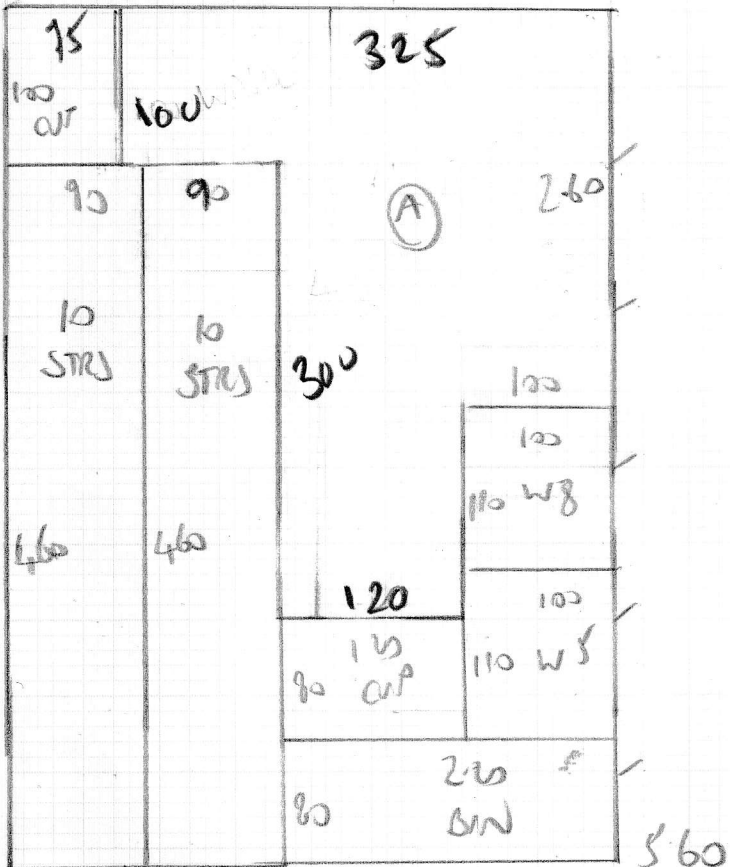

F25810.
 CODRINGTON
 ST ANDREW'S RD
 LONDON W14 8EZ

1 of 3

2620

F25810.

CODRINGTON

57 ABBOTSDUNE RD

W14 8EZ

- 6 W 1.15x.65
- 7 W 1.25x.80
- 8 W 75x85
- 10 STMS .78
- SW 200x70

FIRST FLOOR

243

GROUND FLOOR