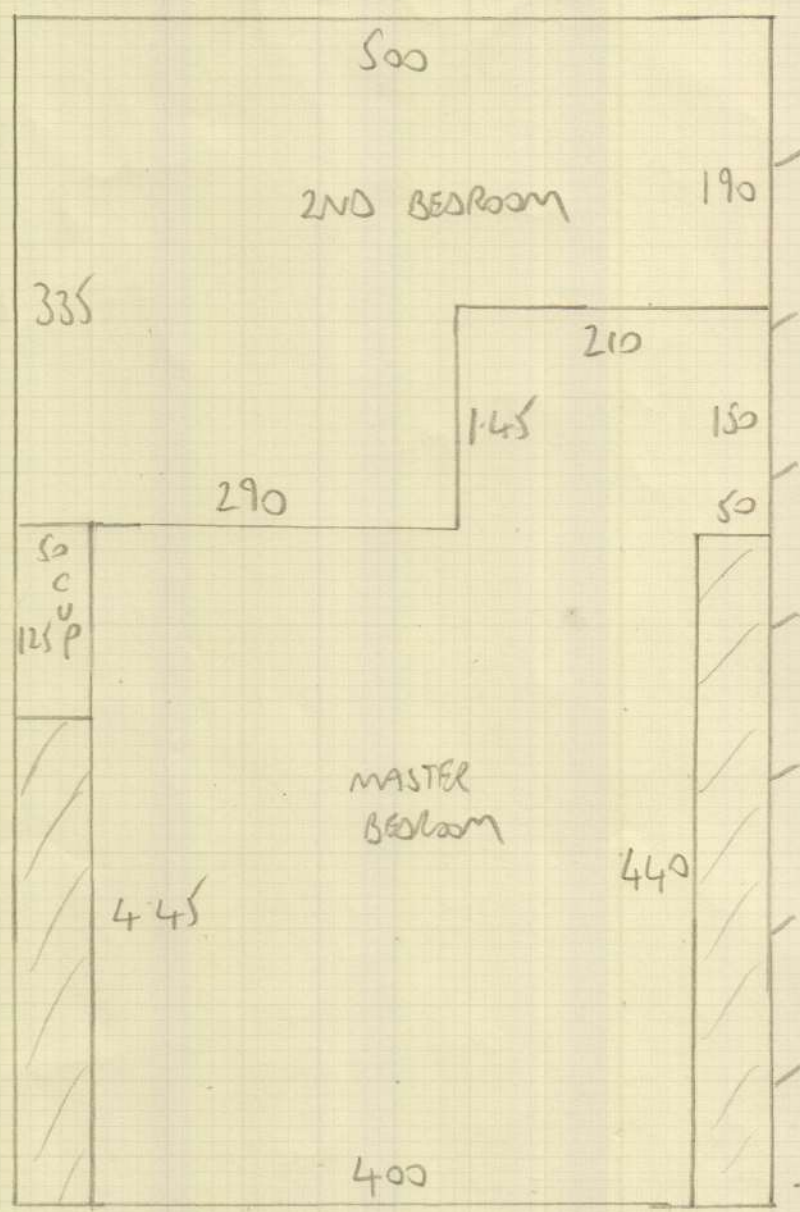

Job No: F25811
Name: PEACHY PROPERTY
Address: 9 THE REGENCY
7 HIDE PACE SWIP 4HD
Tel:
Sheet: 1 of 2

Stodumy Trust Scheme
635/34

7.80m x 5.00m
= 39m²

KITCHEN - 3 boxes @ 2.5m²

2x BATHROOM - 3 boxes @ 2.5m²

KITCHEN

F25811
 PEACHY PROPERTY
 9 THE REGENCY
 7 WIDE PLACE SWIP 4HD

2 of 2