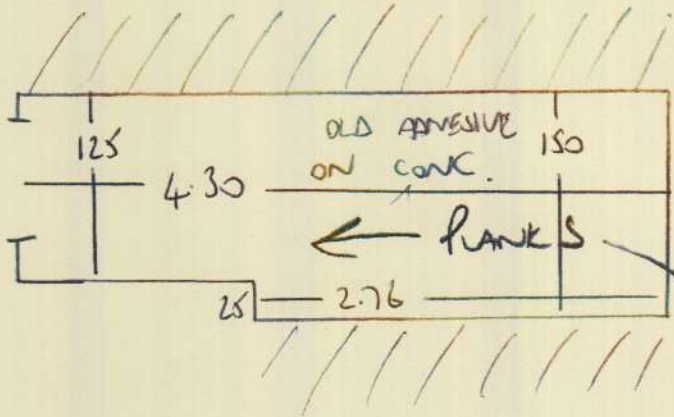

Job No: F25811
Name: PEACHY PROPERTY
Address: 9 THE REGENCY
7 HIDE PACE SWIP 4HD
Tel:
Sheet: 1 of 2

Stodumy Trust Scheme
635/34

7.80m x 5.00m
= 39m²

KITCHEN - 3 boxes @ 2.5m²

2x BATHROOM - 3 boxes @ 2.5m²

KITCHEN

F25811
 PEACHY PROPERTY
 9 THE REGENCY
 7 WIDE PLACE SWIP 4HD

2 of 2