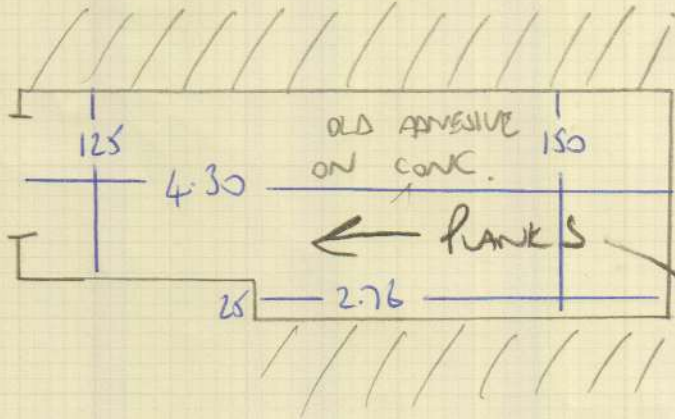

KITCHEN

Job No: F25811
 Name: PEACHY PROPERTY
 Address: 9 THE REGENCY
 7 WIDE PLACE SWIP 4HD
 Tel:
 Sheet: 1 of 1