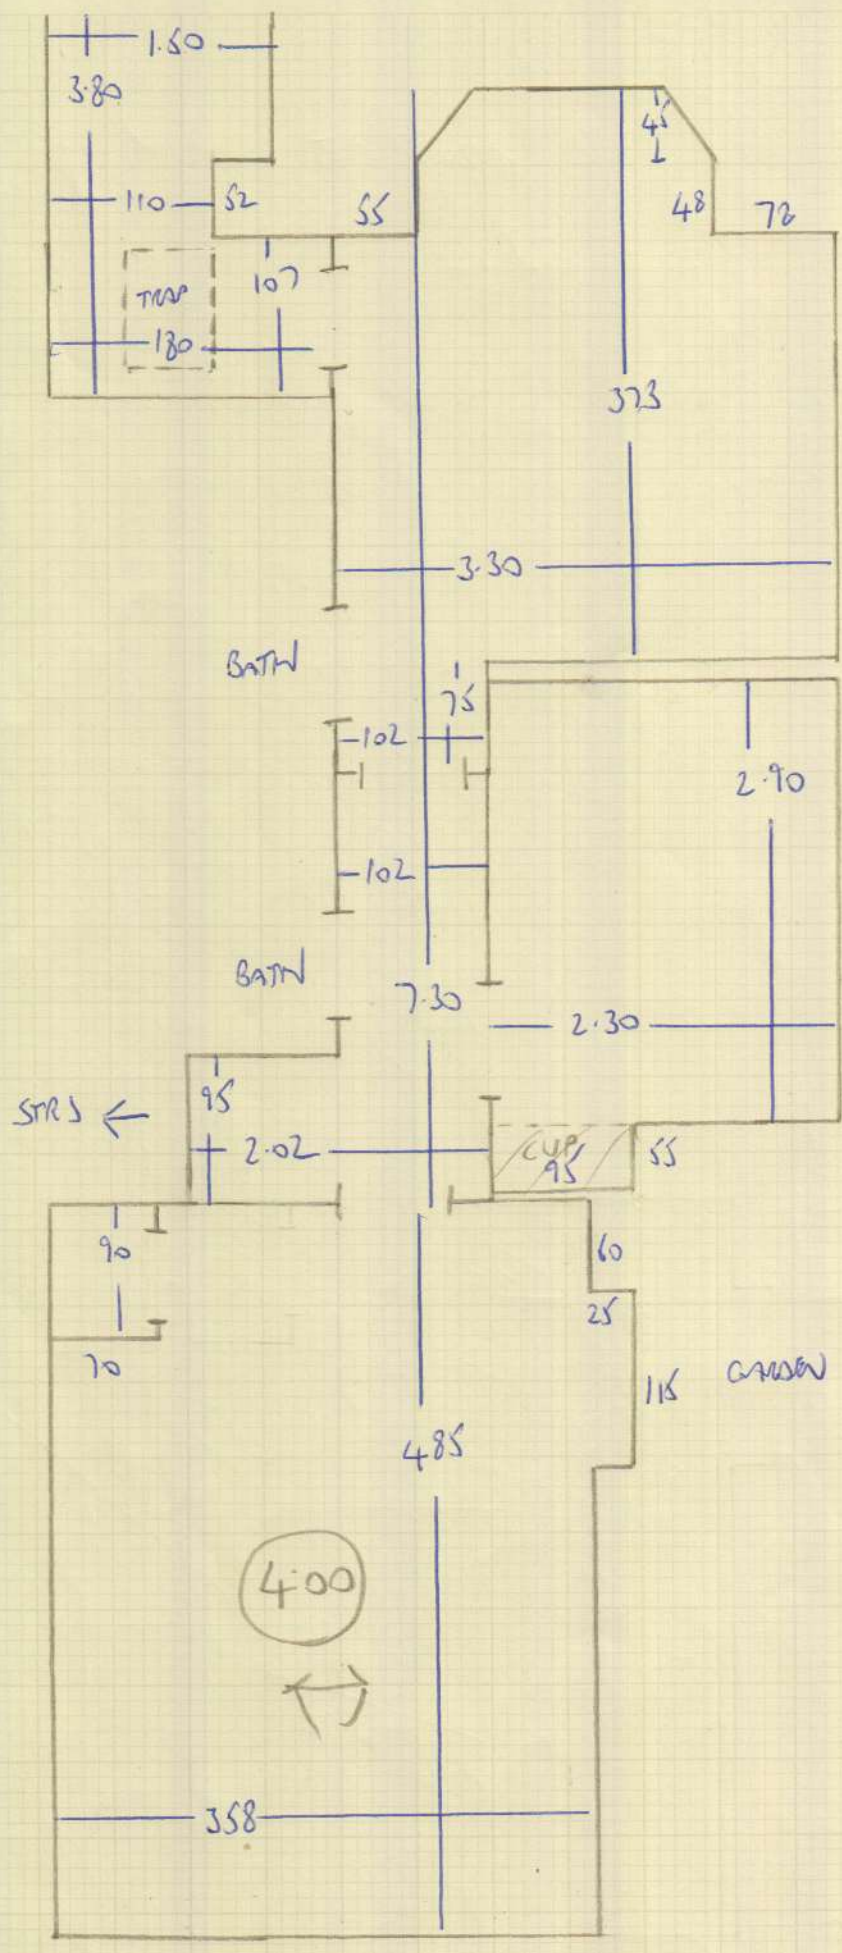

Job No: F25817  
 Name: LYONS  
 Address: 13A DANCER ROAD  
 SW6 4DU  
 Tel:  
 Sheet: 2 of 2

- G/F  
 1 SW  
 1 STR 83x30  
 8 STAIRS 83  
 1 W 95x65  
 2 W 110x73  
 3 W 71x66  
 4 W 96x65  
 5 W 111x64  
 6 W 82x76  
 AGREEMENT