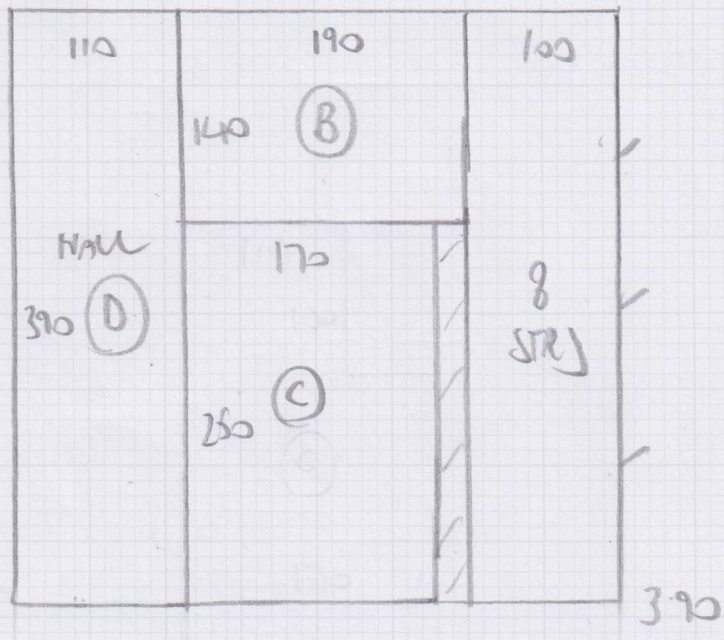

Job No: F25824
 Name: GAY
 Address: 355 FULLAM PRINCE RD
 SW6 6TB
 Tel:
 Sheet: 1 OF 2

390
 340

 7.30 x 4.00 = 29.2m²

STARTWIST SUPREME 850
 7.30 x 4MTR ORDERED

Job No: F25824
 Name: GAY
 Address: 355 PULHAM PRACE ROAD
 SW6 6TB
 Tel:
 Sheet: 2 OF 2

2 BN 120x65
 1 BN 95x45
 9 STPS-85

POLYFLOR
 SECURA 2118

POLISHED CONCRETE

2-50 x 3MTR