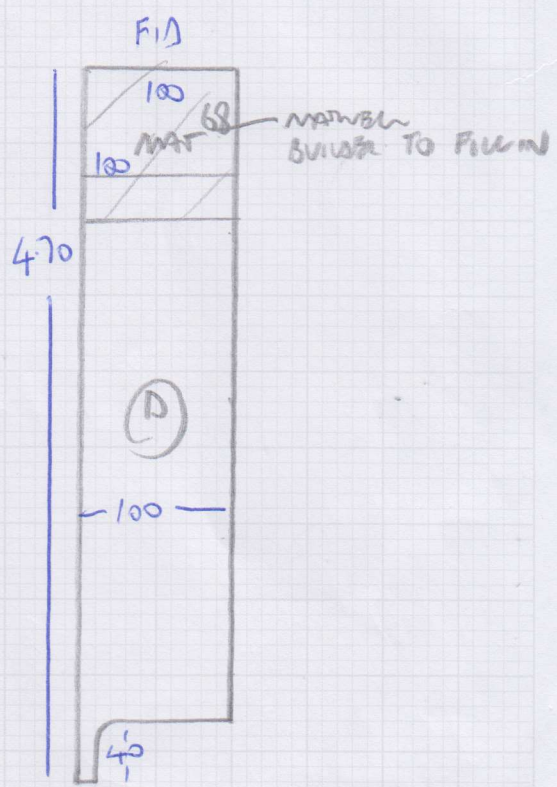

Job No: F25824
 Name: GAY
 Address: 355 FULLAM PRINCE RD
 SW6 6TB
 Tel:
 Sheet: 1 OF 2

390
 340

 7.30 x 4.00 = 29.2m²

STARTWIST SUPREME 850
 7.30 x 4MTR ORDERED

Job No: F25824
 Name: GAY
 Address: 355 PULHAM PRACE ROAD
 SW6 6TB
 Tel:
 Sheet: 2 OF 2

2 BN 120x65
 1 BN 95x45
 9 STPS-85

POLYFLOR
 SECURA 2118

POLISHED CONCRETE

2-50 x 3MTR