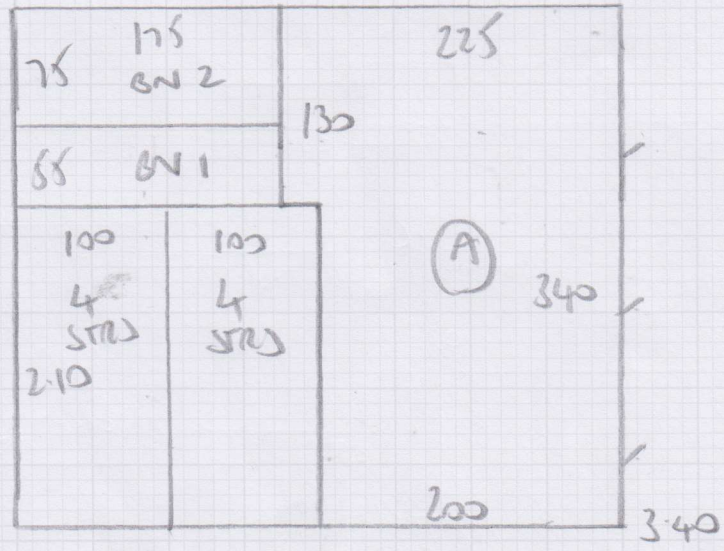

Job No: F25824
 Name: GAY
 Address: 355 FULLAM PRINCE RD
 SW6 6TB
 Tel:
 Sheet: 1 OF 2

390
 340

 7.30 x 4.00 = 29.2m²

STARTWIST SUPREME 850
 7.30 x 4MTR ORDERED

Job No: F25824
 Name: GAY
 Address: 355 PULHAM PRACE ROAD
 SW6 6TB
 Tel:
 Sheet: 2 OF 2

2 BN 120x65
 1 BN 95x45
 9 STPS-85

POLYFLOR
 SECURA 2118

POLISHED CONCRETE

2-50 x 3MTR