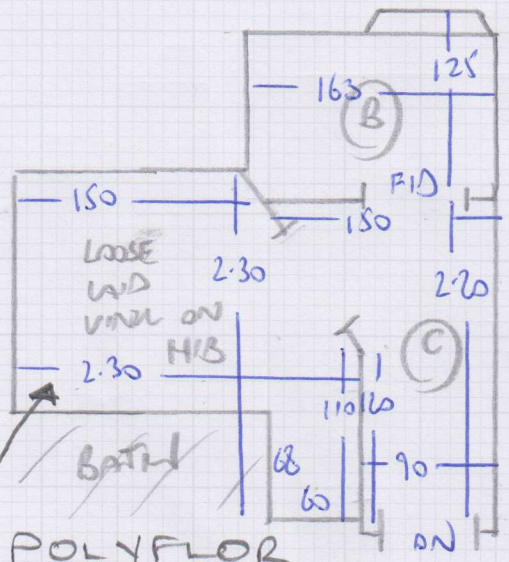

Job No: F25824
 Name: GAY
 Address: 355 FULLAM PRINCE RD
 SW6 6TB
 Tel:
 Sheet: 1 OF 2

390
 340

 7.30 x 4.00 = 29.2m²

STARTWIST SUPREME 850
 7.30 x 4MTR ORDERED

Job No: F25824
 Name: GAY
 Address: 355 PULHAM PRACE ROAD
 SW6 6TB
 Tel:
 Sheet: 2 OF 2

2 BN 120x65
 1 BN 95x45
 9 STPS-85

POLYFLOR
 SECURA 2118

POLISHED CONCRETE

2-50 x 3MTR