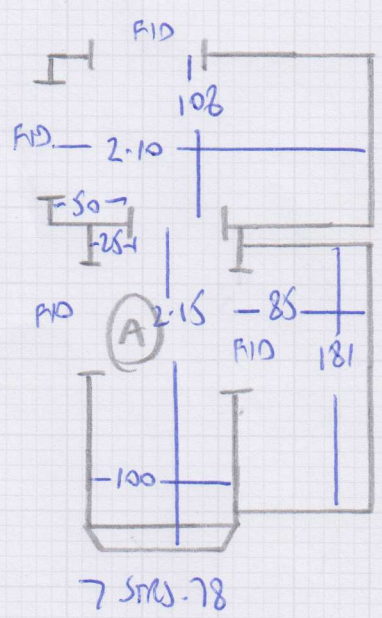

Job No: F25824
 Name: GAY
 Address: 355 FULLAM PRINCE RD
 SW6 6TB
 Tel:
 Sheet: 1 OF 2

390
 340

 7.30 x 4.00 = 29.2m²

STARTWIST SUPREME 850
 7.30 x 4MTR ORDERED

Job No: F25824
 Name: GAY
 Address: 355 PULHAM PRACE ROAD
 SW6 6TB
 Tel:
 Sheet: 2 OF 2

2 BN 120x65
 1 BN 95x45
 9 STPS-85

POLYFLOR
 SECURA 2118

POLISHED CONCRETE

2-50 x 3MTR