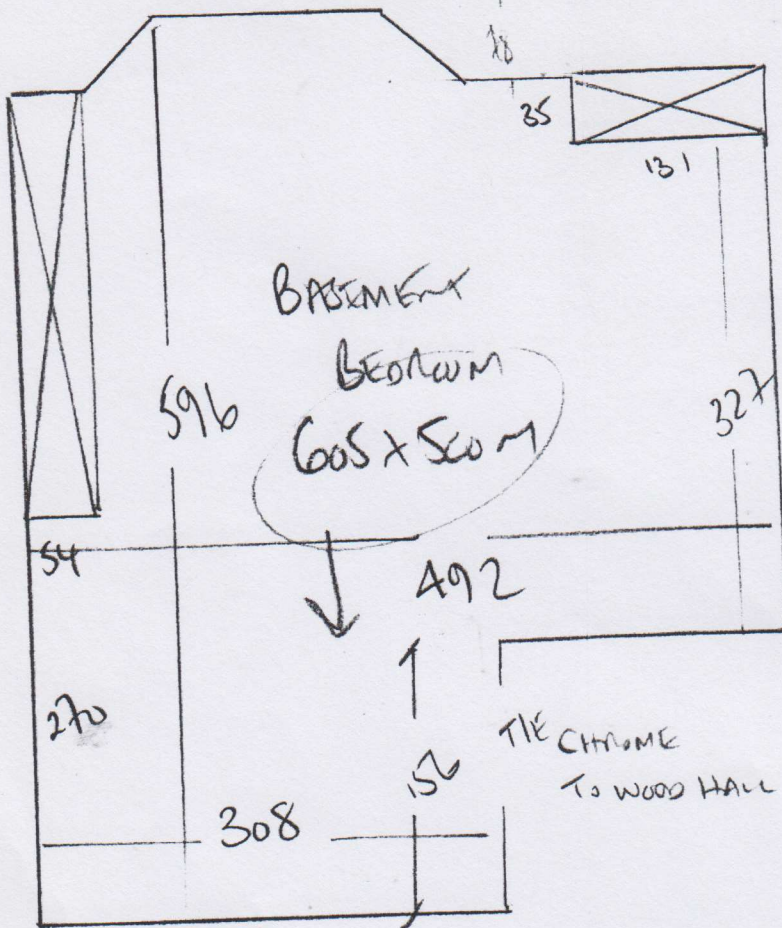

PORTOBELLO FOLLY
6-OS X SMTR

F25835

~~F21167~~

STRONGVIEW
95 LANE HOME ST
Sub 6JU

1 of 1

Tot Rise to
To Wood
↓
SLIP
63cm

BASEMENT
STAIRS

Riser

- 28 x 63
- w1 60 x 73
- w2 67 x 90
- w3 60 x 63

81

45 x 65

- w4 58 x 73
- w5 67 x 90
- w6 60 x 61

To Wood floor

in BASEMENT HALL

WOOD FLOOR
NO WHITE
ENTRY

STAIRS
BEING DONE
AT LATER DATE