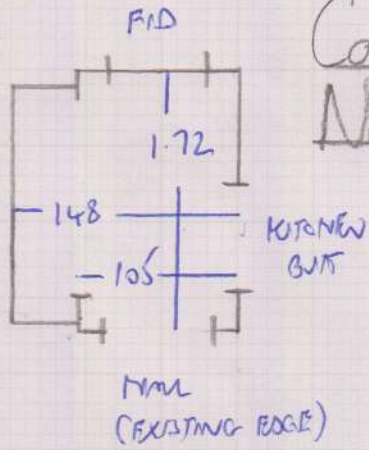

Job No: FZ5838
Name: CASSM
Address: 65 SEAGRAVE ROAD
SW6 1SR

1 of 1

Cair Matting
Natural

1.60 x 2.00m
= 3.20m²