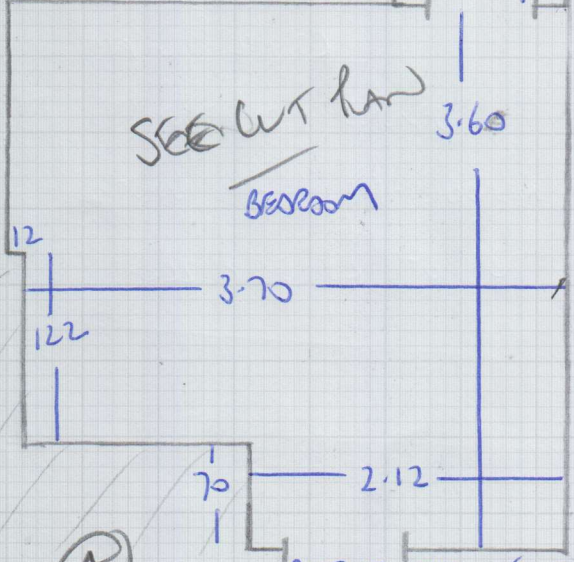

mrcarpet  
 Job No: F25839  
 Name: JACKSON  
 Address: Tol Hut  
 148 SLANE STREET  
 Tel: SWIX 982  
 Sheet: 1 of 2

Pontobello  
 Carnton

540  
 LAY 540 x 500  
 Liv Room 635 x 500  
11.75 x 500

58.75m<sup>2</sup>

Job No: F25839  
Name: JACKSON  
Address: TOP FLOOR 148 SWANE  
STREET, SWIX 98Z

Sheet: 2 of 2

BUTT TO TILES  
KITCHEN

Portoboro Coral  
Coniform

- LIV ROOM 635 x 500
- HALLWAY 180 x 500
- BED ROOM 395 x 500
- (WASTE TO HALL W/BOARD)