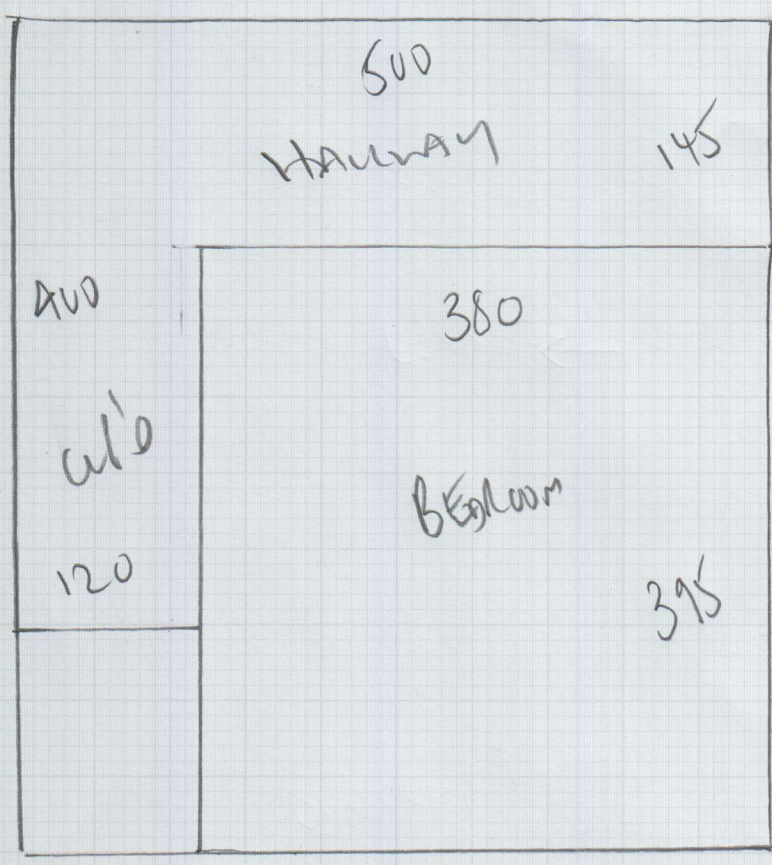

mrcarpet  
 Job No: F25839  
 Name: JACKSON  
 Address: Tol Hut  
 148 SLANE STREET  
 Tel: SWIX 982  
 Sheet: 1 of 2

Pontobello  
 Carnton

540  
 LAY 540 x 500  
 Liv Room 635 x 500  
11.75 x 500

58.75m<sup>2</sup>

Job No: F25839  
Name: JACKSON  
Address: TOP FLOOR 148 SWANE  
STREET, SWIX 98Z

Sheet: 2 of 2

BUTT TO TILES  
KITCHEN

Portoboro Coral  
Coniform

- LIV ROOM 635 x 500
- HALLWAY 180 x 500
- BED ROOM 395 x 500
- (WASTE TO HALL W/BOARD)