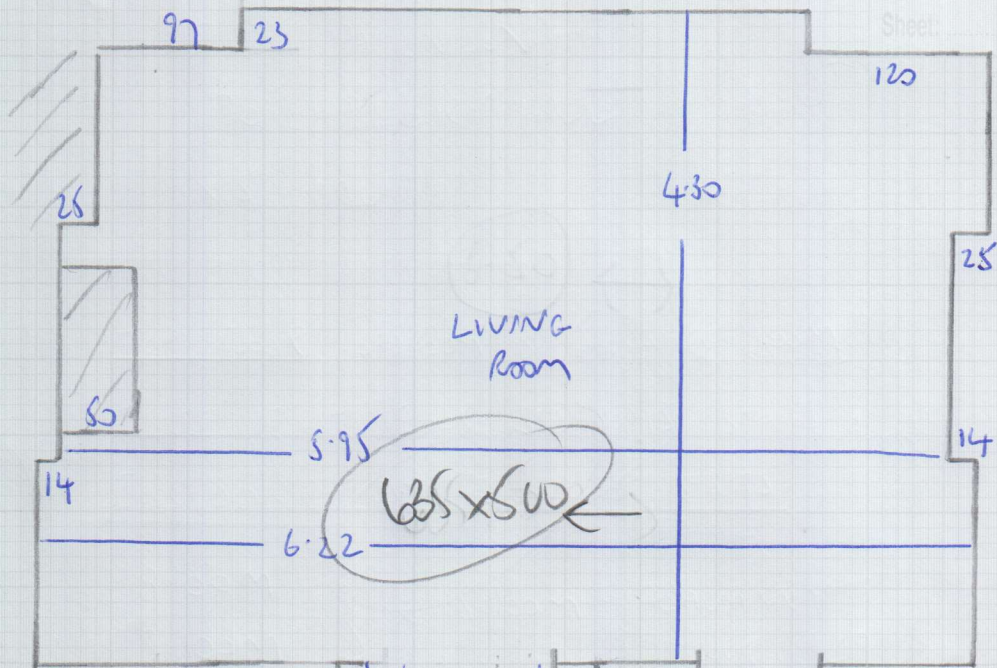

mrcarpet  
 Job No: F25839  
 Name: JACKSON  
 Address: Tol Hut  
 148 SLANE STREET  
 Tel: SWIX 982  
 Sheet: 1 of 2

Pontobello  
 Carnton

540  
 LAY 540 x 500  
 Liv Room 635 x 500  
11.75 x 500

58.75m<sup>2</sup>

Job No: F25839  
Name: JACKSON  
Address: TOP FLOOR 148 SWANE  
STREET, SWIX 98Z

Sheet: 2 of 2

BUTT TO TILES  
KITCHEN

Portoboro Coral  
Coniform

- LIV ROOM 635 x 500
- HALLWAY 180 x 500
- BED ROOM 395 x 500
- (WASTE TO HALL W/BOARD)