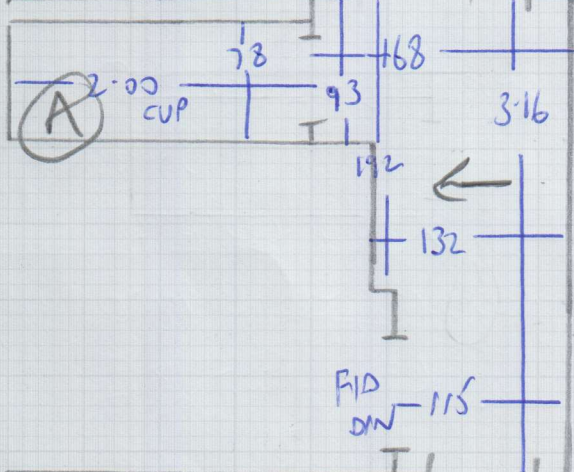

mrcarpet  
 Job No: F25839  
 Name: JACKSON  
 Address: Tol Hut  
 148 SLANE STREET  
 Tel: SWIX 982  
 Sheet: 1 of 2

Pontobello  
 Carnton

540  
 LAY 540 x 500  
 Liv Room 635 x 500  
11.75 x 500

58.75m<sup>2</sup>

Job No: F25839  
Name: JACKSON  
Address: TOP FLOOR 148 SWANE  
STREET, SWIX 98Z

Sheet: 2 of 2

BUTT TO TILES  
KITCHEN

Portoboro Coral  
Coniform

- LIV ROOM 635 x 500
- HALLWAY 180 x 500
- BED ROOM 395 x 500
- (WASTE TO HALL W/BOARD)