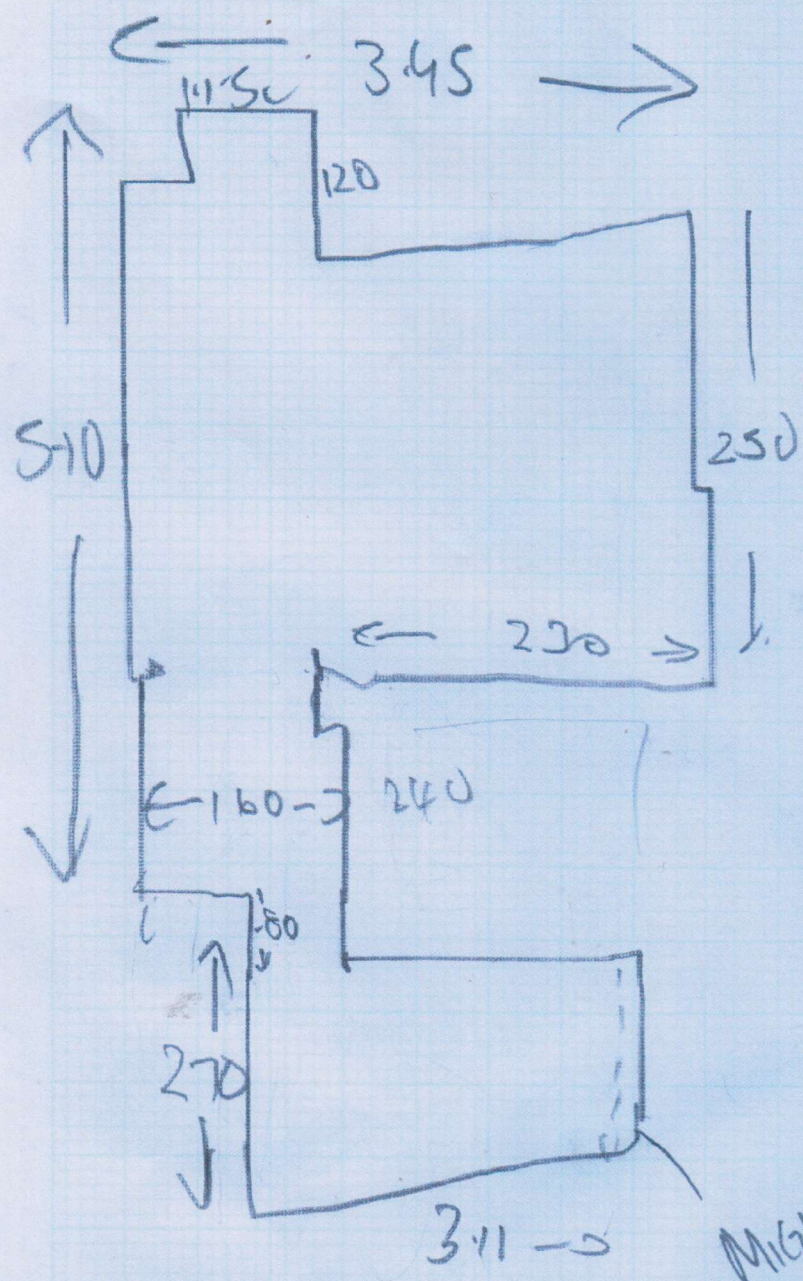

F25862
 F25178
 RATAJOVA
 68 PRINCE DAIG RD
 LONDON. W11. 4NL

1 2

8.50x4
 OLD DOWN.
 RUN THROUGH IN
 ONE PIECE.

CUT ON
 STEEL

TRAMORE TONES
 TT 606
 STAINFREE TWIST
~~132 FEATHER~~
 8.80m x 4.00m
 = 35.20m²

micarpet

F25862

Job No
Name
Address
Tel
Start

F25178
KATAJOVA
68 PRINCEDALE RD
LONDON W11 4NL

2 2

:

OLD DOWN

JR
ON R G

NO BAR

MIGHT
NEED SOME
FLOOR