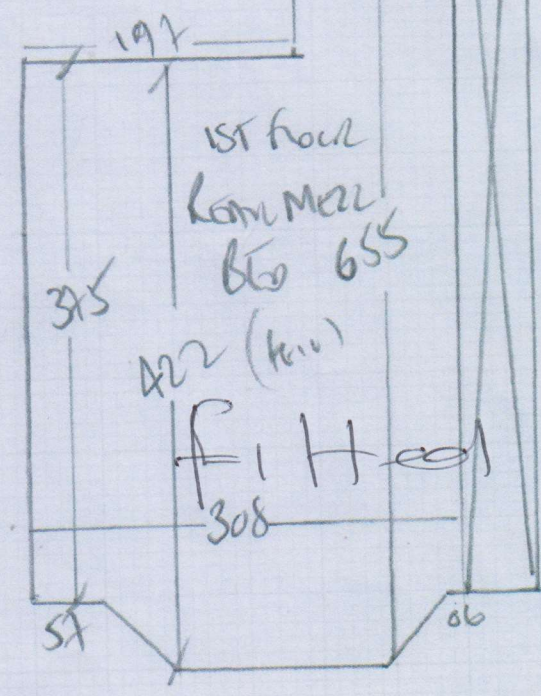

F25870
 Home
 6 Finlay Street
 SW6 6HD

143

CHASSA
 COLCAL LAKE DRIVE

PLAN 700 x 500

3500M²

cut down
 Runner to
 5-50 x 65cm

Tape
 CALIBRA 3040

F 25870
 HUMAN
 6 FIN LAMP STAYS
 SWB 6 HD
 3 of 3

To THESE How
 DN' 55x110
 DN' 42x93 } 65cm
 97 } TAPED
 42x85 } Rumble

TIE + SHM
 NOTICES
 DOWN
 4ET

Whipping & Binding Workshop Instructions

To: Kasias Carpets Ltd **07825 156676**
Branch: Fulham - Tel: 020 7381 1989 E:fulhambranch@mr-carpet.co.uk
Branch Contact: John McArthur

Customer Name: Michael Homan **Please quote on invoice**

Job No: F25870 **Please quote on invoice**

Description of Carpet: Chelsea Lake Drive

Carpet Finish: Top Taping SIDES ONLY

Number of Pieces: 1

Sizes to be cut to: (If 5.50m x 65cm applicable)

Runner Lengths for Taping: Please check before sewing

Date for collection: 09 October 2017 **Required back by:** 12 October 2017

Collection From: Warehouse **Return To:** Warehouse

If Tape Selected	Supplied By	Kaisha	
Colour of tape: Calibra 3040	Size of Tape:	120mm	Amount Visible on Top: 55mm
If Whipping:			
Colour of Whipping:			