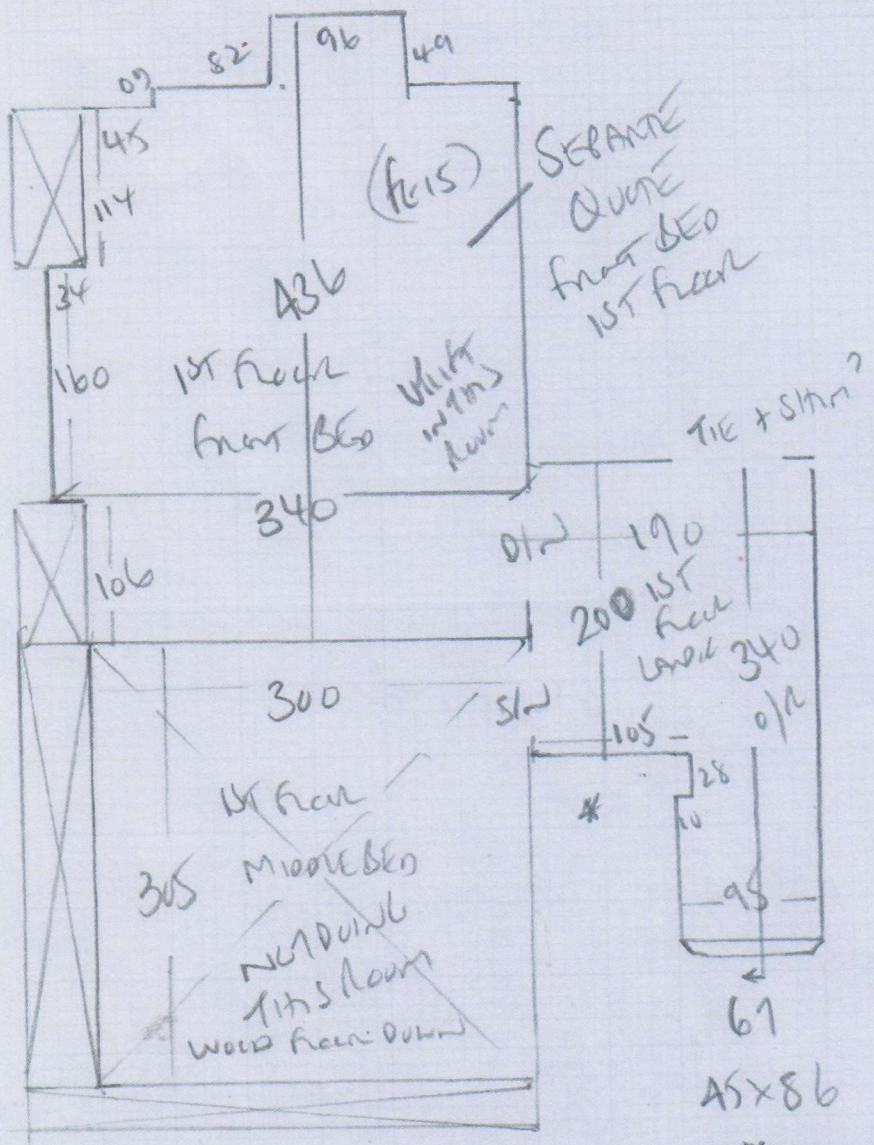

F25870
 Home
 6 Finlay Street
 SW6 6HD

143

CHASSA
 COLCAL LAKE DRIVE

PLAN 700 x 500

3500M²

cut down
 Runner to
 5-50 x 65cm

Tape
 CALIBRA 3040

F 25870
 HUMAN
 6 FIN LAMP STAYS
 SWB 6 HD
 3 of 3

To THESE How
 DN' 55x110
 DN' 42x93 } 65cm
 97 } TAPED
 42x85 } Rumble

TIE + SHM
 NOTICES
 DOWN
 4ET

Whipping & Binding Workshop Instructions

To: Kasias Carpets Ltd **07825 156676**
Branch: Fulham - Tel: 020 7381 1989 E:fulhambranch@mr-carpet.co.uk
Branch Contact: John McArthur

Customer Name: Michael Homan **Please quote on invoice**

Job No: F25870 **Please quote on invoice**

Description of Carpet: Chelsea Lake Drive

Carpet Finish: Top Taping SIDES ONLY

Number of Pieces: 1

Sizes to be cut to: (If 5.50m x 65cm applicable)

Runner Lengths for Taping: Please check before sewing

Date for collection: 09 October 2017 **Required back by:** 12 October 2017

Collection From: Warehouse **Return To:** Warehouse

If Tape Selected	Supplied By	Kaisha	
Colour of tape: Calibra 3040	Size of Tape:	120mm	Amount Visible on Top: 55mm
If Whipping:			
Colour of Whipping:			