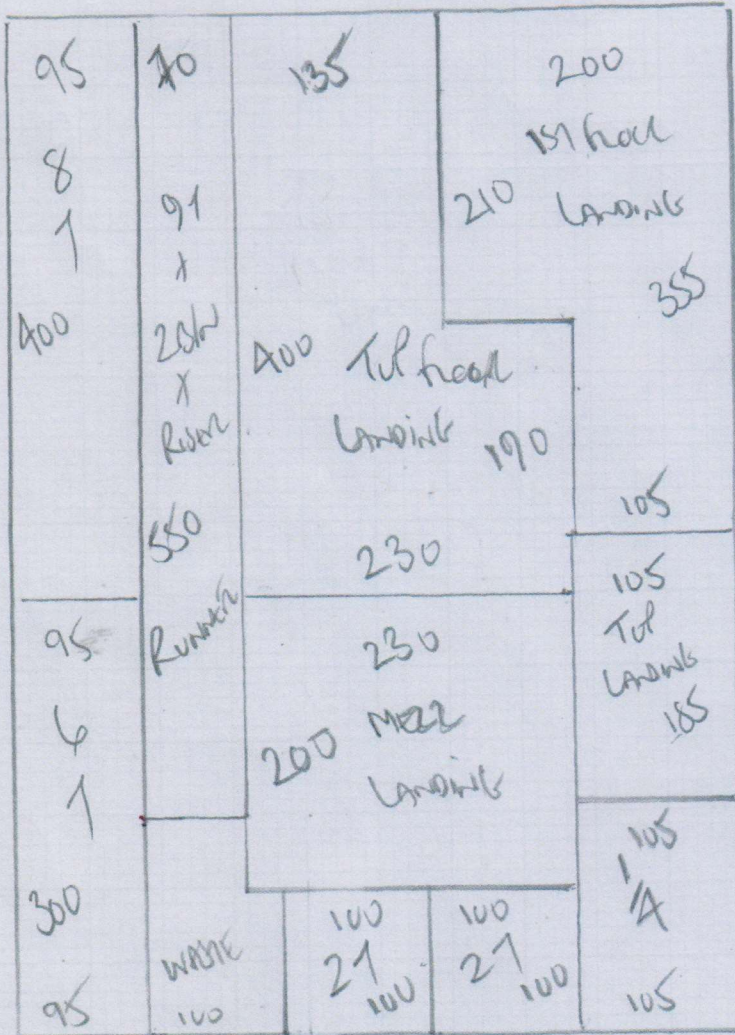

F25870
 Home
 6 Finlay Street
 SW6 6HD

143

CHASSA
 COLCAL LAKE DRIVE

PLAN 700 x 500

3500M²

cut down
 Runner to
 5-50 x 65cm

Tape
 CALIBRA 3040

F 25870
 HUMAN
 6 FIN LAMP STAYS
 SWB 6 HD
 3 of 3

Customer Name: Michael Homan **Please quote on invoice**

Job No: F25870 **Please quote on invoice**

Description of Carpet: Chelsea Lake Drive

Carpet Finish: Top Taping SIDES ONLY

Number of Pieces: 1

Sizes to be cut to: (If 5.50m x 65cm applicable)

Runner Lengths for Taping: Please check before sewing

Date for collection: 09 October 2017 **Required back by:** 12 October 2017

Collection From: Warehouse **Return To:** Warehouse

If Tape Selected	Supplied By	Kaisha	
Colour of tape: Calibra 3040	Size of Tape:	120mm	Amount Visible on Top: 55mm
If Whipping:			
Colour of Whipping:			

Special Instructions

Sewing charges authorised - Please note only charges authorised in writing will be paid on invoice

Materials	Description	Quantity	Unit Cost	Total
Whipping	Under 3m x 3m		£2.30	
	Over 3m x 3m		£2.50	
Standard Taping	Labour Only Under 3m x 3m	11.00	£6.00	£66.00
Double Taping	Labour Only Under 3m x 3m		£8.50	
Faux Suede & Leather	Labour Only Under 3m x 3m		£7.00	
Mitres Cotton	Per Corner	NOT APPLICABLE		
Mitres Leather	Per Corner	NOT APPLICABLE		
Blind Stitching MACHINE	38mm Tape Labour & Tape		£8.00	
Blind Stitching HAND SEWN	38mm Tape Labour & Tape		£10.50	
Hidden Stitching	Additional cost per lin M to above prices	NOT APPLICABLE		
	(Enter the same quantity as tape quantity)			