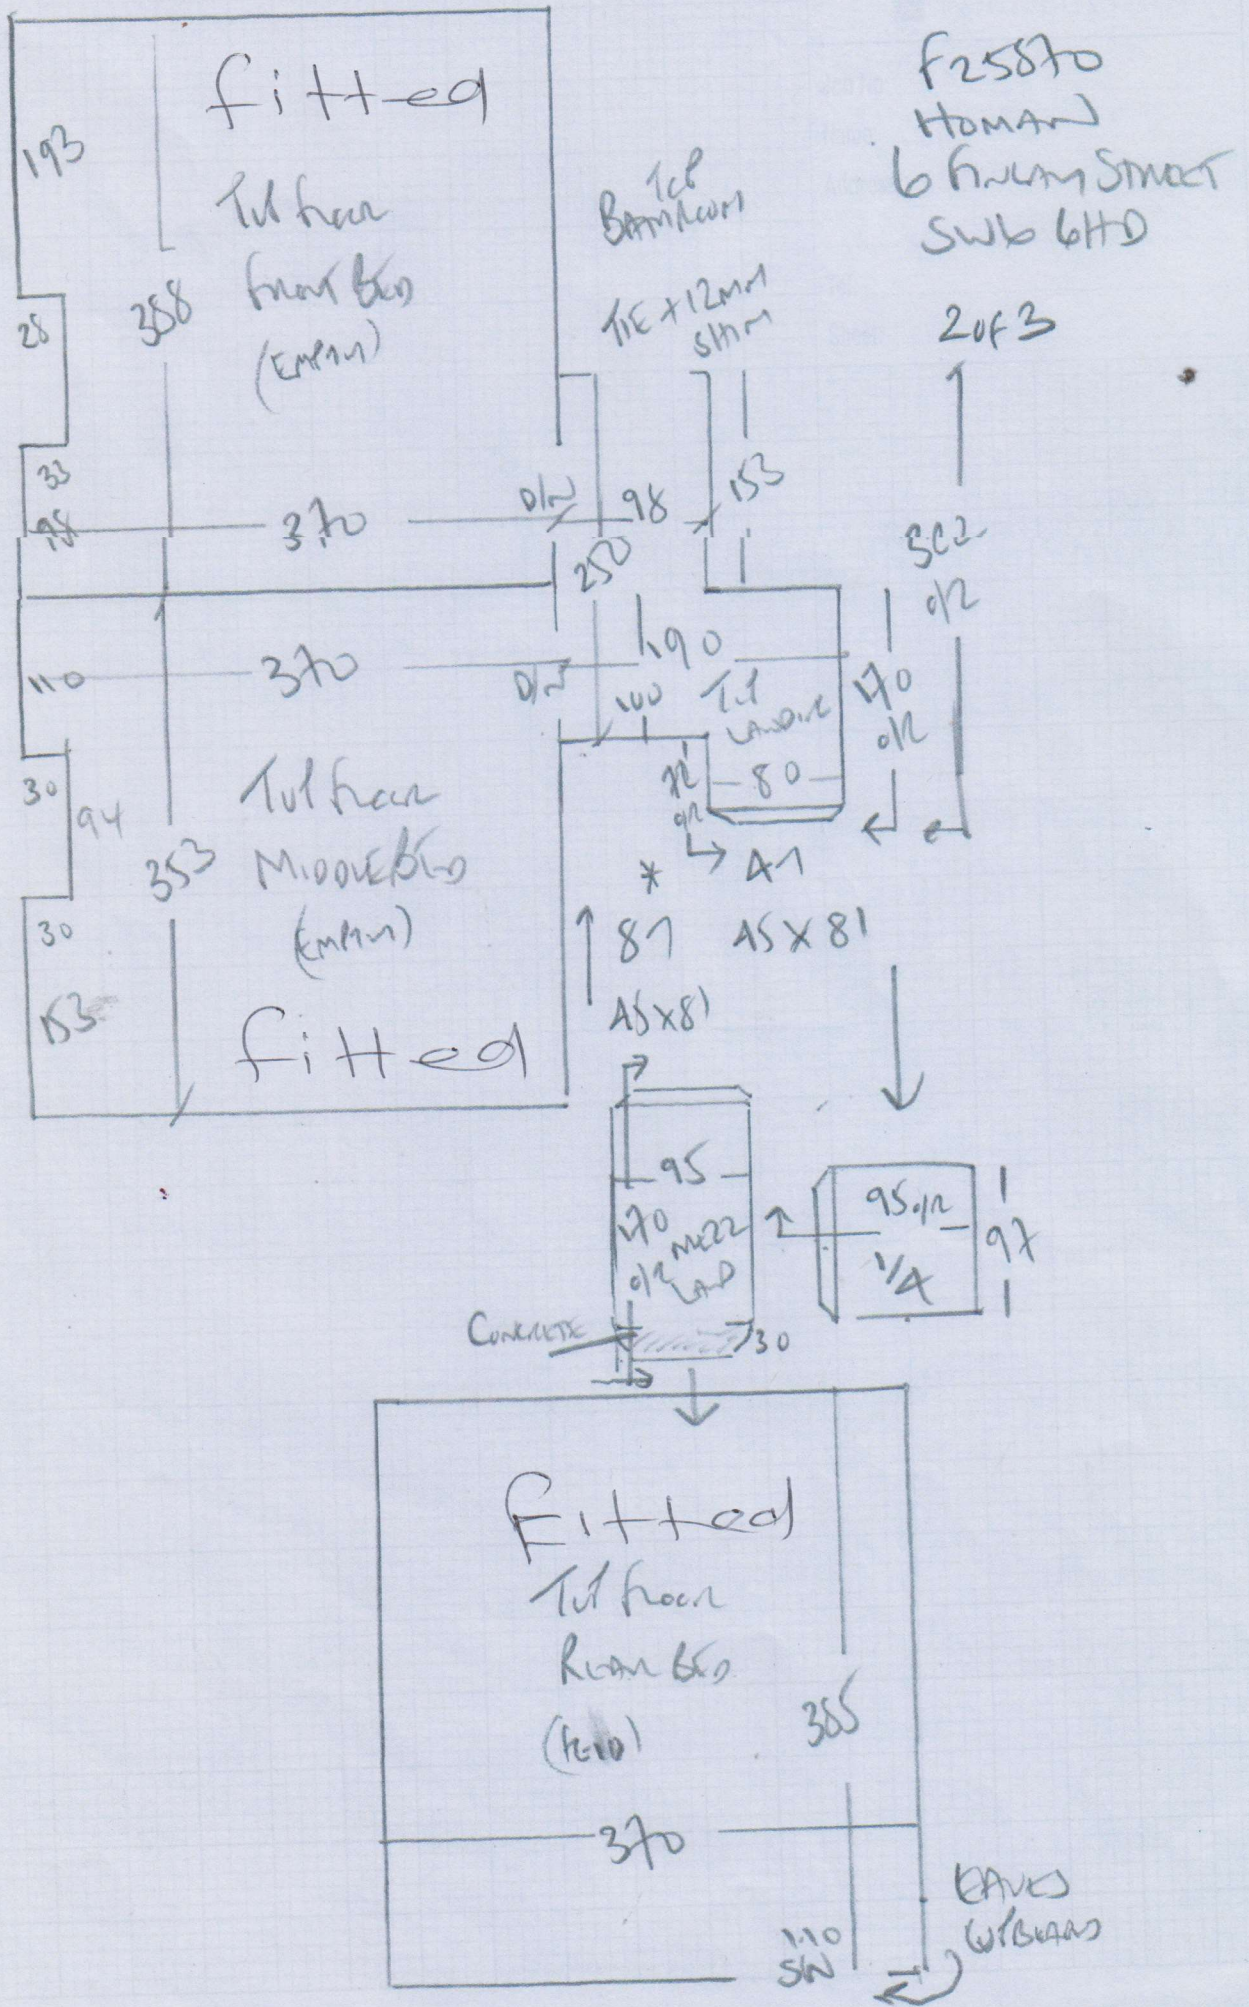

F25870
 Home
 6 Finlay Street
 SW6 6HD

143

CHASSA
 COLCAL LAKE DRIVE

PLAN 700 x 500

3500M²

cut down
 Runner to
 5-50 x 65cm

Tape
 CALIBRA 3040

F 25870
 HUMAN
 6 FIN LAMP STAYS
 SWB 6 HD
 3 of 3

To THESE How
 DN' 55x110
 DN' 42x93 } 65cm
 97 } TAPED
 42x85 } Rumble

TIE + SHM
 NOTICES
 DOWN
 4ET

Whipping & Binding Workshop Instructions

To: Kasias Carpets Ltd **07825 156676**
Branch: Fulham - Tel: 020 7381 1989 E:fulhambranch@mr-carpet.co.uk
Branch Contact: John McArthur

Customer Name: Michael Homan **Please quote on invoice**

Job No: F25870 **Please quote on invoice**

Description of Carpet: Chelsea Lake Drive

Carpet Finish: Top Taping SIDES ONLY

Number of Pieces: 1

Sizes to be cut to: (If 5.50m x 65cm applicable)

Runner Lengths for Taping: Please check before sewing

Date for collection: 09 October 2017 **Required back by:** 12 October 2017

Collection From: Warehouse **Return To:** Warehouse

If Tape Selected	Supplied By	Kaisha	
Colour of tape: Calibra 3040	Size of Tape:	120mm	Amount Visible on Top: 55mm
If Whipping:			
Colour of Whipping:			