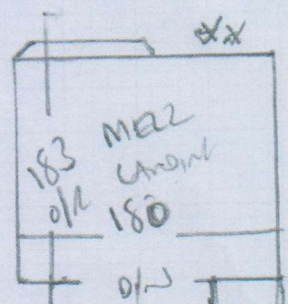

F25870
 Home
 6 Finlay Street
 SW6 6HD

143

CHASSA
 COLCAL LAKE DRIVE

PLAN 700 x 500

3500M²

cut down
 Runner to
 5-50 x 65cm

Tape
 CALIBRA 3040

F 25870
 HUMAN
 6 FIN LAMP STAYS
 SWB 6 HD
 3 of 3

To THESE How
 DN' 55x110
 DN' 42x93 } 65cm
 97 } TAPED
 42x85 } Rumble

TIE + SHM
 NOTICES
 DOWN
 4ET

Whipping & Binding Workshop Instructions

To: Kasias Carpets Ltd **07825 156676**
Branch: Fulham - Tel: 020 7381 1989 E:fulhambranch@mr-carpet.co.uk
Branch Contact: John McArthur

Customer Name: Michael Homan **Please quote on invoice**

Job No: F25870 **Please quote on invoice**

Description of Carpet: Chelsea Lake Drive

Carpet Finish: Top Taping SIDES ONLY

Number of Pieces: 1

Sizes to be cut to: (If 5.50m x 65cm applicable)

Runner Lengths for Taping: Please check before sewing

Date for collection: 09 October 2017 **Required back by:** 12 October 2017

Collection From: Warehouse **Return To:** Warehouse

If Tape Selected	Supplied By	Kaisha	
Colour of tape: Calibra 3040	Size of Tape:	120mm	Amount Visible on Top: 55mm
If Whipping:			
Colour of Whipping:			