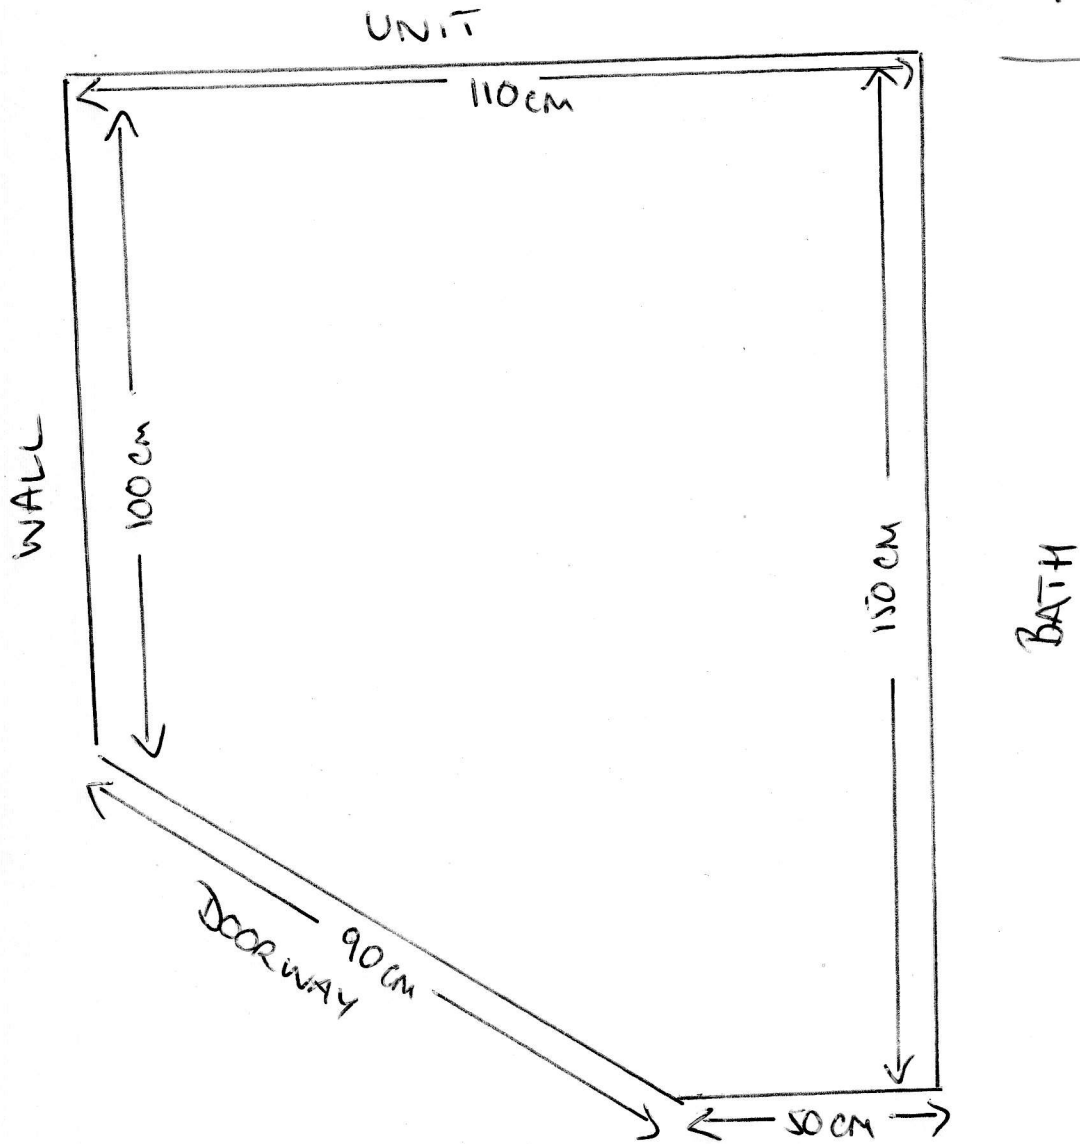

BATHROOM - APPROX DIMENSIONS

F 25871
RISK
FIRST FLOOR
SS. MARCARETINE GARDEN
LONDON

120x2 QUARTZ PRO R
SAND
+ VERSATY