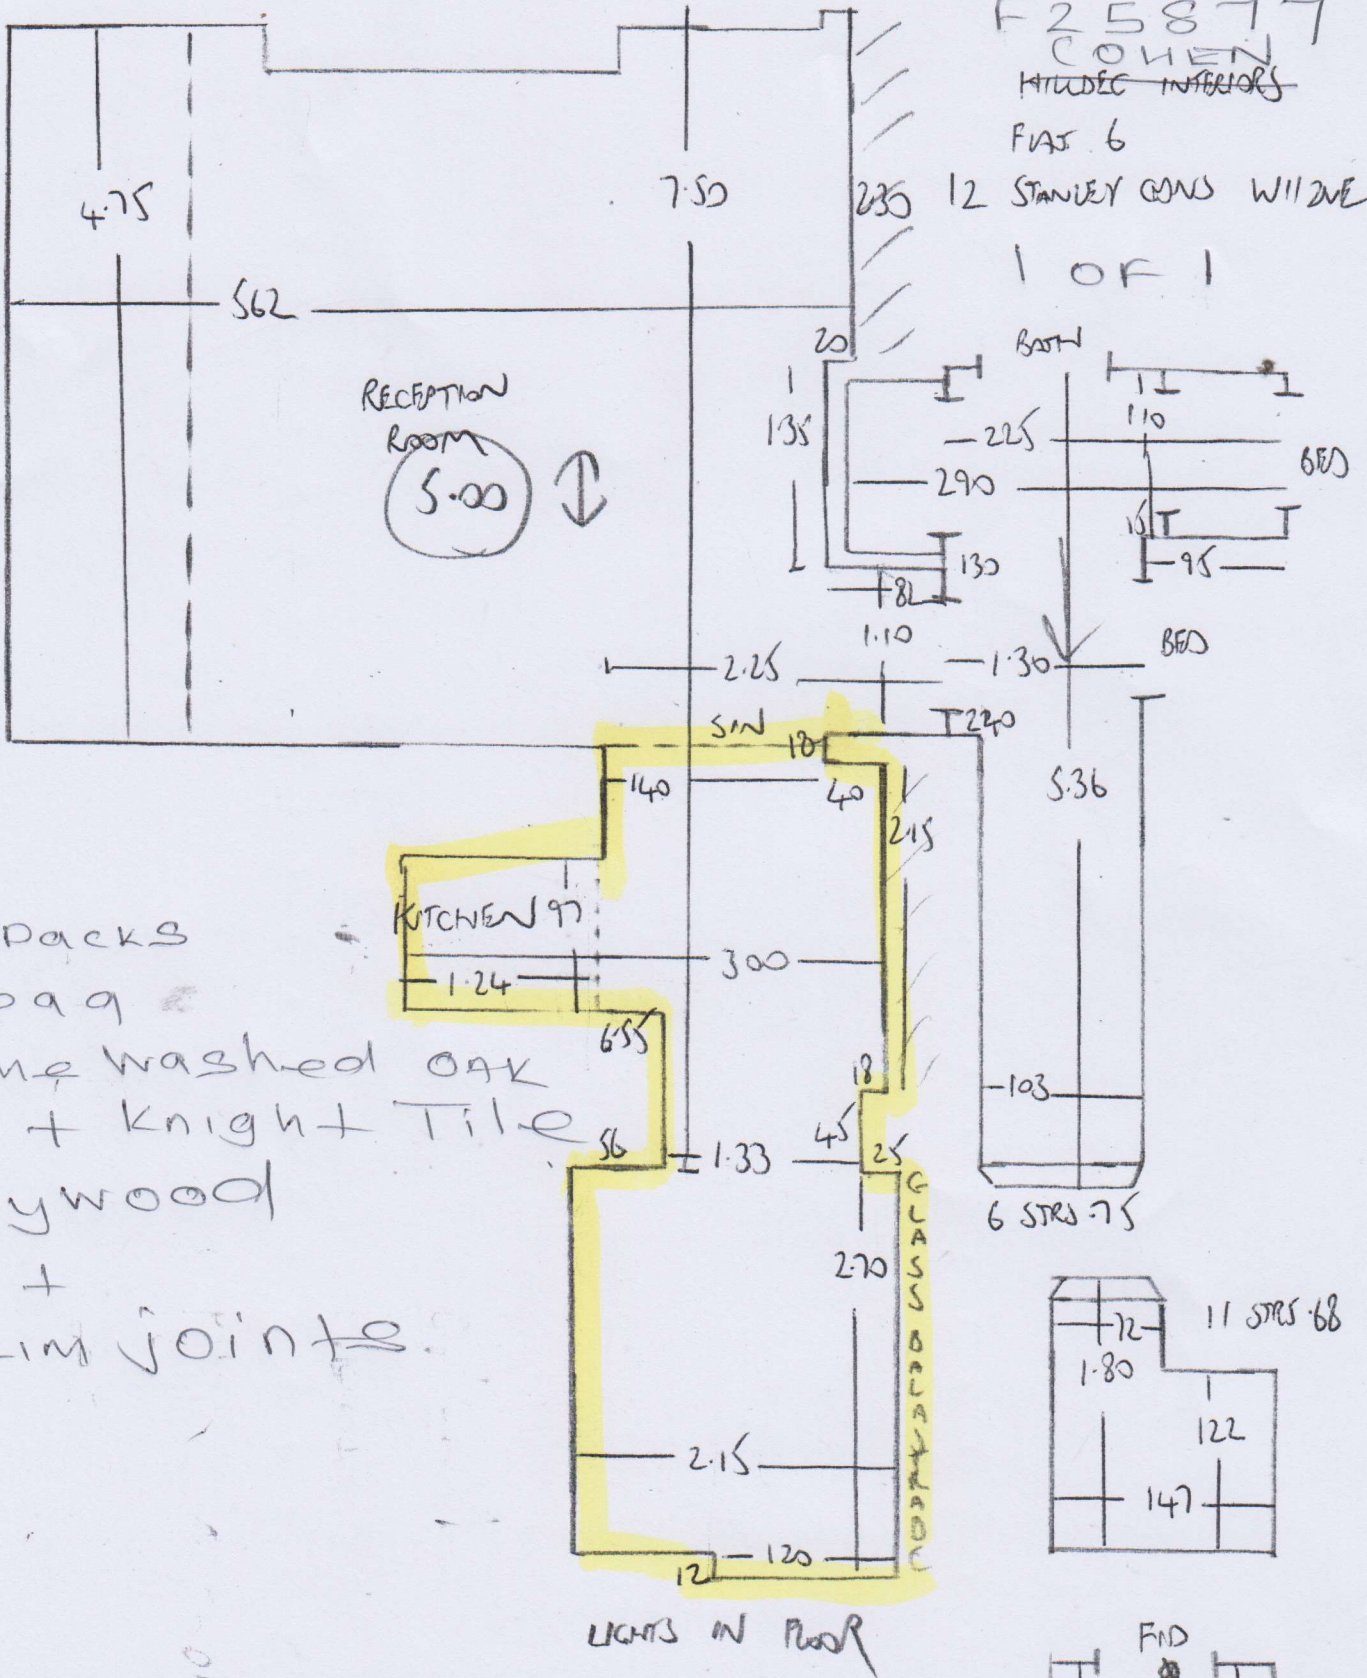

F25877
 COHEN
 INTERIORS

FAS. 6

12 STANLEY CONS WILLIVE

1 OF 1

4 Packs
 KPA9
 Lime washed OAK
 + Knight Tile
 Plywood
 + Skim joints

2