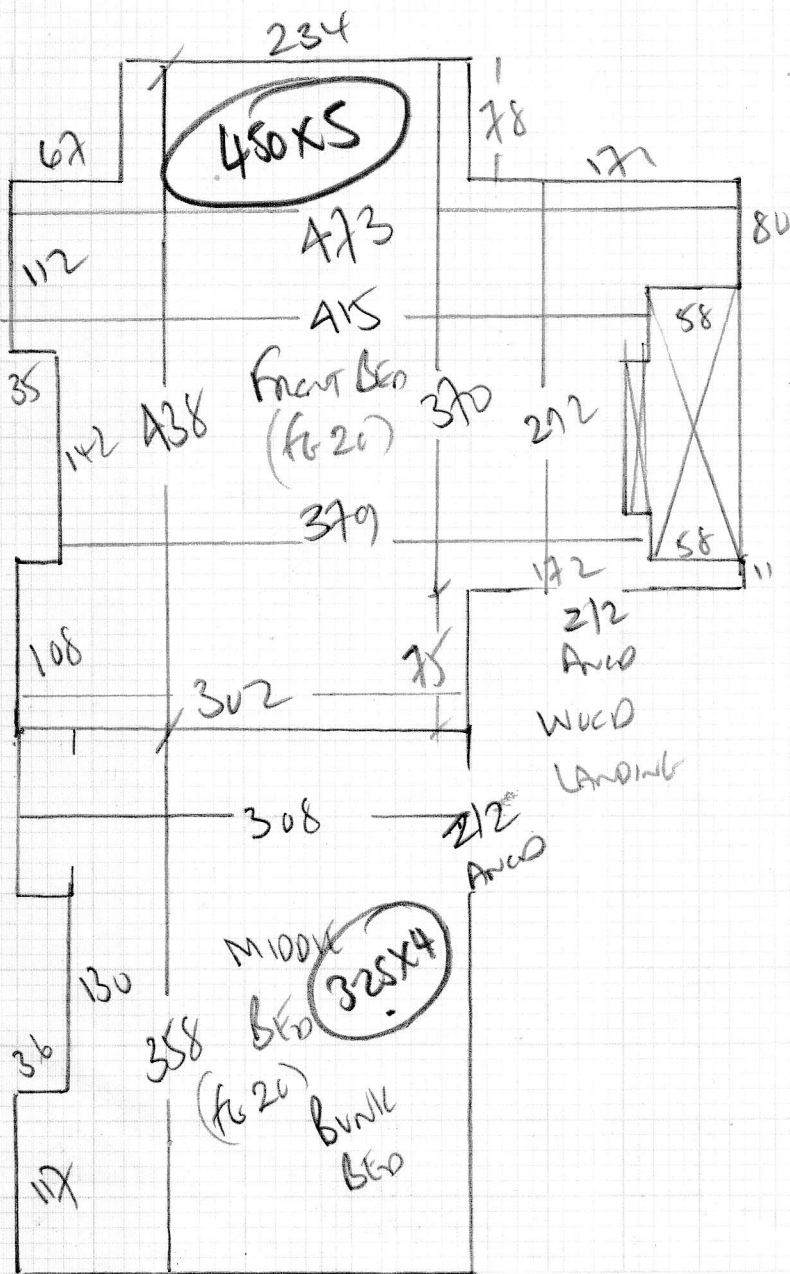

PLAN 2

(2)

225

F25879
PANTONE
ST WOODS LEAD
WS 15K

1 of 2

OR

HANOI 635/17

5M WIDTH IN MASTER BED

PLAN 1

PLAN 1 400 x 400

PLAN 2 225 x 400

MIDDLE BED 325 x 400

1950 x 400

38m²

MASTER BED 450 x 500

22.50m²

TOTAL 60.50m²

F25879
 PARRICCE
 57 Woodhoro Road
 WS 1SR
 2 2

- w1 65 x 86
- w2 70 x 106
- w3 73 x 74
- w4 60 x 75
- w5 66 x 110
- w6 80 x 105
- w7 56 x 78

- 21
- 45 x 78
- w8 60 x 78
- w9 60 x 105
- w10 80 x 105
- w11 58 x 78
- To RT from Landing
- WOOD