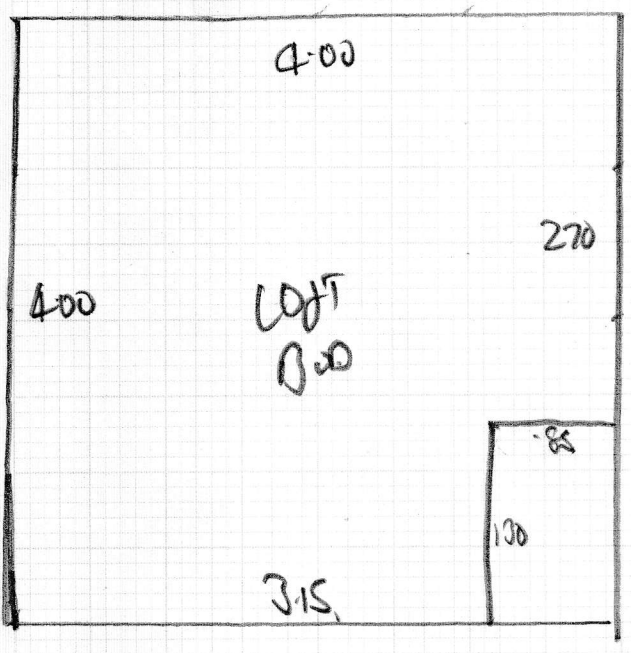

PLAN 2

(2)

225

F25879
PANTONE
ST WOODS LEAD
WS 15K

1 of 2

OR

HANOI 635/17

5M WIDTH IN MASTER BED

PLAN 1

PLAN 1 400 x 400

PLAN 2 225 x 400

MIDDLE BED 325 x 400

1950 x 400

38m²

MASTER BED 450 x 500

22.50m²

TOTAL 60.50m²

F25879
 PARRICCE
 57 Woodhoro Road
 WS 1SR
 2 2

- w1 65 x 86
- w2 70 x 106
- w3 73 x 74
- w4 60 x 75
- w5 66 x 110
- w6 80 x 105
- w7 56 x 78

- 21
- 45 x 78
- w8 60 x 78
- w9 60 x 105
- w10 80 x 105
- w11 58 x 78
- To RT from Landing
- WOOD