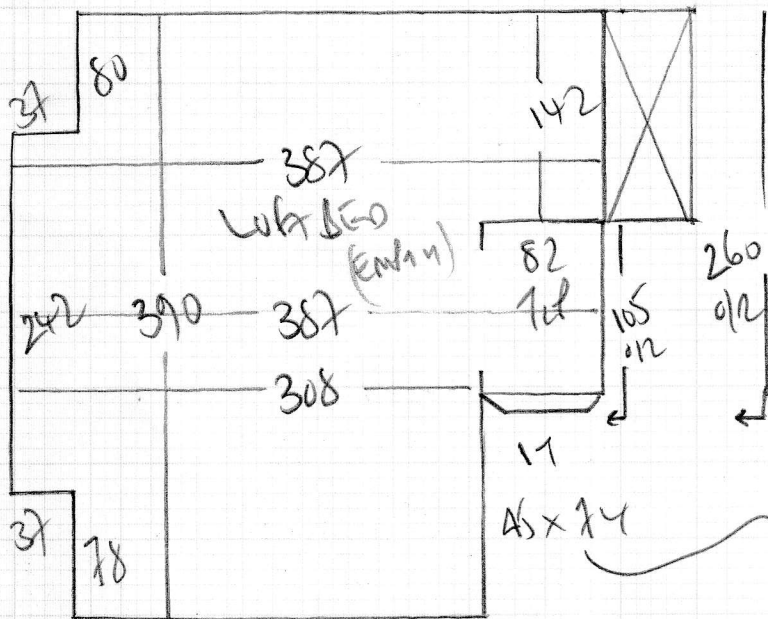

PLAN 2

(2)

225

F25879
PANTONE
ST WOODS LEAD
WS 15K

1 of 2

OR

HANOI 635/17

5M WIDTH IN MASTER BED

PLAN 1

PLAN 1 400 x 400

PLAN 2 225 x 400

MIDDLE BED 325 x 400

1950 x 400

38m²

MASTER BED 450 x 500

22.50m²

TOTAL 60.50m²

F25879
 PARRICCE
 57 Woodhoro Road
 WS 1SR
 2 2

- w1 65 x 86
- w2 70 x 106
- w3 73 x 74
- w4 60 x 75
- w5 66 x 110
- w6 80 x 105
- w7 56 x 78

- 21
- 45 x 78
- w8 60 x 78
- w9 60 x 105
- w10 80 x 105
- w11 58 x 78
- To RT from Landing
- WOOD