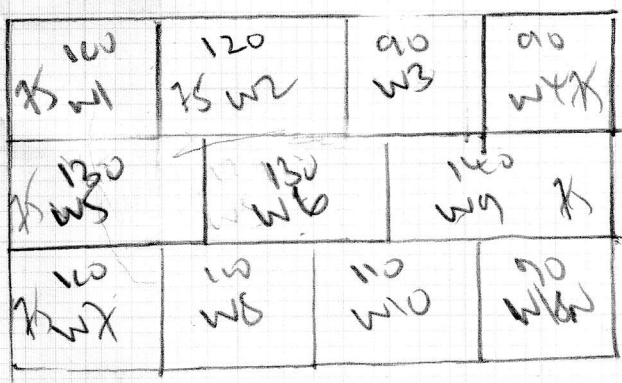

PLAN 2

(2)

225

F25879
PANTONE
ST WOODS LEAD
WS 15K

1 of 2

OR

HANOI 635/17

5M WIDTH IN MASTER BED

PLAN 1

PLAN 1 400 x 400

PLAN 2 225 x 400

MIDDLE BED 325 x 400

1950 x 400

38m²

MASTER BED 450 x 500

22.50m²

TOTAL 60.50m²

F25879
 PARRICCE
 57 Woodhoro Road
 WS 1SR
 2 2

- w1 65 x 86
- w2 70 x 106
- w3 73 x 74
- w4 60 x 75
- w5 66 x 110
- w6 80 x 105
- w7 56 x 78

- 21
- 45 x 78
- w8 60 x 78
- w9 60 x 105
- w10 80 x 105
- w11 58 x 78
- To RT from Landing
- WOOD