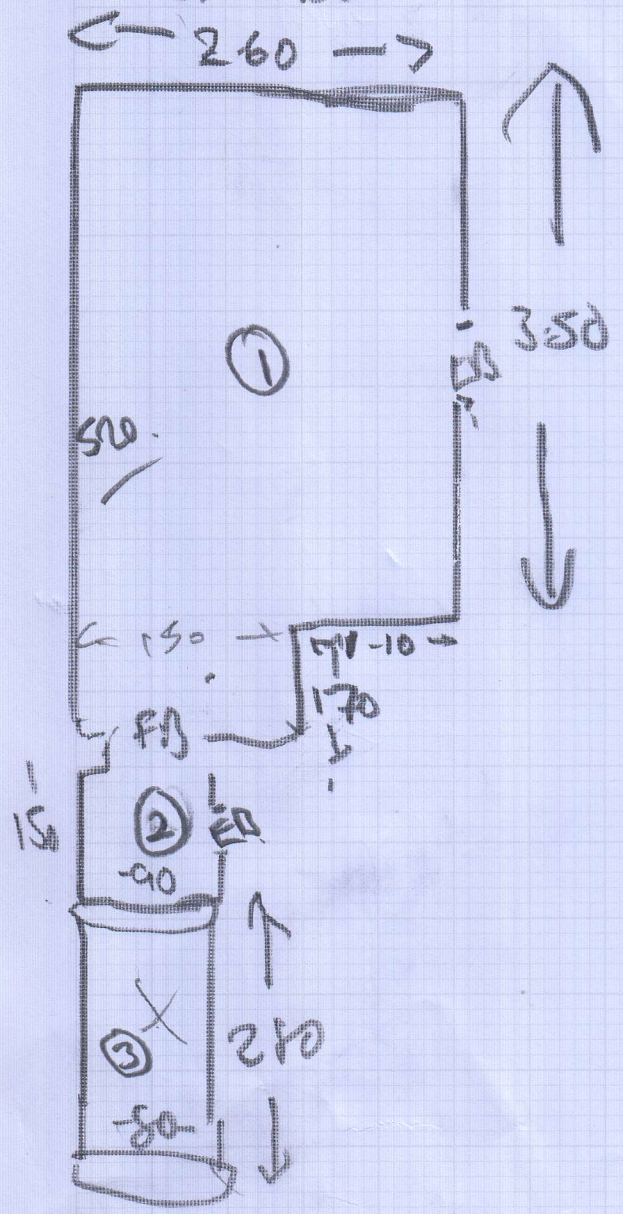

LOTS of FURNITURE

No: F25880
Name: Goodstone Property Co
Address: 62C Shorelands Rd
LONDON, SW 6. 7TP
Tel: 07557-504943
Sheet: 1 of 3

First Floor

51 (9) - 45 x 76 (11)