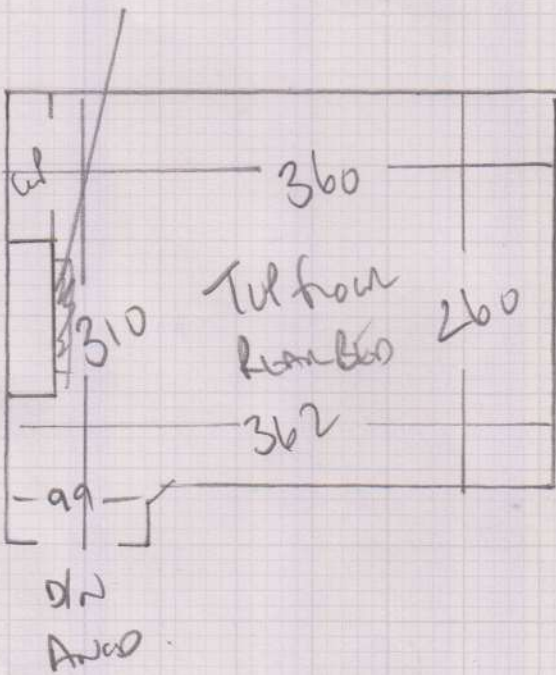

Job No: F25881

Name: Brown

Address: 27 GLENVIEW ROAD
SW6 2TB

Tel:
Sheet: 1 of 1

CURTAIN OVER THREE WINDOWS

Tramore Tones

II-611

325 x 400

13m²

WOOD FLOOR

NO UPSTAIR