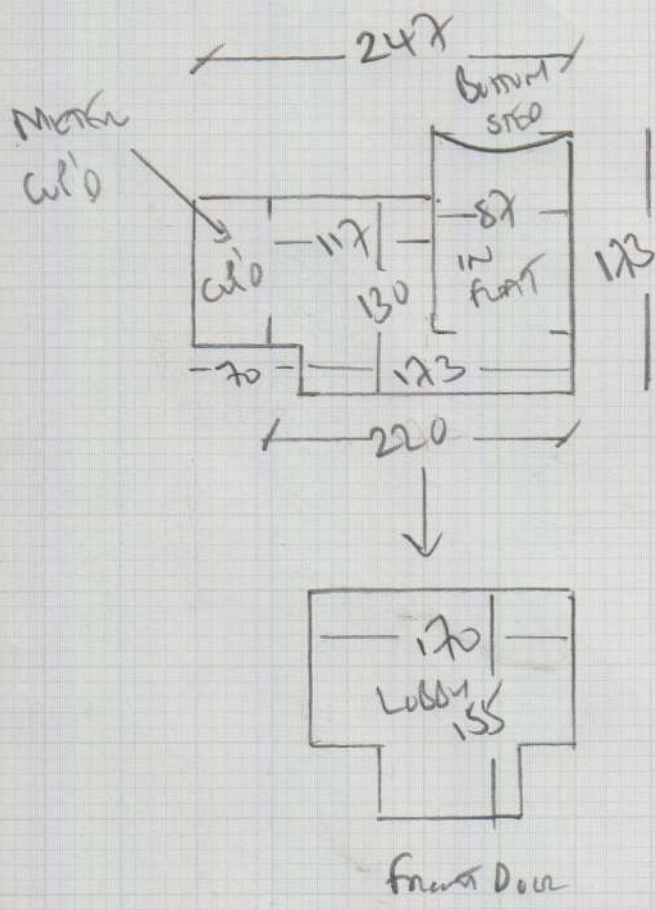

Job No: F25813
 Name: DE-PELÉ
 Address: 3A VICTORIA ROAD
 W8 5RG

Tel:
 Sheet: 1 of 1

COIN MAT
Natural
 260 x 200cm

COIN MAT
Natural
 165 x 200cm

UPHOLSTERY EXISTING COIN MATS (BLACK IN HALL, NATURAL IN HALLS)