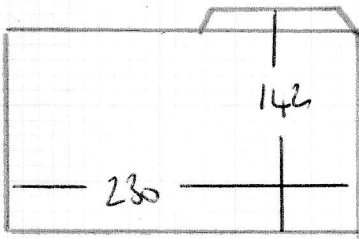

2 STPS 1.11

6 STPS 1.05
 BN 130 x 42
 BN 190 x 85
 G/F

LOWER FLOOR

6 STPS - 80

6 STPS - 80
 BREWERY

GF M23

L₁ W
 1.10 x 1.00
 1.30 x 60
 60 x 75 x 2

F25914
 SERGEANT
 1 THE GROVE
 NB 6JU

Job No: F25914 **Please quote on invoice**

Description of Carpet: Sisal Metallics

Carpet Finish: Top Taping all round

Number of Pieces: 4

Sizes to be cut to: (If applicable) 1.10m x 1.00m / 1.30m x 60cm & 2 @ 60cm x 75cm

Runner Lengths for Taping: Please check before sewing

Date for collection: 02 November 2017 **Required back by:** 07 November 2017

Collection From: Warehouse **Return To:** Warehouse

If Tape Selected	Supplied By	Kaisha	
Colour of tape: HB-8434 (C/T C33 Wheat)	Size of Tape:	120mm	Amount Visible on Top: 55mm
If Whipping:			
Colour of Whipping:			