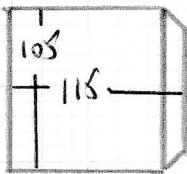

2 STPS 1.11

6 STPS 1.05
 BN 130 x 42
 BN 190 x 85
 G/F

LOWER FLOOR

6 STPS - 80

6 STPS - 80
 BREWERY

GF M23

L₁ W
 1.10 x 1.00
 1.30 x 60
 60 x 75 x 2

F25914
 SERGEANT
 1 THE GROVE
 NB 6JU

Job No: F25914 **Please quote on invoice**

Description of Carpet: Sisal Metallics

Carpet Finish: Top Taping all round

Number of Pieces: 4

Sizes to be cut to: (If applicable) 1.10m x 1.00m / 1.30m x 60cm & 2 @ 60cm x 75cm

Runner Lengths for Taping: Please check before sewing

Date for collection: 02 November 2017 **Required back by:** 07 November 2017

Collection From: Warehouse **Return To:** Warehouse

If Tape Selected	Supplied By	Kaisha	
Colour of tape: HB-8434 (C/T C33 Wheat)	Size of Tape:	120mm	Amount Visible on Top: 55mm
If Whipping:			
Colour of Whipping:			