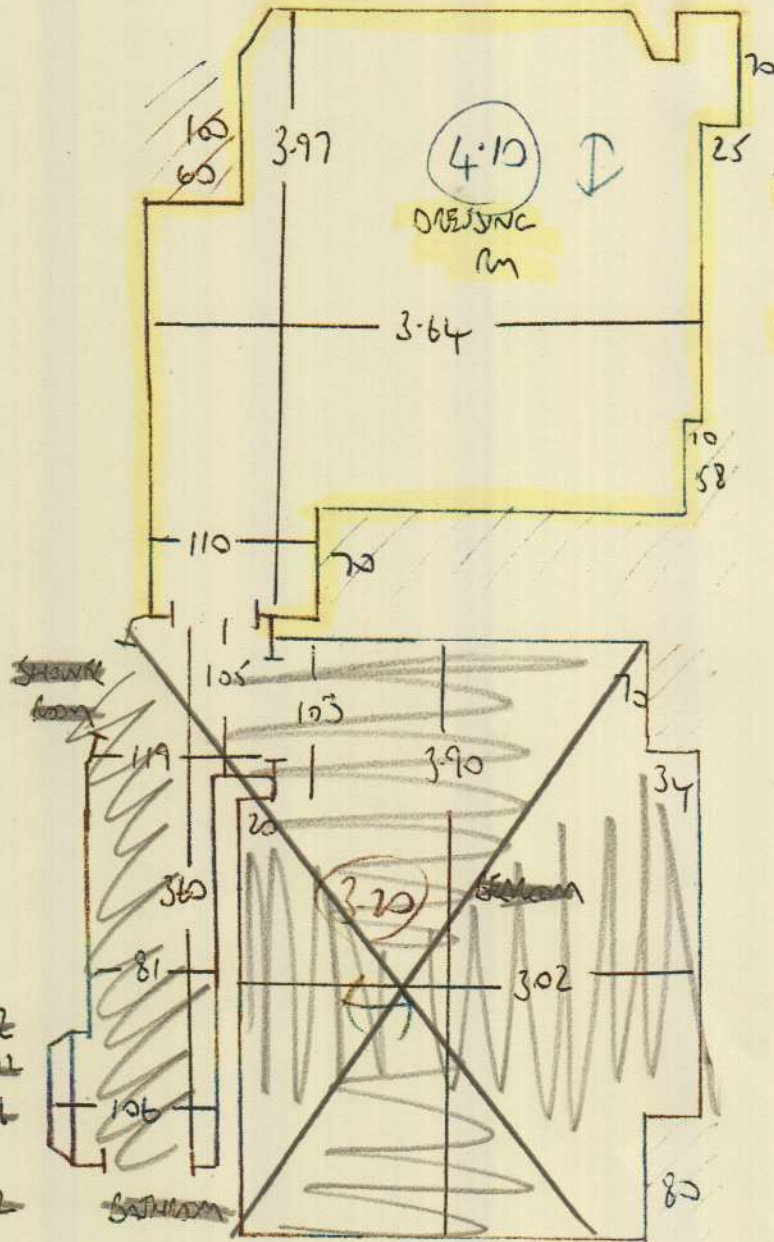

F25918

~~F22108~~

BOVER

342A WESTBOVWE PM  
RD WILIER

1 OF 1

Prestige

WEST END VELVET  
WISTERIA

4.10M x 4MTR

~~faxed 25/01~~

~~11 33 PM~~

~~W 85 x 72~~  
~~W 105 x 72~~  
~~W 69 x 44~~

~~45 PM 72~~

To  
tenth  
Floor