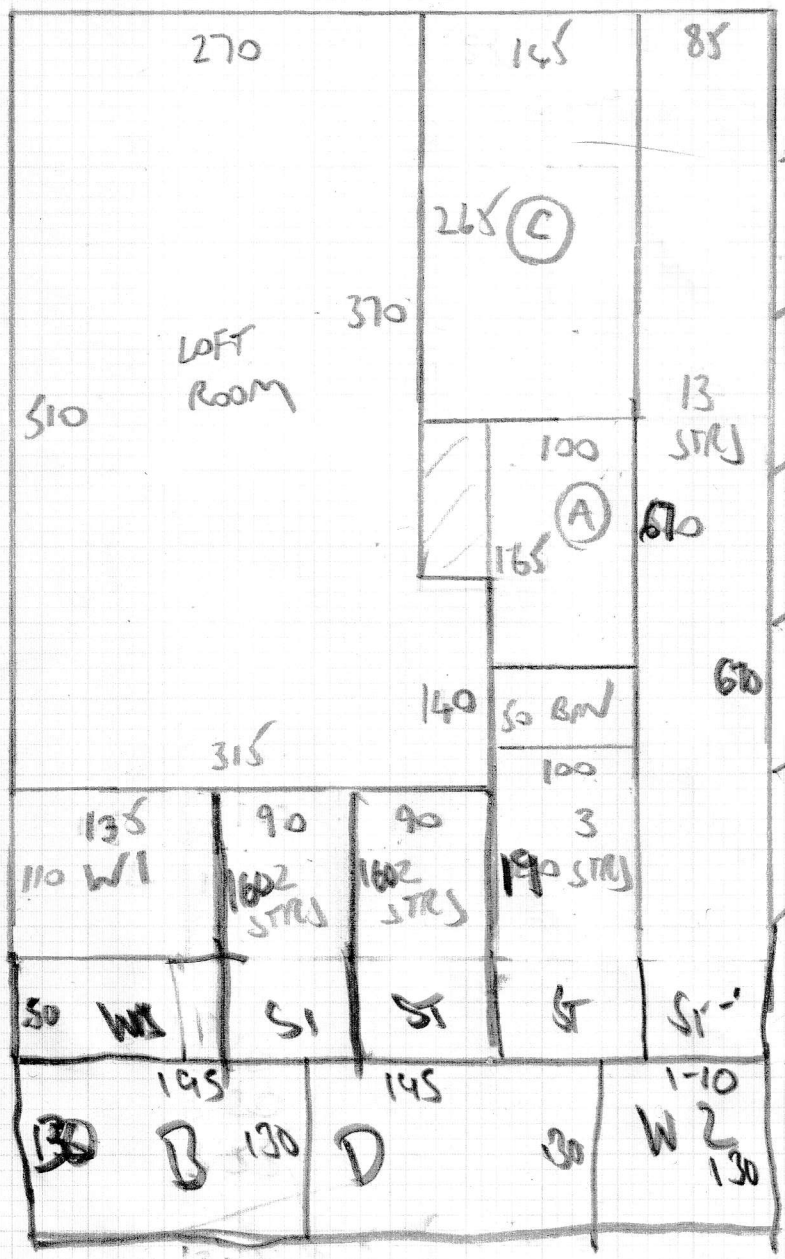

★ FIRST FLOOR  
 305 X 4  
 ALBANY, OBI.

F25925  
 JOHNSON  
 43 LOONALUNE ST.  
 W6 RT  
 1 3

RANOCHE 459  
 DICK 800 X 5  
 LIVING ROOM 355 X 5

800 X 5

TOP FLOOR

F25925

JONNSON

43 LOCUMINE ST

FIF/FIF W6 9ST

23

FIF  
 1 W 107x76  
 2 W 85x66  
 8 SPTS .74

2 SPTS  
 .71

ROOF TRUSSE

F2S92S

JOHNSON

43 WONAUNEE ST

FIRIE WB 9ST

33

FIRST FLOOR