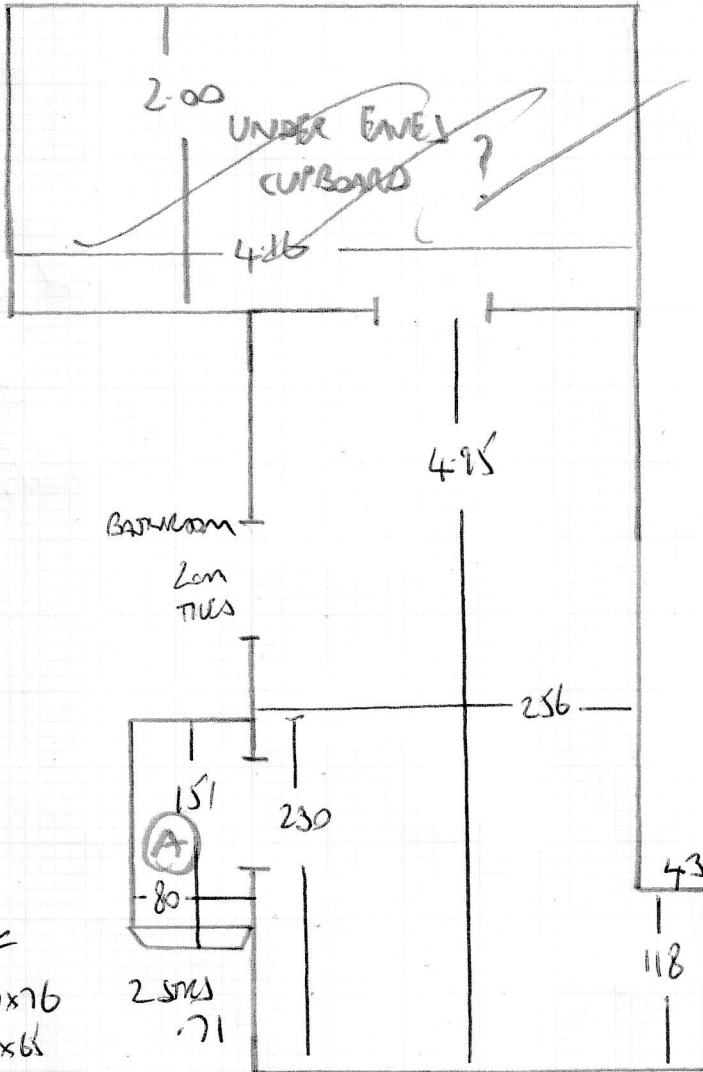

★ FIRST FLOOR  
 305 X 4  
 ALBANY, OBI.

F25925  
 JOHNSON  
 43 LOONALUNE ST.  
 W6 RT  
 1 3

RANOCHE 459  
 DICK 800 X 5  
 LIVING ROOM 355 X 5

800 X 5

TOP FLOOR

F25925

JONNSON

43 LOCUMINE ST

FIF/FIF W6 9ST

23

FIF  
 1 W 107x76  
 2 W 85x66  
 8 SPTS .74

2 SPTS  
 .71

ROOF TRUSSE

F2S92S

JOHNSON

43 WONAUNEE ST

FIRIE WB 9ST

33

FIRST FLOOR