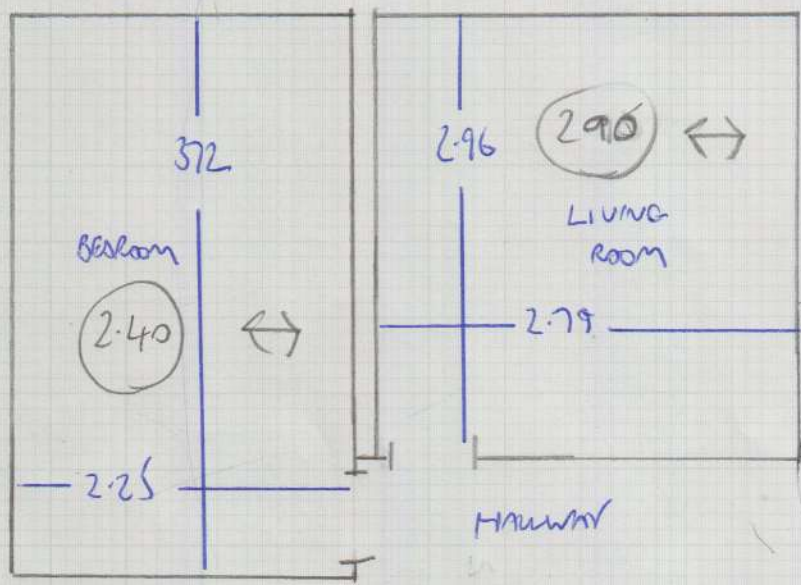

Job No: F25937  
Name: JAY  
Address: FLAT 7 CRABTREE HILL  
RAINVILLE ROAD W6 9HB  
Tel:  
Sheet: 1 of 1

LAMINATE DOWN T/O  
T BOLS DOWN IN DOORWAYS  
SCOTIA TO COME UP  
POSSIBLY LIFT LAMINATE - WENT TO SEE  
IF FLOORS BENEATH OK.

Ullswater

Ulls-32

2.40 x 4.00m

→ Bedroom

Primo Ultra

Argent

2.90 x 5.00m

→ Living Room

\* Cut down to 2.90 x 3.50m \*