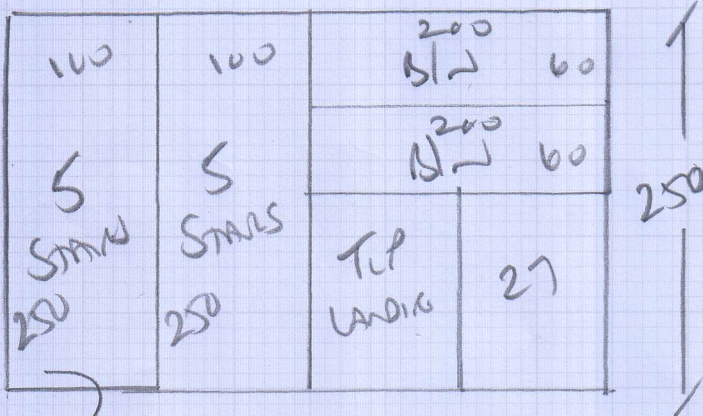

NOTE Room MET 399

mrcarpet

Job No: F25945
 Name: Woking
 Address: 93 Nunston Road
 SW6 5RG
 Tel:
 Sheet: 1-3

Tiverton 904

LANI 600 x 400

LANI 365 x 400

935 x 400

200 Bed Tiverton 904

909 RAINSTONE

3.15 x 3.50

330 x 4

6.00x4
TIVERTON 904
(DAKOTA CRAIN)

45x65
To BRINROOM

330x4
TIVERTON 909

(RHINESTONE)

mrcarpet
Job No: F25945
Name: Working
Address: 93 MUNDREN ROAD
SW65RG
Tel:
Sheet: 2-3

Rooms to be empty as
Tenants moving out!!

Common
Pans

101

45 x 80

17

45 x 90

sl ~ 45 x 100

sl ~ 60 x 110

Cair MAT NATURAL
175 x 200

Common Stairs

mrcarpet
 Job No: F25945
 Name: WOLING
 Address: 93 MUNDRA ROAD
 SW6 5LR
 Tel:
 Sheet: 3 of 3

CONTINUE Stairs
 Colour WSM
 Benches / etc
250 x 400

Line up STAIRS / PATTERNS REPEAT
 10CM REPEAT.