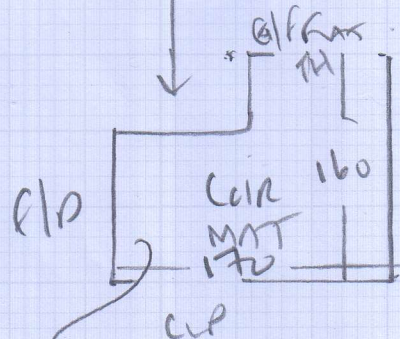

909 RAINSTONE

3.15 x 3.50

330 x 4

6.00x4
TIVERTON 904
(DAKOTA CRAIN)

45x65
To BRINROOM

330x4
TIVERTON 909

(RHINESTONE)

mrcarpet
Job No: F25945
Name: Working
Address: 93 MUNDREN ROAD
SW65RG
Tel:
Sheet: 2-3

Cair MAT NATURAL
175 x 200

Common Stairs

mrcarpet
 Job No: F25945
 Name: WOLING
 Address: 93 MUNDRA ROAD
 SW6 5LR
 Tel:
 Sheet: 3 of 3

CONTINUE Stairs
 Colour WSM
 Benches / etc
250 x 400

Line up STAIRS / PATTERNS REPEAT
 10CM REPEAT.