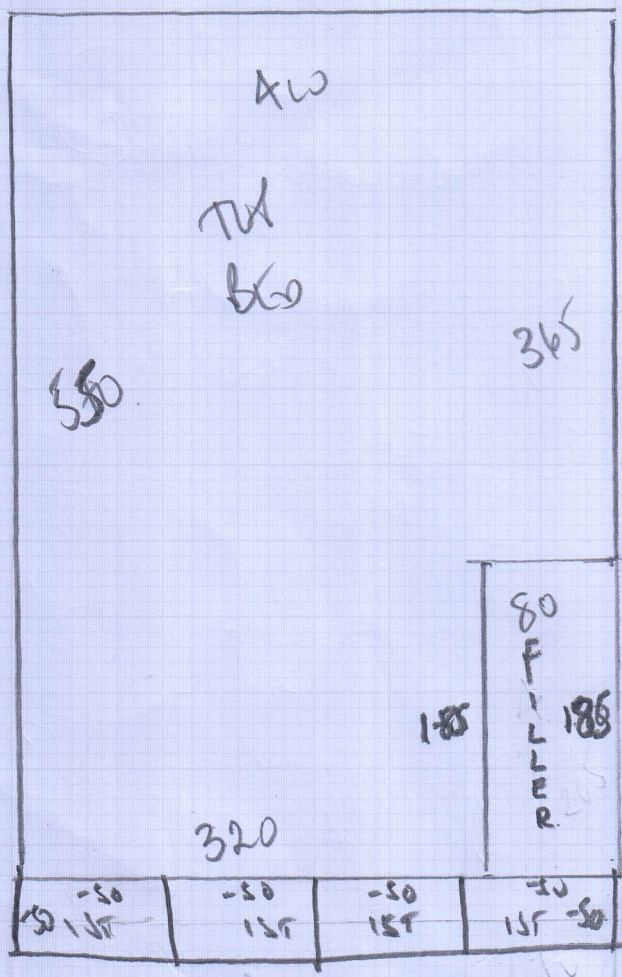

NOTE Room MET 399

mrcarpet

Job No: F25945
 Name: Woking
 Address: 93 Nunston Road
 SW6 5RG
 Tel:
 Sheet: 1-3

Tiverton 904

LANI 600 x 400

LANI 365 x 400

935 x 400

200 Bed Tiverton 904

909 RAINSTONE

3.15 x 3.50

330 x 4

6.00x4
TIVERTON 904
(DAKOTA CRAIN)

45x65
To BRINROOM

330x4
TIVERTON 909

(RHINESTONE)

mrcarpet
Job No: F25945
Name: Working
Address: 93 MUNDREN ROAD
SW65RG
Tel:
Sheet: 2-3

Cair MAT NATURAL
175 x 200

Common Stairs

mrcarpet
 Job No: F25945
 Name: WOLING
 Address: 93 MUNDRA ROAD
 SW6 5LR
 Tel:
 Sheet: 3 of 3

CONTINUE Stairs
 Colour WSM
 Benches / etc
250 x 400

Line up STAIRS / PATTERNS REPEAT
 10CM REPEAT.

+
 COIR
 1.75 x 2