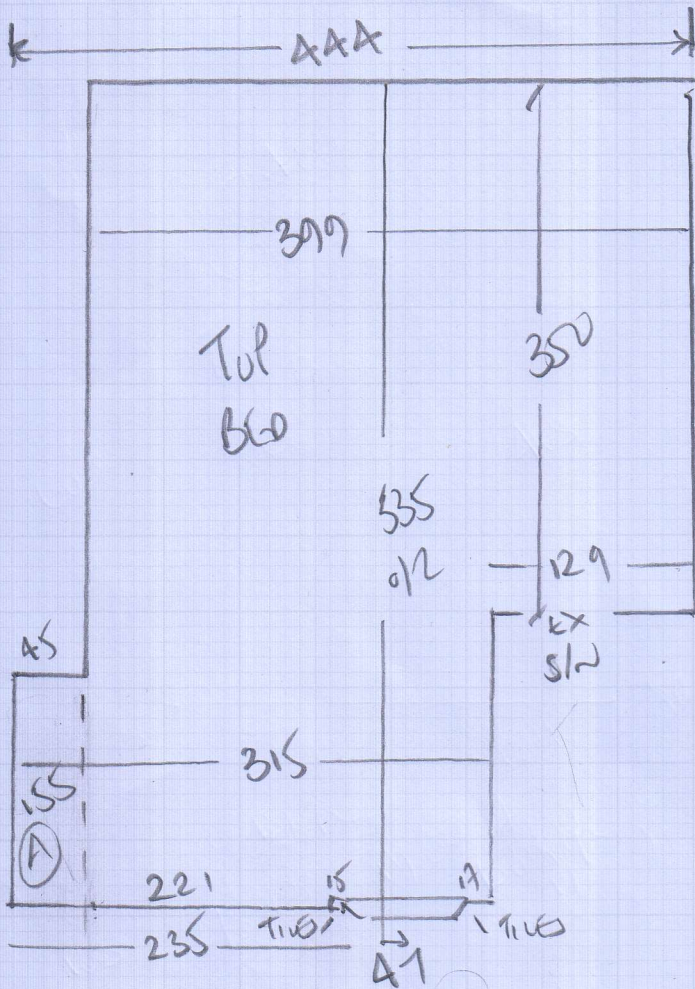

NOTE Room MET 399

mrcarpet

Job No: F25945
 Name: Woking
 Address: 93 Nunston Road
 SW6 5RG
 Tel:
 Sheet: 1-3

Tiverton 904

LANI 600 x 400

LANI 365 x 400

935 x 400

200 Bed Tiverton 904

909 RAINSTONE

3.15 x 3.50

330 x 4

6.00x4
TIVERTON 904
(DAKOTA CRAIN)

45x65
To BRINROOM

330x4
TIVERTON 909

(RHINESTONE)

mrcarpet
Job No: F25945
Name: Working
Address: 93 MUNDREN ROAD
SW65RG
Tel:
Sheet: 2-3

Cair MAT NATURAL
175 x 200

Common Stairs

mrcarpet
 Job No: F25945
 Name: WOLING
 Address: 93 MUNDRA ROAD
 SW6 5LR
 Tel:
 Sheet: 3 of 3

CONTINUE Stairs
 Colour WSM
 Benches / etc
250 x 400

Line up STAIRS / PATTERNS REPEAT
 10CM REPEAT.

+
 COIR
 1.75 x 2