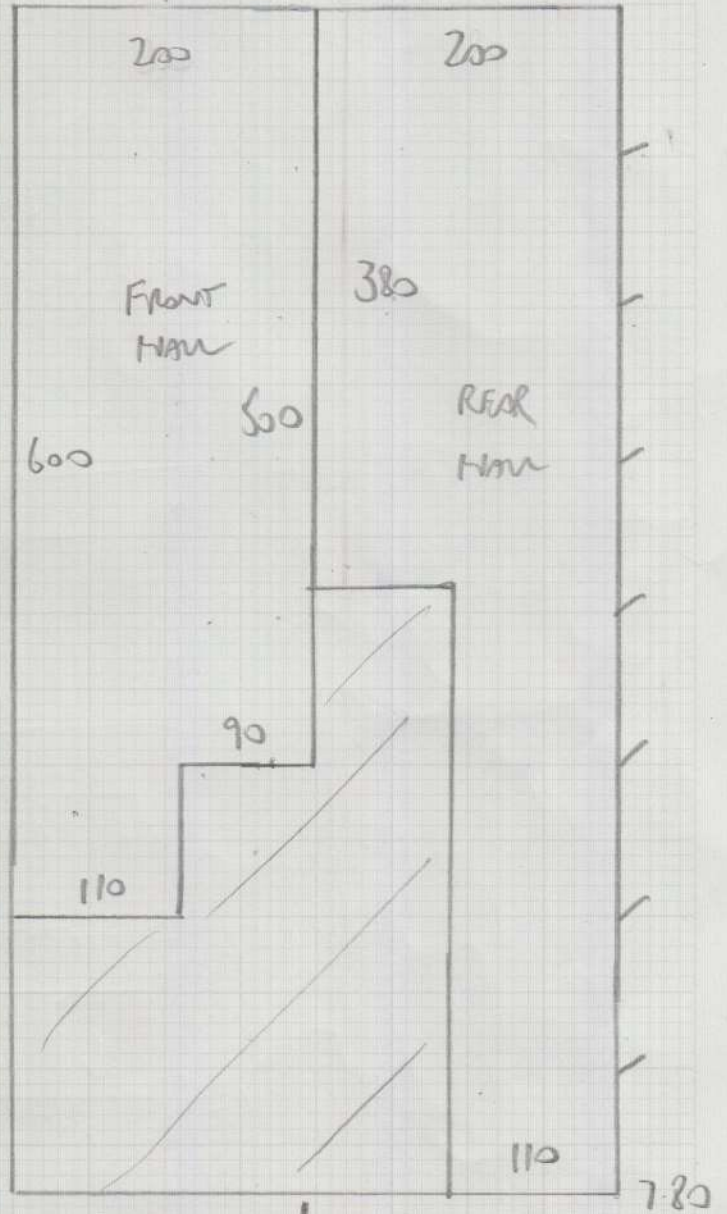

Job No: F25946
 Name: SPAGNOLI
 Address: 124 FARM LANE
 SW6 1QA

Tel:
 Sheet: 1 of 1

Ruffand 4000
40006

7.80 x 4.00m

= 31.20m²