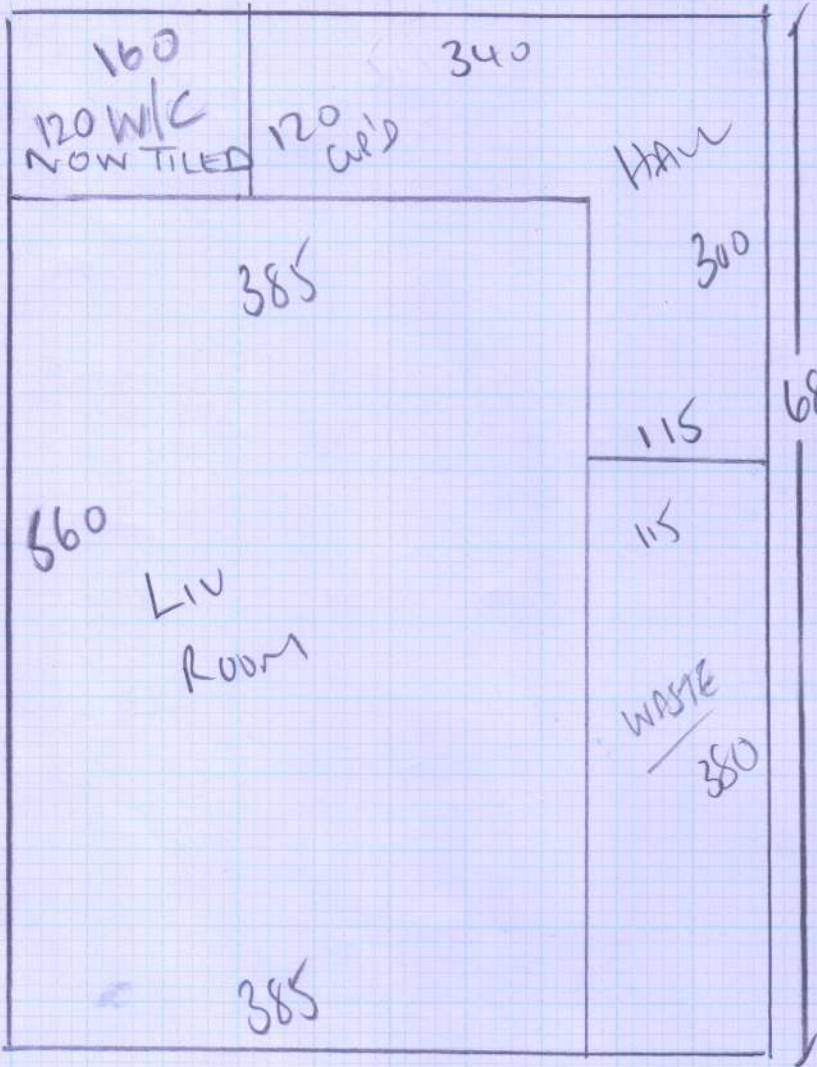

Job No: F25954
 Name: O'Keefe, Lillian
 Address: FASE
 39 Emeline Court
 Tel: SW7 4HJ
 Sheet: L of 2

Pimlico
Orchid

680 x 500
 390 x 80