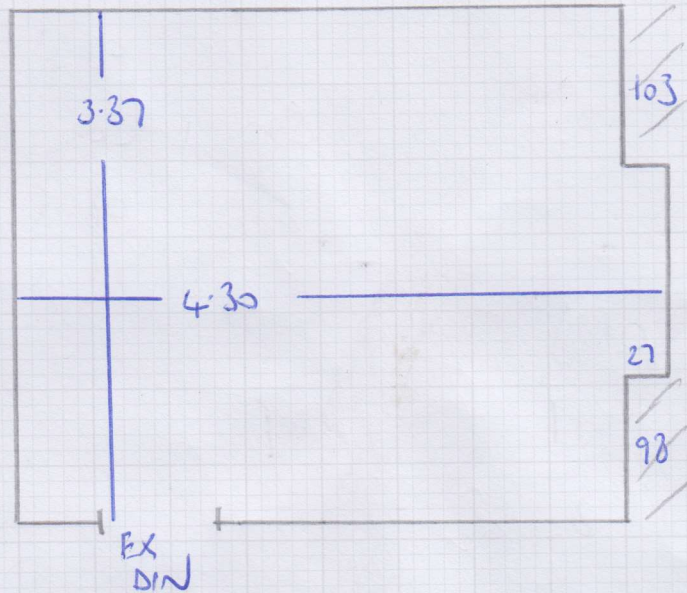

Job No: F25958
Name: RUTTER
Address: 26 CLAXTON GROVE
WB 8HF
Tel:
Sheet: 1 of 1

TIVERTON TIV-904
3-50 x SMTR