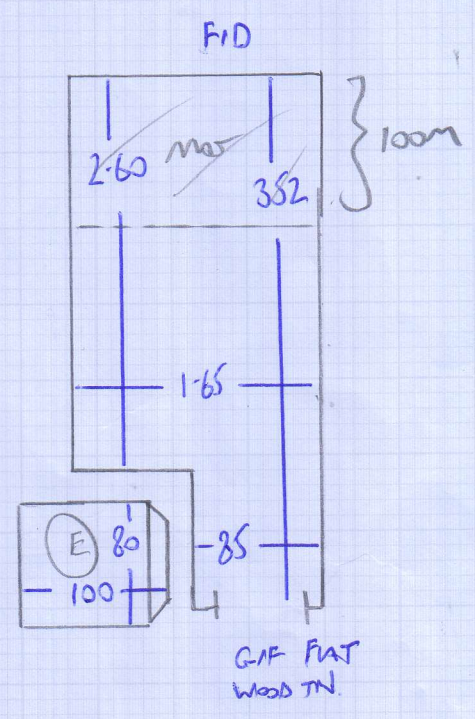

WITHOUT HALL

680

Job No: F25966  
 Name: DESIGN PERFECT  
 Address: 17 RADPOLE ROAD  
 SW6 SON

Tel: \_\_\_\_\_  
 Sheet: 1 OF 2

WITH HALL

~~810~~

mrcarpet

Job No: F25966  
 Name: DESIGN PERFECT  
 Address: 17 RADPOLE ROAD  
 SW6 50N  
 Tel:  
 Sheet: 2 OF 2