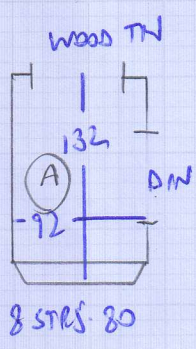

WITHOUT HALL

680

Job No: F25966  
 Name: DESIGN PERFECT  
 Address: 17 RADPOLE ROAD  
 SW6 SON

Tel: \_\_\_\_\_  
 Sheet: 1 OF 2

WITH HALL

~~810~~

mrcarpet

Job No: F25966  
 Name: DESIGN PERFECT  
 Address: 17 RADPOLE ROAD  
 SW6 50N  
 Tel:  
 Sheet: 2 OF 2