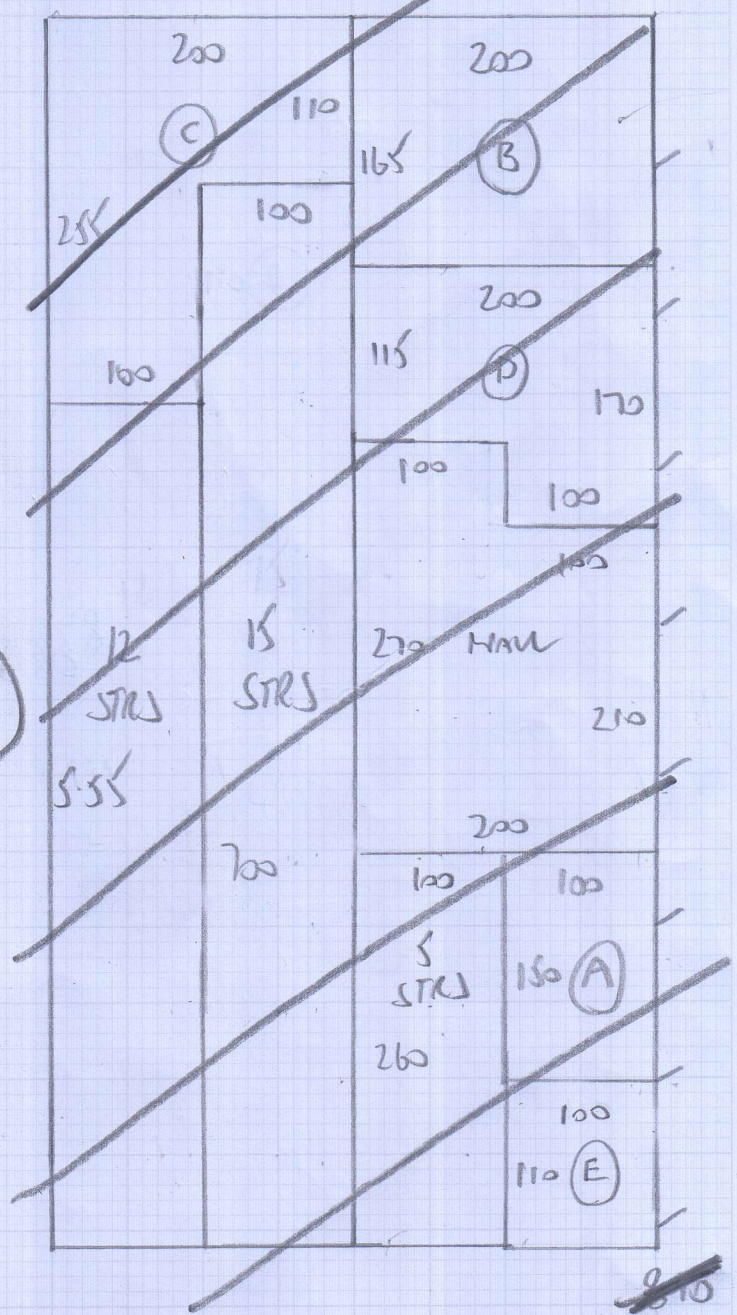

WITHOUT HALL

680

Job No: F25966  
 Name: DESIGN PERFECT  
 Address: 17 RADPOLE ROAD  
 SW6 SON

Tel: \_\_\_\_\_  
 Sheet: 1 OF 2

WITH HALL

~~810~~

mrcarpet

Job No: F25966  
 Name: DESIGN PERFECT  
 Address: 17 RADPOLE ROAD  
 SW6 50N  
 Tel:  
 Sheet: 2 OF 2

NOT HALLWAY