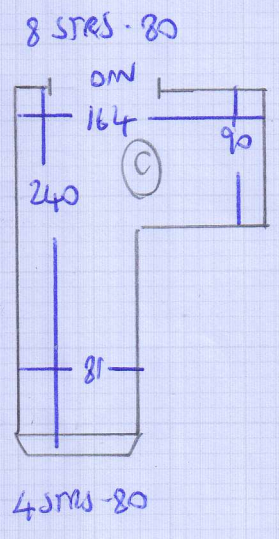

WITHOUT HALL

680

Job No: F25966  
 Name: DESIGN PERFECT  
 Address: 17 RADPOLE ROAD  
 SW6 SON

Tel: \_\_\_\_\_  
 Sheet: 1 OF 2

WITH HALL

~~810~~

mrcarpet

Job No: F25966  
 Name: DESIGN PERFECT  
 Address: 17 RADPOLE ROAD  
 SW6 50N  
 Tel:  
 Sheet: 2 OF 2