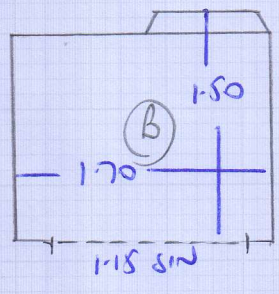

WITHOUT HALL

680

Job No: F25966  
 Name: DESIGN PERFECT  
 Address: 17 RADPOLE ROAD  
 SW6 SON

Tel: \_\_\_\_\_  
 Sheet: 1 OF 2

WITH HALL

~~810~~

mrcarpet

Job No: F25966  
 Name: DESIGN PERFECT  
 Address: 17 RADPOLE ROAD  
 SW6 50N  
 Tel:  
 Sheet: 2 OF 2