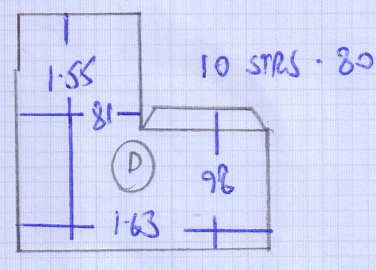

WITHOUT HALL

680

Job No: F25966  
 Name: DESIGN PERFECT  
 Address: 17 RADPOLE ROAD  
 SW6 SON

Tel: \_\_\_\_\_  
 Sheet: 1 OF 2

WITH HALL

~~810~~

mrcarpet

Job No: F25966  
 Name: DESIGN PERFECT  
 Address: 17 RADPOLE ROAD  
 SW6 50N  
 Tel:  
 Sheet: 2 OF 2