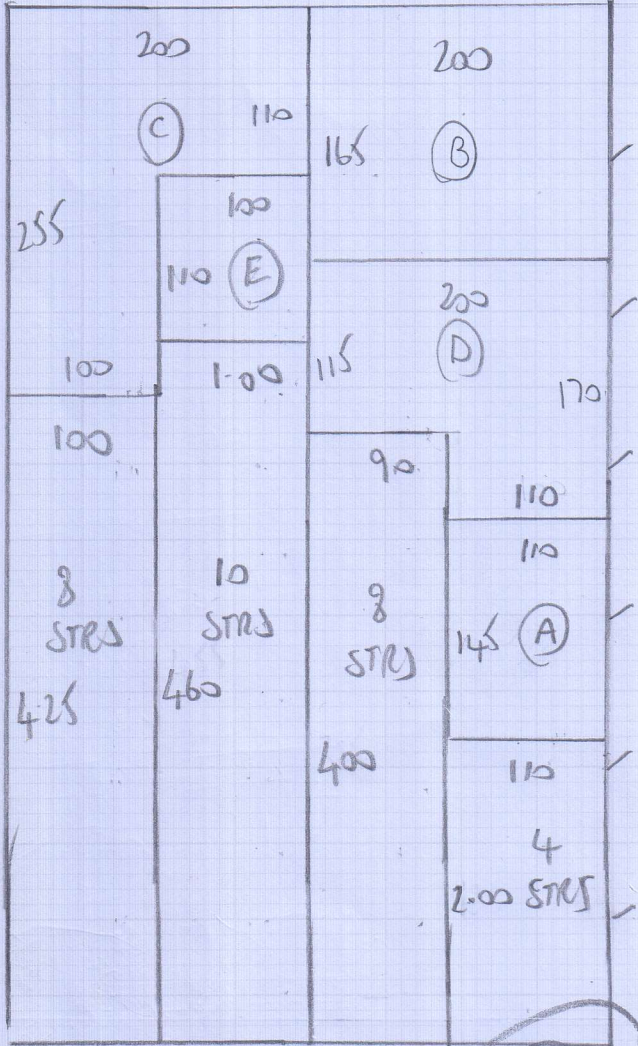

WITHOUT HALL

680

Job No: F25966  
 Name: DESIGN PERFECT  
 Address: 17 RADPOLE ROAD  
 SW6 SON

Tel: \_\_\_\_\_  
 Sheet: 1 OF 2

WITH HALL

~~810~~

mrcarpet

Job No: F25966  
 Name: DESIGN PERFECT  
 Address: 17 RADPOLE ROAD  
 SW6 50N  
 Tel:  
 Sheet: 2 OF 2

NOT HALLWAY