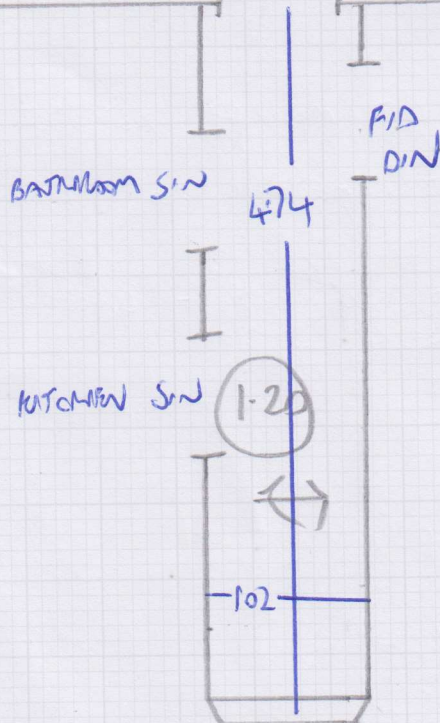

Job No: F25968
Name: PEACHT PROPERTY LTD
Address: Flat 2
67 CHARLWOOD ST SWINLEY
Tel:
Sheet: 1 OF 1

SUDBURY TWIST
SUPREME 635/47
(WHITE PEPPER)

5.40 LIVING
1.20 HALL
3.05 BEDROOM

$$9.65 \times 5.00 = 48.25m^2$$

40m² UPL