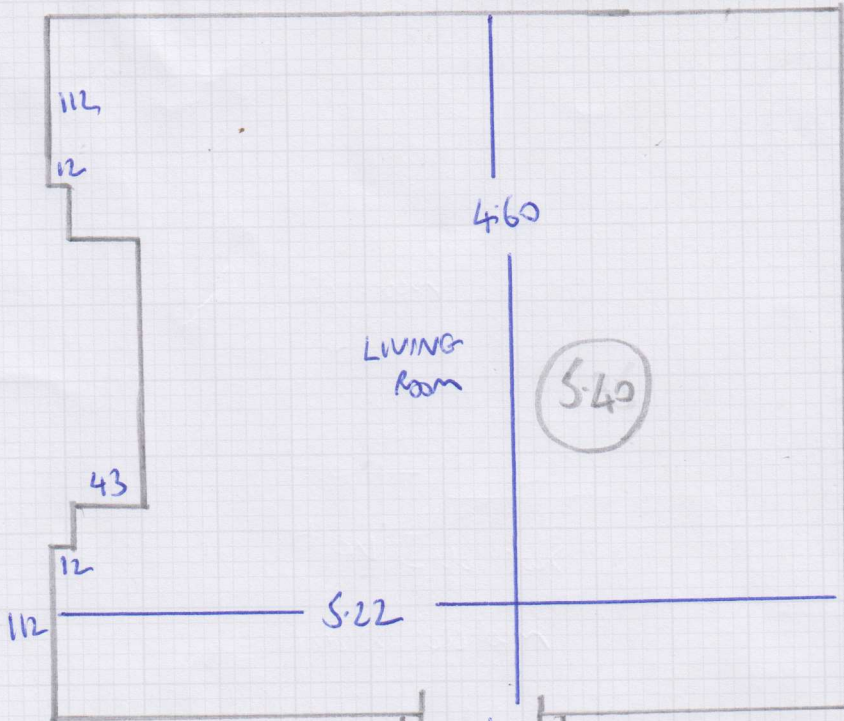

Job No: F25968
Name: PEACHT PROPERTY LTD
Address: Flat 2
67 CHARLWOOD ST SWINLEY
Tel:
Sheet: 1 OF 1

SUDBURY TWIST
SUPREME 635/47
(WHITE PEPPER)

5.40 LIVING
1.20 HALL
3.05 BEDROOM

$$9.65 \times 5.00 = 48.25m^2$$

40m² UPL