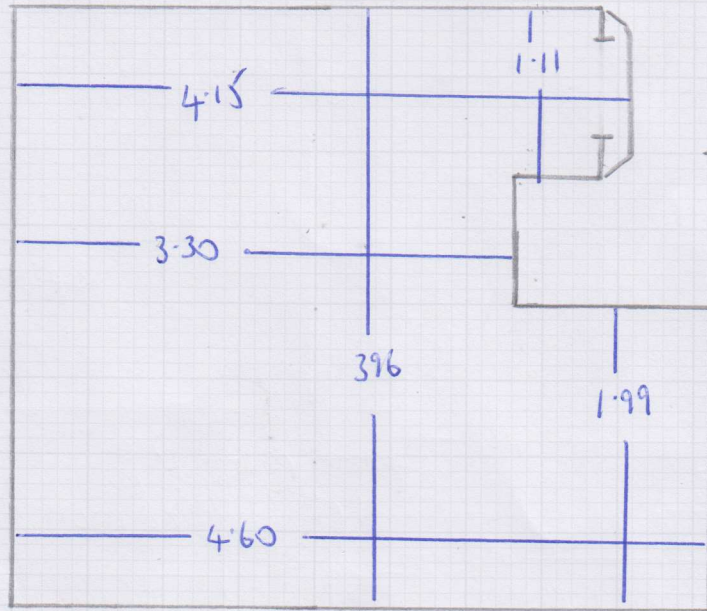

Job No: F25990  
 Name: SOLJANI  
 Address: 62 Gordon Road  
 N3 IEP  
 Tel:  
 Sheet: 1 of 3

- 9.25m - CIP
- 3.50m - FIF Floor Room
- 3.50m - FIF Max Room

(Kaiticon)  
 52063949

$16.25m \times 5.00m = 81.25m^2$

DAKAR 338  
 (Seduction 90) SISAL  
 1ST FLIGHT STAIR RUNNER  
 (TBC)

Job No: F25990  
 Name: SOLJANI  
 Address: 62 GORDON ROAD  
 N3 1EP  
 Tel:  
 Sheet: 3 of 3

- 1 W 76x57
- 2 W 92x66
- 3 W 63x60
- 2 STPS - 63
- 4 W 73x55
- 5 W 90x63
- 6 W 64x59
- 4 STPS - 63
- FIRST POOL