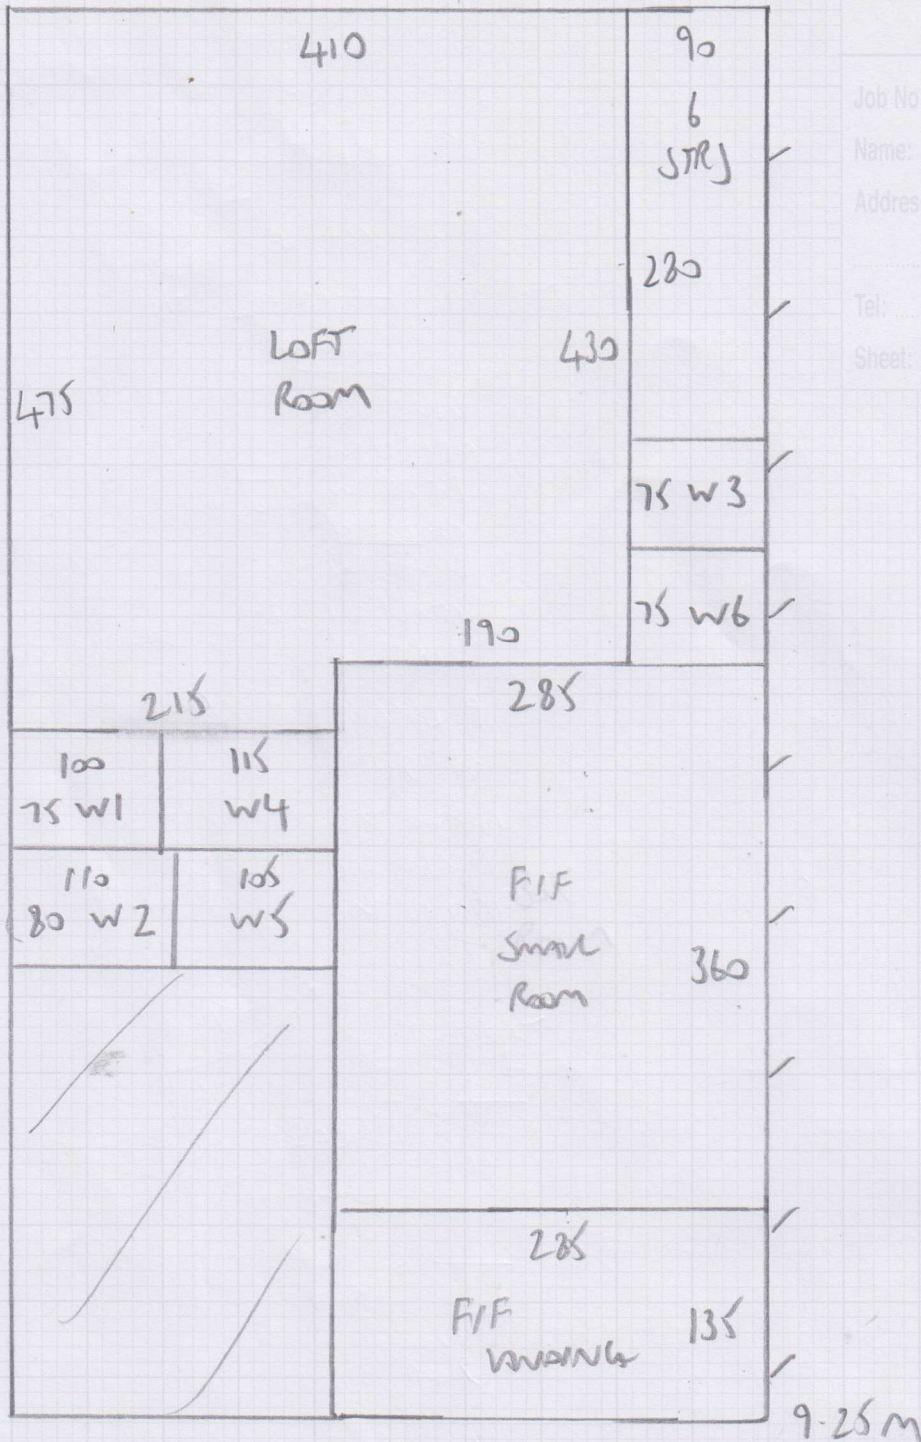

Job No: F25990  
 Name: SOLJANI  
 Address: 62 Gordon Road  
 N3 IEP  
 Tel:  
 Sheet: 1 of 3

- 9.25m - CIP
- 3.50m - FIF Floor Room
- 3.50m - FIF Max Room

(Kaiticon)  
 52063949

$16.25m \times 5.00m = 81.25m^2$

DAKAR 338  
 (Seduction 90) SISAL  
 1ST FLIGHT STAIR RUNNER  
 (TBC)

Job No: F25990  
 Name: SOLJANI  
 Address: 62 GORDON ROAD  
 N3 1EP  
 Tel:  
 Sheet: 3 of 3

- 1 W 76x57
- 2 W 92x66
- 3 W 63x60
- 2 STPS - 63
- 4 W 73x55
- 5 W 90x63
- 6 W 64x59
- 4 STPS - 63
- FIRST POOL