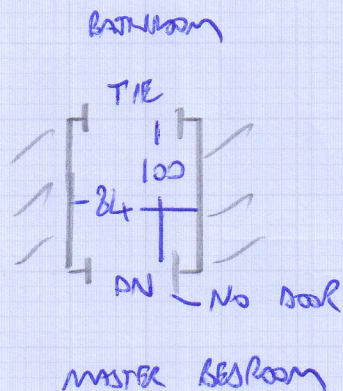

Job No: ~~F26001~~ F26002

Name: DEVEREUX

Address: 41 NOVELLO STREET
SW6 4JB

Tel:

Sheet: 1 of 1

TOP Floor BATHROOM - TILE EDGE NEEDS EXTRA PIN ONE END.

FIRST Floor BATHROOM - TILE EDGE (POCKET DOOR MAY NOT COME FIT IN FRONT OF TILES)

CUPBOARDS - TILE EDGE TO HIDE GIP OR BUNDED TO ADD PIECE OF TIMBER?