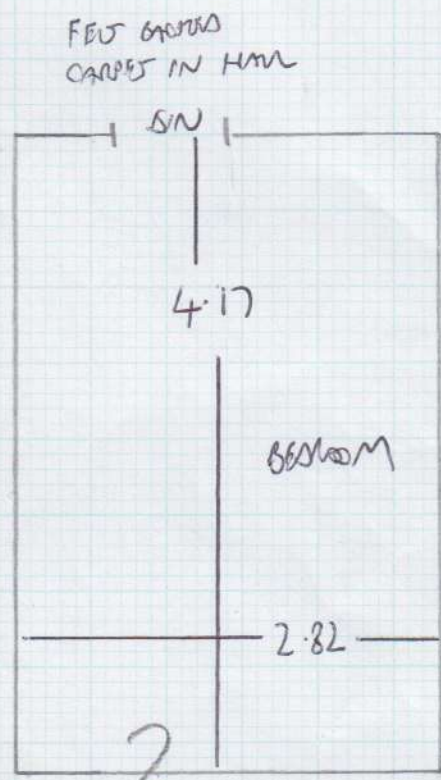

Job No: F26004
 Name: COOTE
 Address: 19 LYGON HOUSE
 FULHAM PARADE RD SW6
 Tel:
 Sheet: 1 OF 2

639 | 24
 PLAIN LOOP
 (5-75 x 5MTR) *
 575 x 500
 CUT DOWN TO
 5-75 x 3-50 MTR *

ROYAL CHESS
 Colour 128
 A30 x 400 M
 fitted
 F22793

mrcarpets
 Job No: F26004
 Name: COOTE
 Address: 19 LYON HOUSE
 313 FULHAM AVENUE RD SW66TH
 Tel:
 Sheet: 2 OF 2

SECURA VINYL
 STIRLING OAK
 2161 OAK
 3-20 x 2MTR

- + SATIN PU TILE FLOOR TO LIVING ROOM/HALLWAY
- + EASI-SLIM (12mm)
- 5 SIN TO HALL/BATHROOM - MAY WORK BETWEEN WOOD & VINYL.