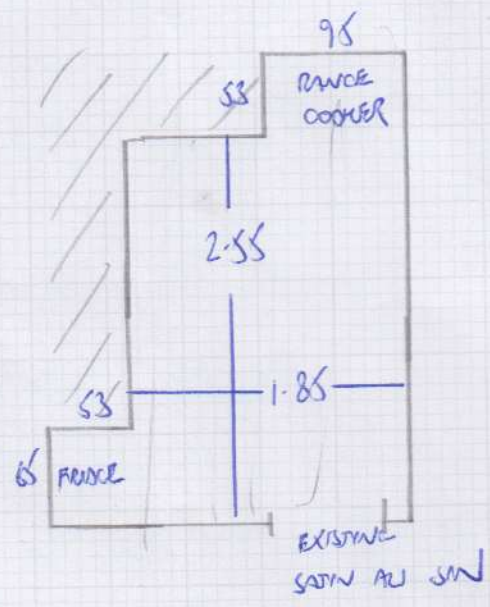

Job No: F26004
 Name: COOTE
 Address: 19 LYGON HOUSE
 FULHAM PARADE RD SW6
 Tel:
 Sheet: 1 OF 2

639 | 24
 PLAIN LOOP
 (5-75 x 5MTR) *
 575 x 500
 CUT DOWN TO
 5-75 x 3-50 MTR *

ROYAL CHESS
 Colour 128
 A30 x 400 M
 fitted
 F22793

mrcarpets
 Job No: F26004
 Name: COOTE
 Address: 19 LYON HOUSE
 313 FULHAM AVENUE RD SW66TH
 Tel:
 Sheet: 2 OF 2

SECURA VINYL
 STIRLING OAK
 2161 OAK
 3-20 x 2MTR

- + SATIN PU TILE FLOOR TO LIVING ROOM/HALLWAY
- + EASI-SLIM (12mm)
- 5 SIN TO HALL/BATHROOM - MAY WORK BETWEEN WOOD & VINYL.