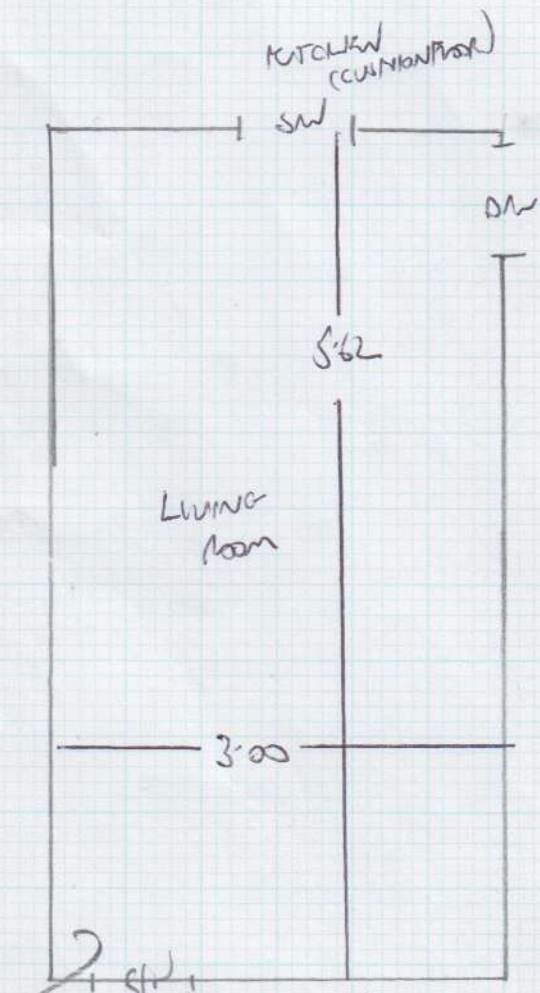

Job No: F26004
 Name: COOTE
 Address: 19 LYGON HOUSE
 FULHAM PARADE RD SW6
 Tel:
 Sheet: 1 OF 2

639 | 24
 PLAIN LOOP
 (5-75 x 5MTR) *
 575 x 500
 CUT DOWN TO
 5-75 x 3-50 MTR *

ROYAL CHESS
 Colour 128
 A30 x 400 M
 fitted
 F22793

mrcarpets
 Job No: F26004
 Name: COOTE
 Address: 19 LYON HOUSE
 313 FULHAM AVENUE RD SW66TH
 Tel:
 Sheet: 2 OF 2

SECURA VINYL
 STIRLING OAK
 2161 OAK
 3-20 x 2MTR

- + SATIN PU TILE FLOOR TO LIVING ROOM/HALLWAY
- + EASI-SLIM (12mm)
- 5 SIN TO HALL/BATHROOM - MAY WORK BETWEEN WOOD & VINYL.