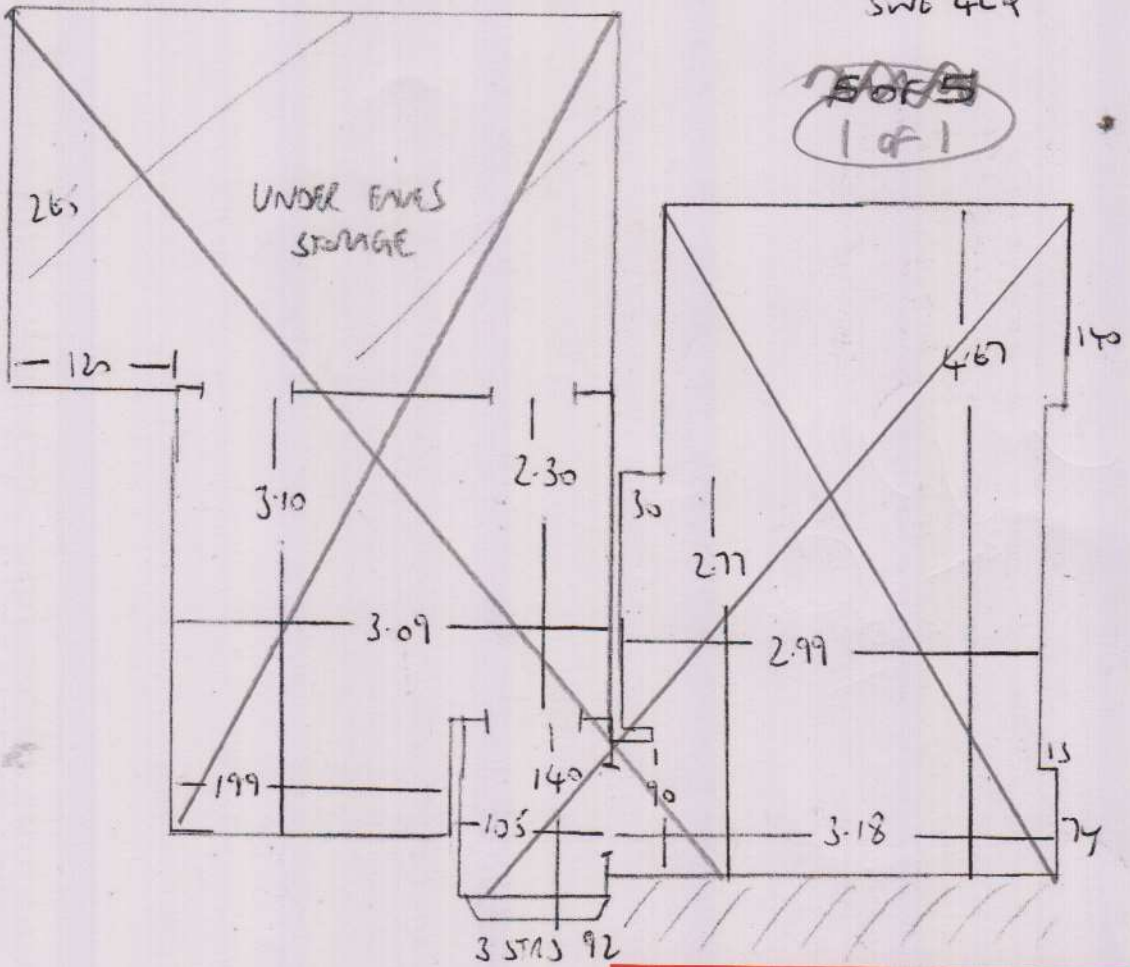

F26009

~~F22671~~

PEACHEY

82 FULHAM PARK Gdns

SW6 4LR

~~50/5~~  
1 of 1

TOP FLOOR

10 STAIRS - 82  
W 92 x 60  
FIRST FLOOR

Cotswold  
Tewksbury  
3.30 x 4.00m

= 13.20m<sup>2</sup>

1D  
2M 10M  
2 STAIRS 2 PAD