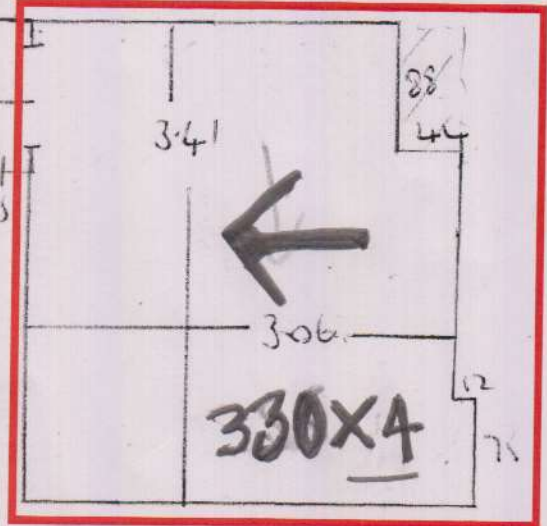

F26009

~~F22671~~

PEACHEY

82 FULHAM PARK Gdns

SW6 4LR

~~50/5~~  
1 of 1

TOP FLOOR

10 STAIRS - 82  
W 92 x 60  
FIRST FLOOR

Cotswold  
Tewksbury  
3.30 x 4.00m

= 13.20m<sup>2</sup>

1D  
2M 10M  
2 STAIRS 2 PAD