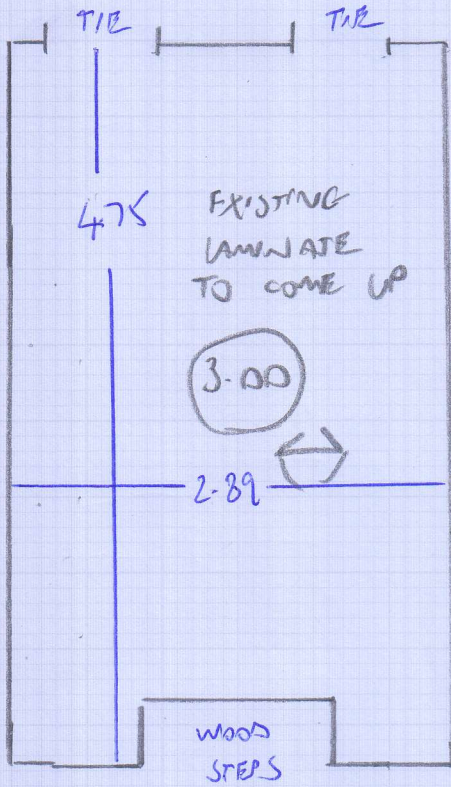

F26011 FIT WOOD IS^u

GROUND FLOOR BEDROOM

LOWER FLOOR BEDROOM

mrcarpet

Job No: F26011

Name: CHAMBERLUN

Address: 340 CRAWLEY CANNON
SW7 3DD

Tel:

Sheet: 1 of 1

LIVING Room MAT 1-80x1-50

STAIRS

W 85x60

W 108x55

W 107x65

W 76x56

10 STPS 79x47

60cm
RUNNER