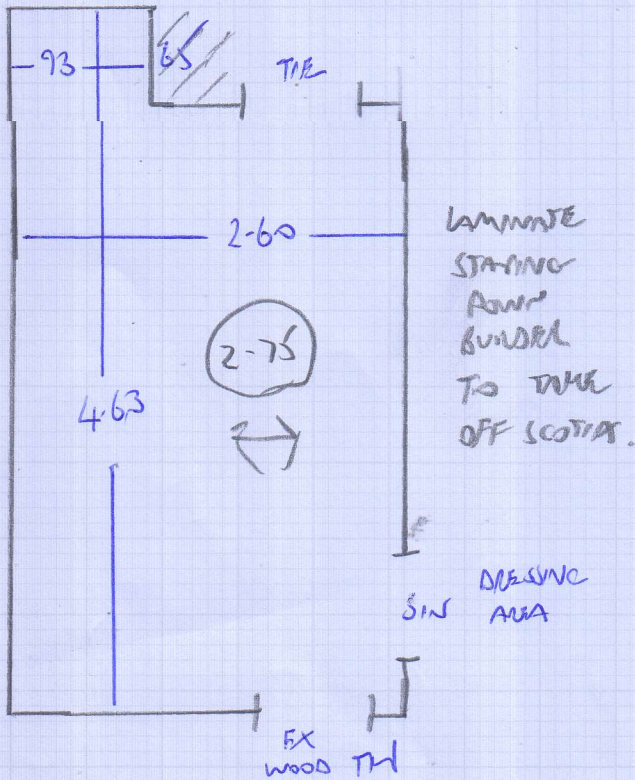

F26011 FIT WOOD IS^u

GROUND FLOOR BEDROOM

LOWER FLOOR BEDROOM

mrcarpet

Job No: F26011

Name: CHAMBERLUN

Address: 340 CRAWLEY CANNON
SW7 3DD

Tel:

Sheet: 1 of 1

LIVING Room MAT 1-80x1-50

STAIRS

W 85x60

W 108x55

W 107x65

W 76x56

10 STPS 79x47

60cm
RUNNER