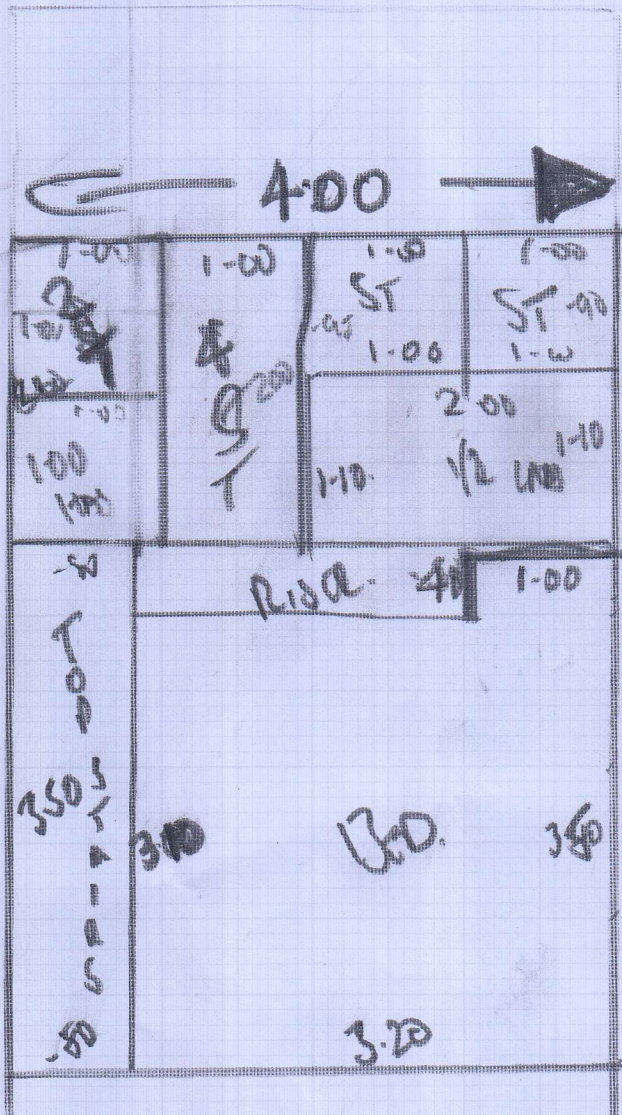

Job No: F26015
Name: MCKENZIE
Address: 193A FULHAM PARK RD
LONDON SW6 8BX

Tel: _____
Sheet: 1 of 1

FLAT
5.50x4.22
EXISTING RUG -
WIDE RUG TO MOVE
12 ALI

COMMON

F26014 DOES NOT WANT LIVING
IN COMMON
STICE DOWN

3.00x4.00
12

Job No: F26015
Name: MCKENZIE
Address: 193A HUTTON ROAD
LONDON SW5 8QA
Tel:
Sheet: 2 of 2

St. Room - 2.5 x 7.6

ST (7) - 4.5 x 7.6

1/2 LIND 1.00 x 1.80

ST (7) - 4.3 x 8.7

HALL - 9.0 x 8.7

COM NUMM 1.25 x 9.5

F26014

ST (6) - 4.3 x 7.9 + TURN

FOR LIND
SPRAY
SEALS

1/2 LIND 1.05 x 1.10

(W1) 1.05 x 8.5

ST (9) - 4.5 x 7.5 + TURN