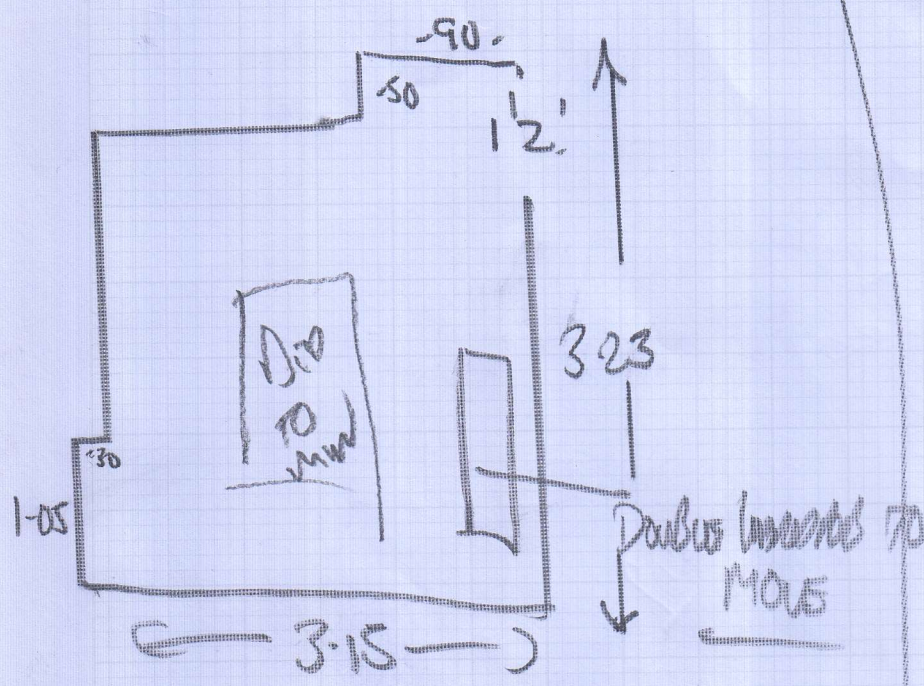

Job No: F26015
Name: MCKENZIE
Address: 193A FULHAM PARK RD
LONDON SW6 8BX

Tel: _____
Sheet: 1 of 1

FLAT
5.50x4.22
EXISTING RUG -
WIDE RUG TO MOVE
12 ALI

COMMON

F26014 DOES NOT WANT LIVING
IN COMMON
STICE DOWN

3.00x4.00
12

Job No: F26015
Name: MCKENZIE
Address: 193A HUTTON ROAD
LONDON SW5 8QA
Tel:
Sheet: 2 of 2

St. Room - 2.5 x 7.6

ST (7) - 4.5 x 7.6

1/2 LIND 1.00 x 1.80

ST (7) - 4.3 x 8.7

HALL - 9.0 x 8.7

COM NUMM 1.25 x 9.5

F26014

ST (6) - 4.3 x 7.9 + TURN

FOR LIND
SPRAY
SEALS

1/2 LIND 1.05 x 1.10

(W1) 1.05 x 8.5

ST (9) - 4.5 x 7.5 + TURN