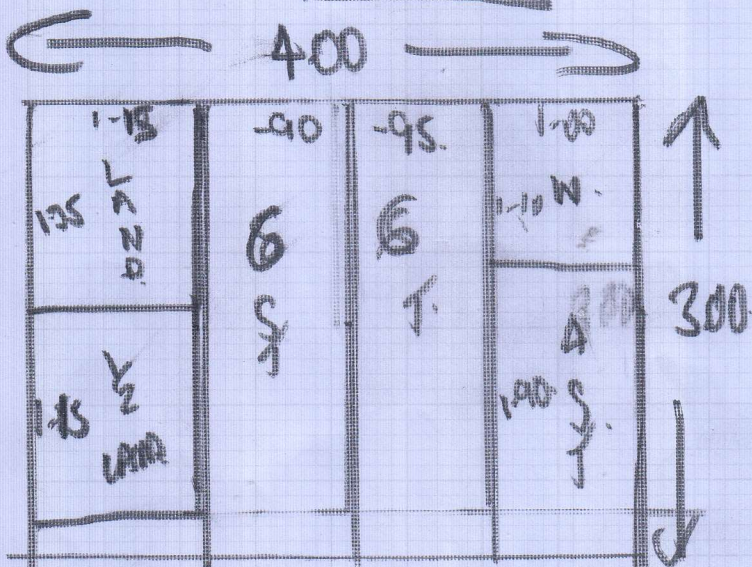

Job No: F26015
Name: MCKENZIE
Address: 193A FULHAM PARK RD
LONDON SW6 8BX

Tel: _____
Sheet: 1 of 1

FLAT
5.50x4.22
EXISTING RUG -
WIDE RUG TO MOVE
12 ALI

COMMON

F26014 DOES NOT WANT LIVING
IN COMMON
STICE DOWN

3.00x4.00
12

Job No: F26015
Name: MCKENZIE
Address: 193A HUTTON ROAD
LONDON SW5 8QA
Tel:
Sheet: 2 of 2

St. Room - 2.5 x 7.6

ST (7) - 4.5 x 7.6

1/2 LIND 1.00 x 1.80

ST (7) - 4.3 x 8.7

HALL - 9.0 x 8.7

COM NUMM 1.25 x 9.5

F26014

ST (6) - 4.3 x 7.9 + TURN

FOR LIND
SPRAY
SEALS

1/2 LIND 1.05 x 1.10

(W1) 1.05 x 8.5

ST (9) - 4.5 x 7.5 + TURN