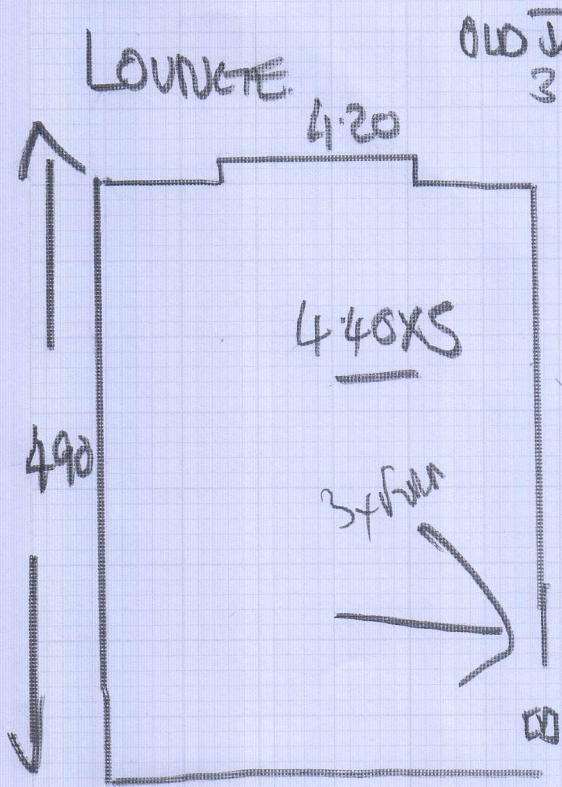

Job No: F26024
 Name: Bruce
 Address: 30 CHELSEA MANSION
 321-345 NEWKINGS ROAD
 LONDON - SW6 4RA
 Tel: 01966 219881
 Sheet: 1 - 1

OLD DOWN
 3x FURNITURE
 NEW LAMP
 SYSTEM CROWN
 BATH.