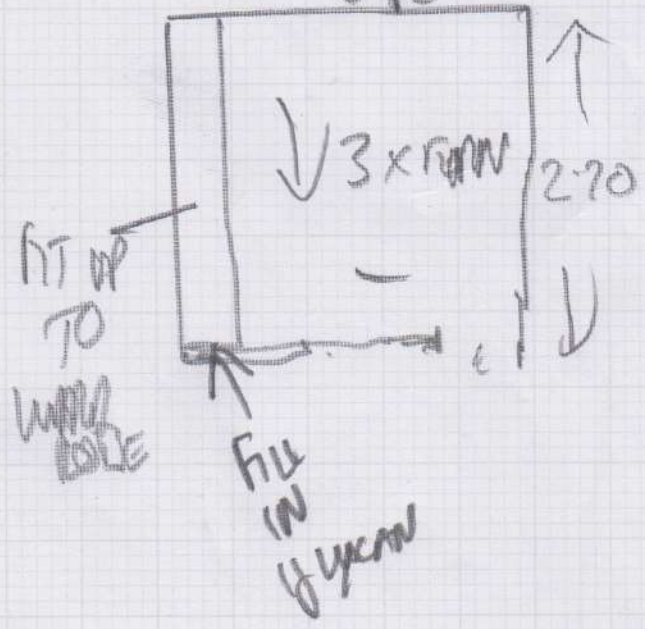

old Down North in Hall
EXISTING BARS
CHANGE VERY
EX CRIPPER
BARS

Job No: F26050
Name: FETHERSTONHAUGH
Address: 3480 FULHAM AVENUE RD
LONDON SW6 6TB
Tel: 0745F 551283
Sheet: 1 of 2

MORZINE
107

Front Bed

← 305 →

Back Bed
375

Job No: F26050
 Name: FEATHERSTONHAUGH
 Address: 318⁰ FOHAM LAINE RD
 LONDON SW66TB
 Tel: 07958-591281
 Sheet: 2-2

MORZINE 107 600 on the
F35065

6.60 X 5.00. 33
 UPLIFT (HALL WAY)
 EXISTING GLIMPET BED
 NEW WAY
 MOVE FURNITURE
 CUT AROUND WARDROBE
 IN BACK BEDROOM