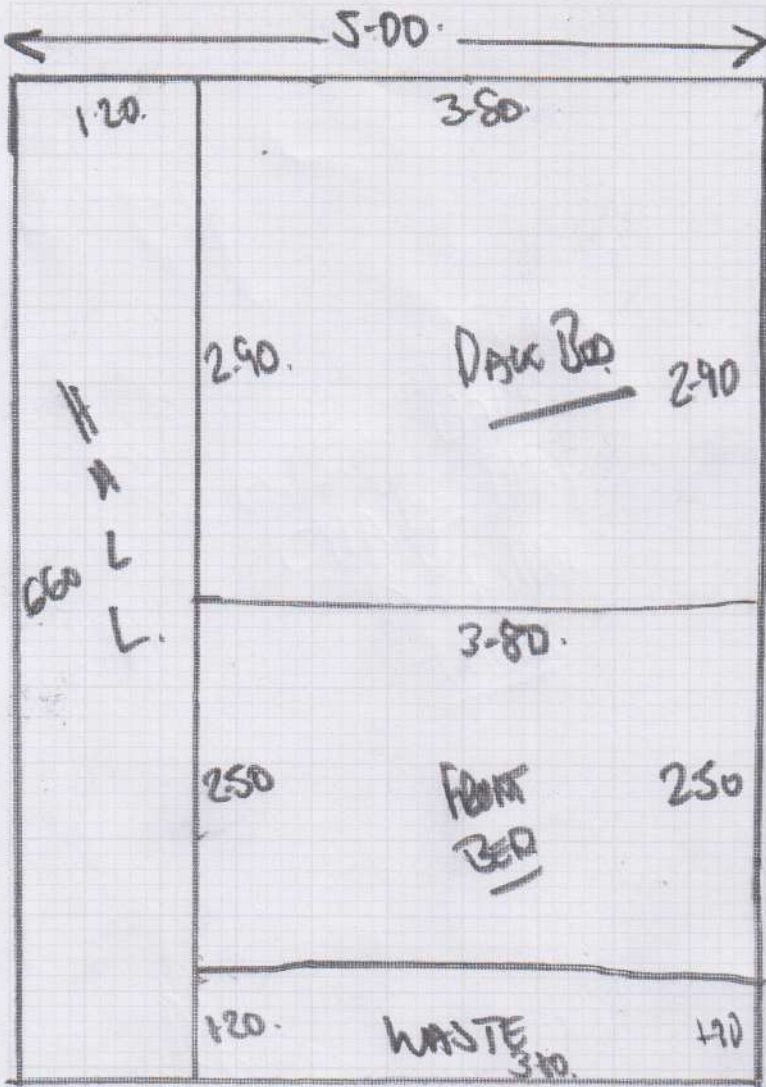

old Down North in Hall
EXISTING BARS
CHANGE VERY
EX CRIPPER
BARS

Job No: F26050
Name: FETHERSTONHAUGH
Address: 3480 FULHAM AVENUE RD
LONDON SW6 6TB
Tel: 0745F 551283
Sheet: 1 of 2

MORZINE
107

Front Bed

← 305 →

Back Bed
375

Job No: F26050
 Name: FEATHERSTONHAUGH
 Address: 318⁰ FOHAM LAINE RD
 LONDON SW66TB
 Tel: 07958-591281
 Sheet: 2-2

MORZINE 107 600 on the
F35065

6.60 X 5.00. 33
 UPLIFT (HALL WAY)
 EXISTING GLIMPET BED
 NEW WAY
 MOVE FURNITURE
 CUT AROUND WARDROBE
 IN BACK BEDROOM