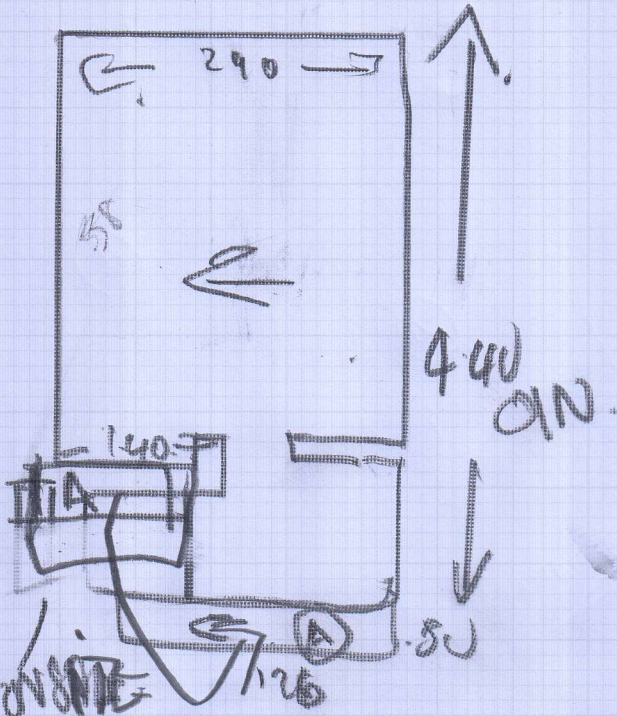

Job No: F 26060
 Name: SLOAN
 Address: 95 KENYON STREET
 FULHAM SW66LA
 Tel: 07566-760321
 Sheet: 1 of 1

OUTSIDE

TIGHT
FOR
WIDE
DOOR

~~3.15x5~~
 CHAMPAGNE
 SLOAN TWS 4222

3.15x5