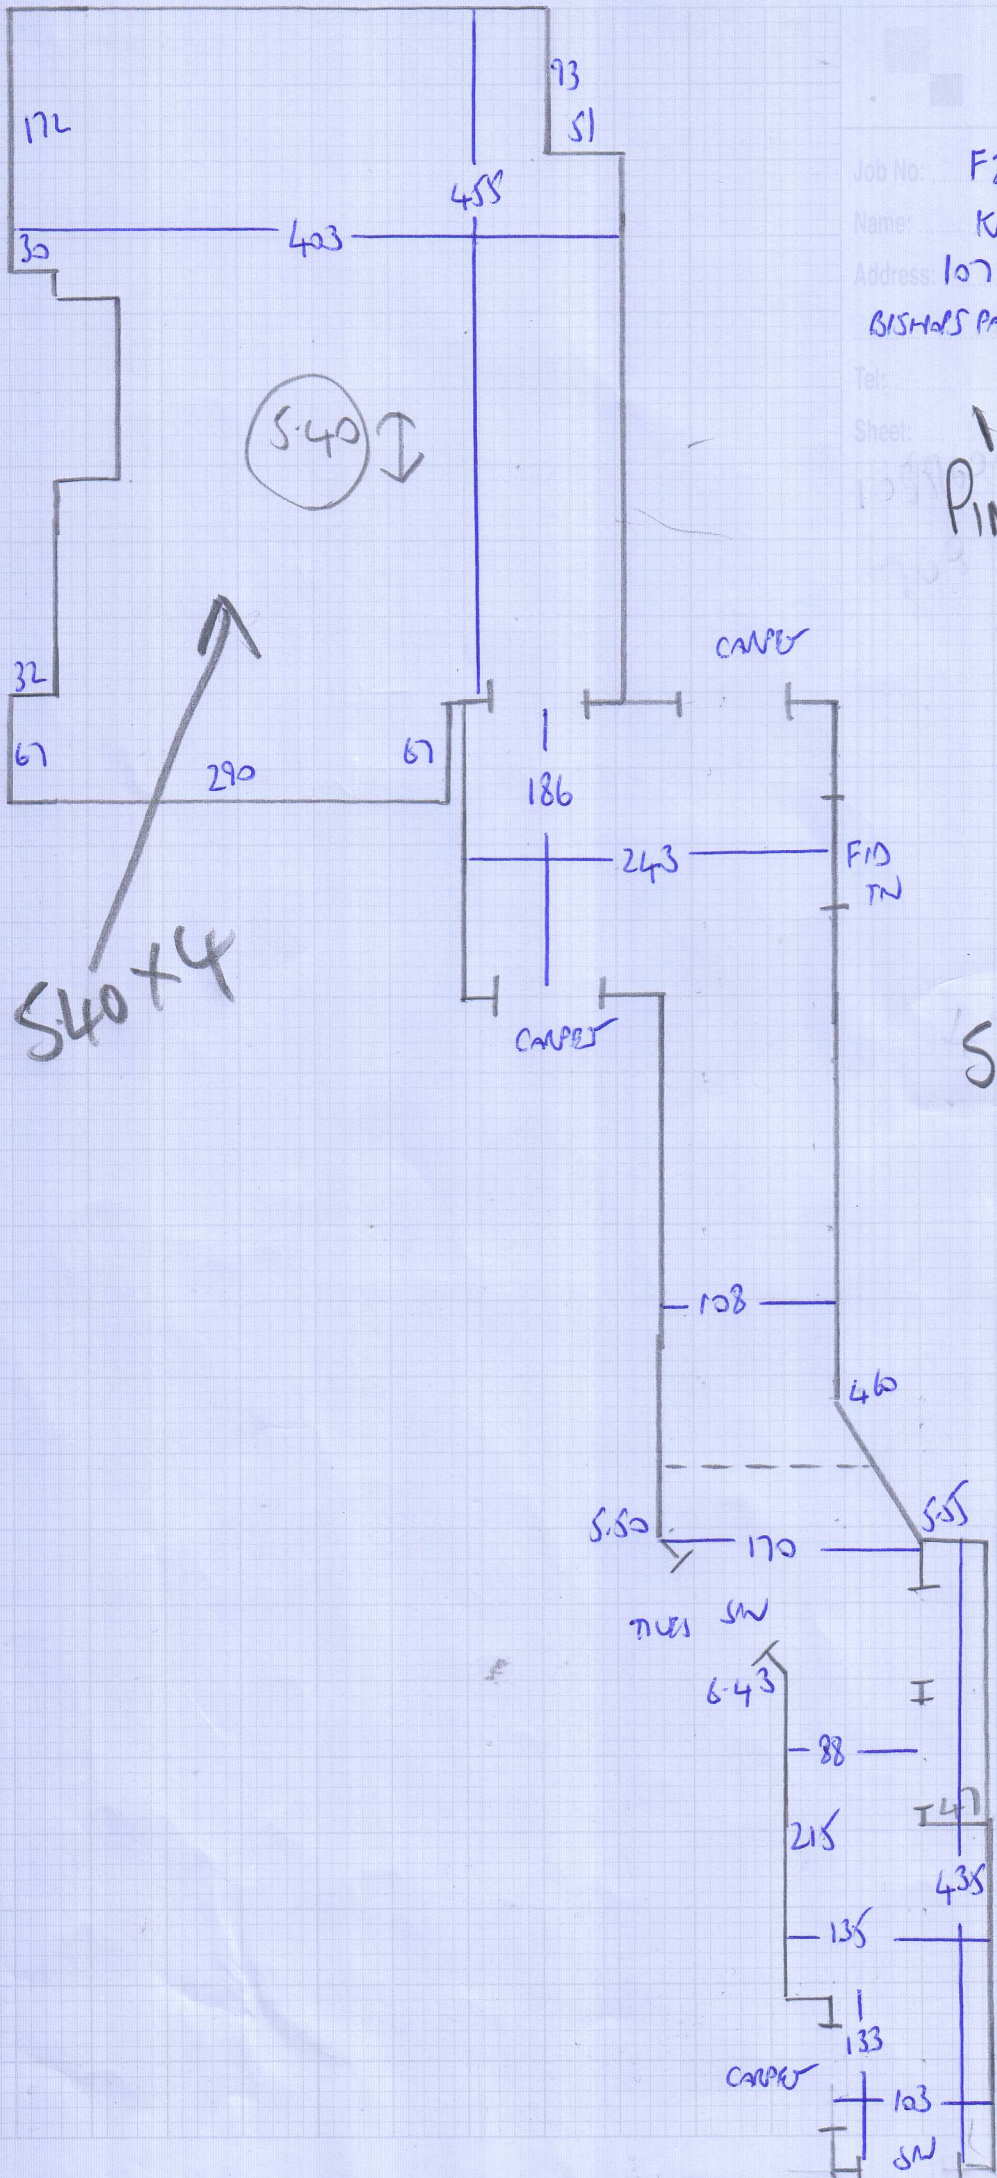

Job No: F26071
Name: KNIGHT
Address: 107 BISHOPS MANSIONS
BISHOPS PARK ROAD SW6 6DY
Tel:
Sheet: 1 of 1

PIMLICO 879

5.40 x 4

5.60 x 5
Split

10.125 x 4.00

13.125 x 4.00

11.25 x 4.00

11.25 x 4.00