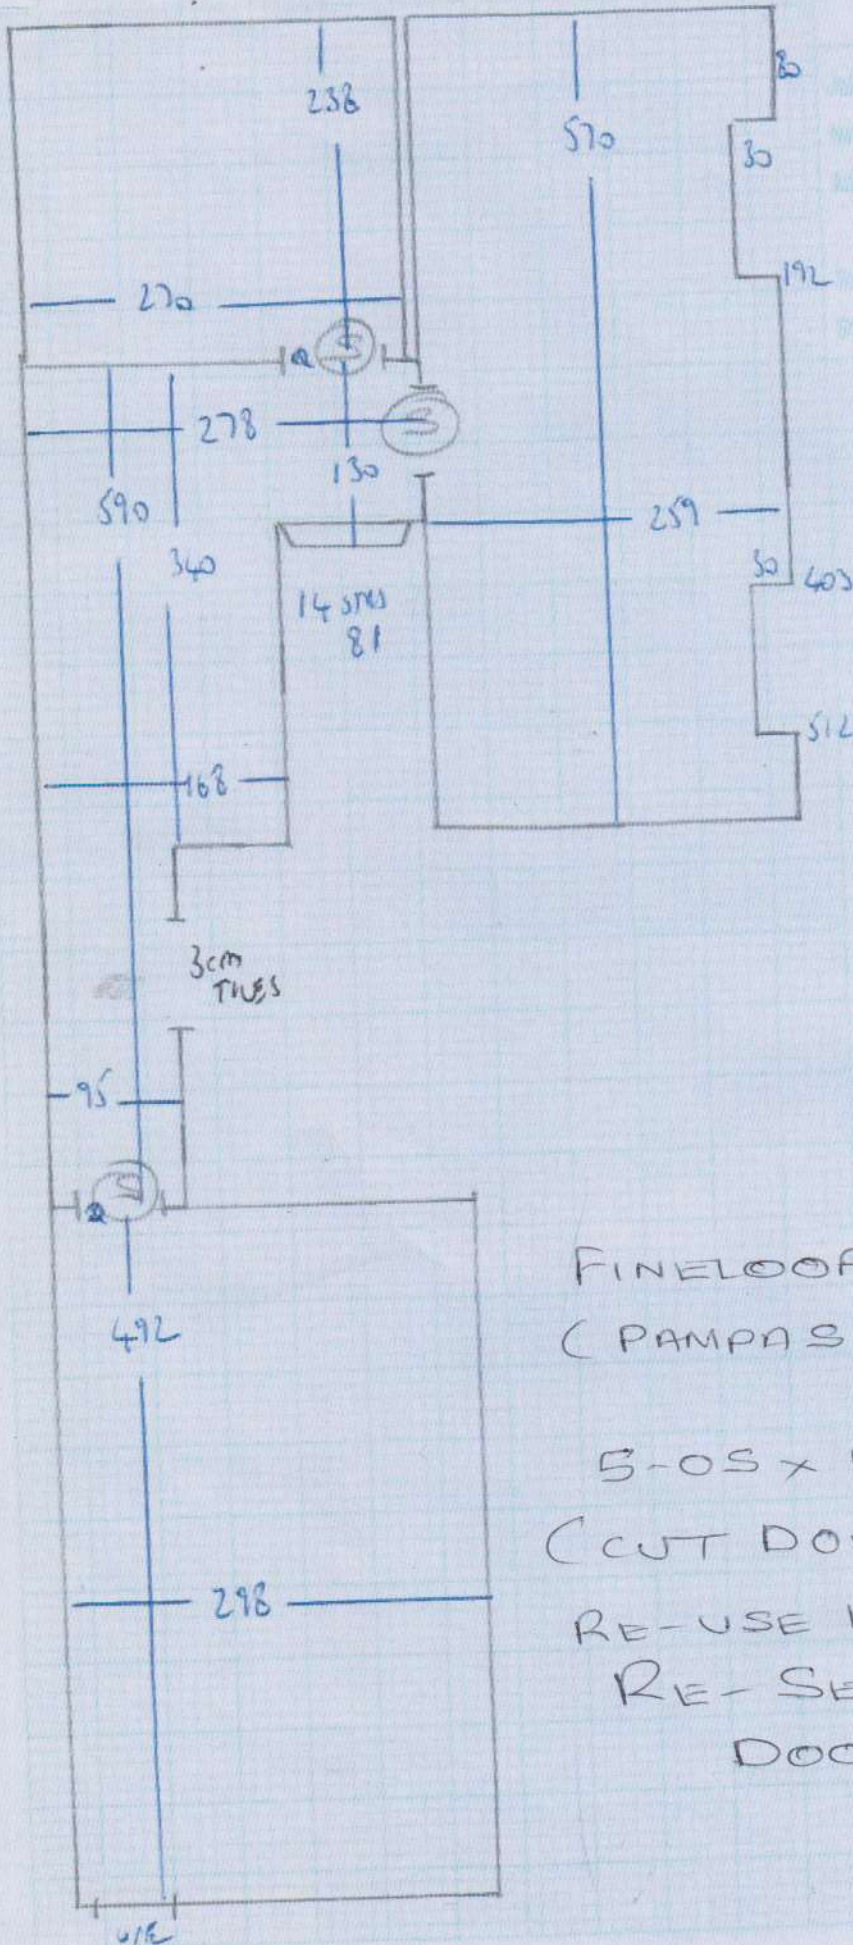

Top floor

F26082

HASHEREM

2 OSWALD RD

SWIT 7FF

1 OF 1

FINELOOP FLO-492
(PAMPAS NORDIC)

5-OS x 4MTR
(CUT DOWN 5-OS x 3-20)
RE-USE EX ULAY 2 SLED
RE-SEAM
DOORWAY