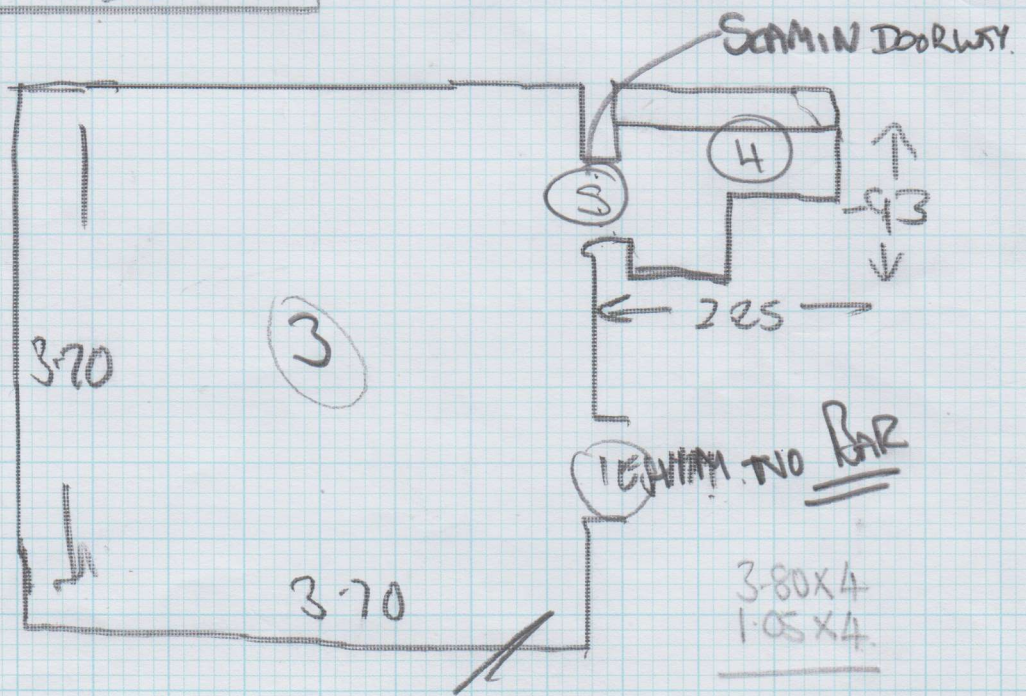

Job No: F 24807 MILTON
 Name: BETSY BASSIS & STEFANIA
 Address: FLAT E HARECOVEY TERRACE
 LONDON SW10 9JD
 Tel: 07917-630933
 Sheet: 1 of 1

FR 4709
 7-65
 10-95
 FR 4710

FINELOOP - FLO-496

- ① 2-40 x 4 MTR (e)
- ② 4-70 x 4 MTR
- ③ 3-80 x 4 MTR
- ④ 1-05 x 4 MTR

TOP FLOOR

11.95x4 37.50