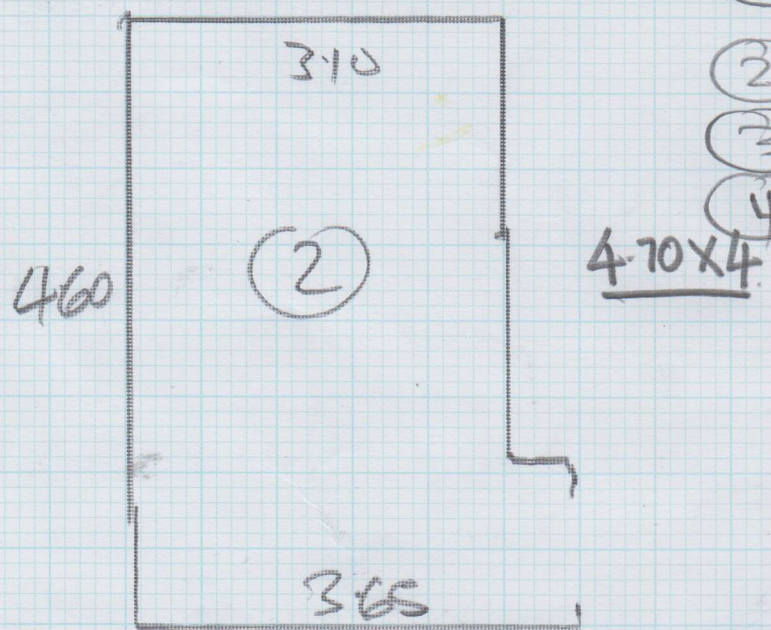

Job No: F 24807 MILTON
 Name: BETSY BASSIS & STEFANIA
 Address: FLAT E HARECOVEY TERRACE
 LONDON SW10 9JD
 Tel: 07917-630933
 Sheet: 1 of 1

FR 4709
 7-65
 10-95
 FR 4710

FINELOOP - FLO-496

- ① 2-40 x 4 MTR (e)
- ② 4-70 x 4 MTR
- ③ 3-80 x 4 MTR
- ④ 1-05 x 4 MTR

TOP FLOOR

11.95x4 37.50