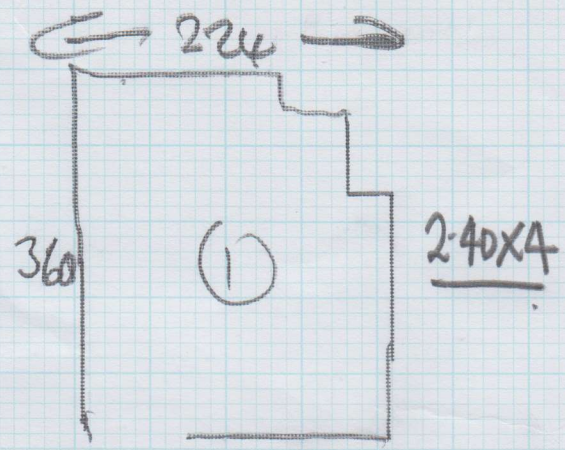

Job No: F 24807 MILTON
 Name: BETSY BASSIS & STEFANIA
 Address: FLAT E HARECOVEY TERRACE
 LONDON SW10 9JD
 Tel: 07917-630933
 Sheet: 1 of 1

FR 4709
 7-65
 10-95
 FR 4710

FINELOOP - FLO-496

- ① 2-40 x 4 MTR (e)
- ② 4-70 x 4 MTR
- ③ 3-80 x 4 MTR
- ④ 1-05 x 4 MTR

TOP FLOOR

11.95x4 37.50