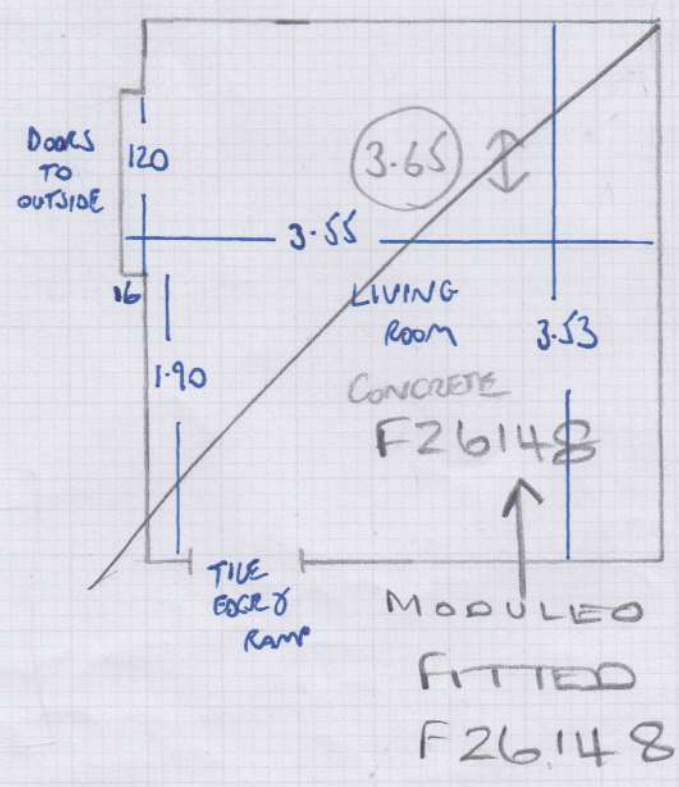

Job No: F25523
 Name: ADDA
 Address: GREEN FWT
 106 AUBURN ROAD SW12
 Tel:
 Sheet: 1 of 2

FINELOOP FLO-496

4.80
 3.75

 8.55 x 4.00 = 34.2m²

mrcarpets
 Job No: F25523
 Name: ADDA
 Address: GARDEN FLAT
 106 ALBERSBROOK RD SW12 8AB
 Tel:
 Sheet: 2 of 2

GROUND FLOOR

480 X 6
 375 X 4
 365 X 6
 1200 X 4
 4880