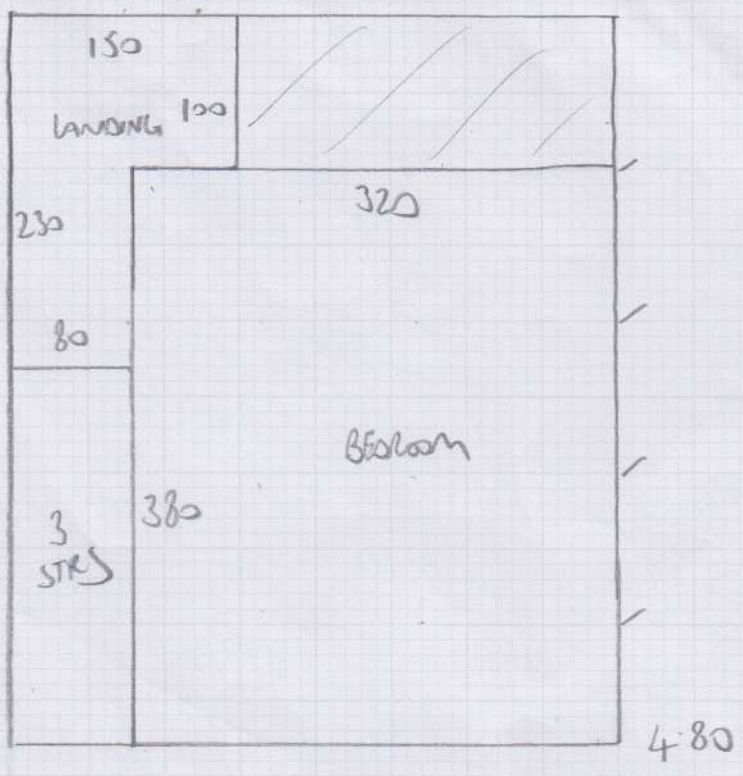

Job No: F25523
 Name: ADDA
 Address: GREEN FWT
 106 AUBURN ROAD SW12
 Tel:
 Sheet: 1 of 2

FINELOOP FLO-496

4.80
 3.75

 8.55 x 4.00 = 34.2m²

mrcarpets
 Job No: F25523
 Name: ADDA
 Address: GARDEN FLAT
 106 ALBERSBROOK RD SW12 8AB
 Tel:
 Sheet: 2 of 2

GROUND FLOOR

480 X 6
 375 X 4
 365 X 6
 1200 X 4
 4880