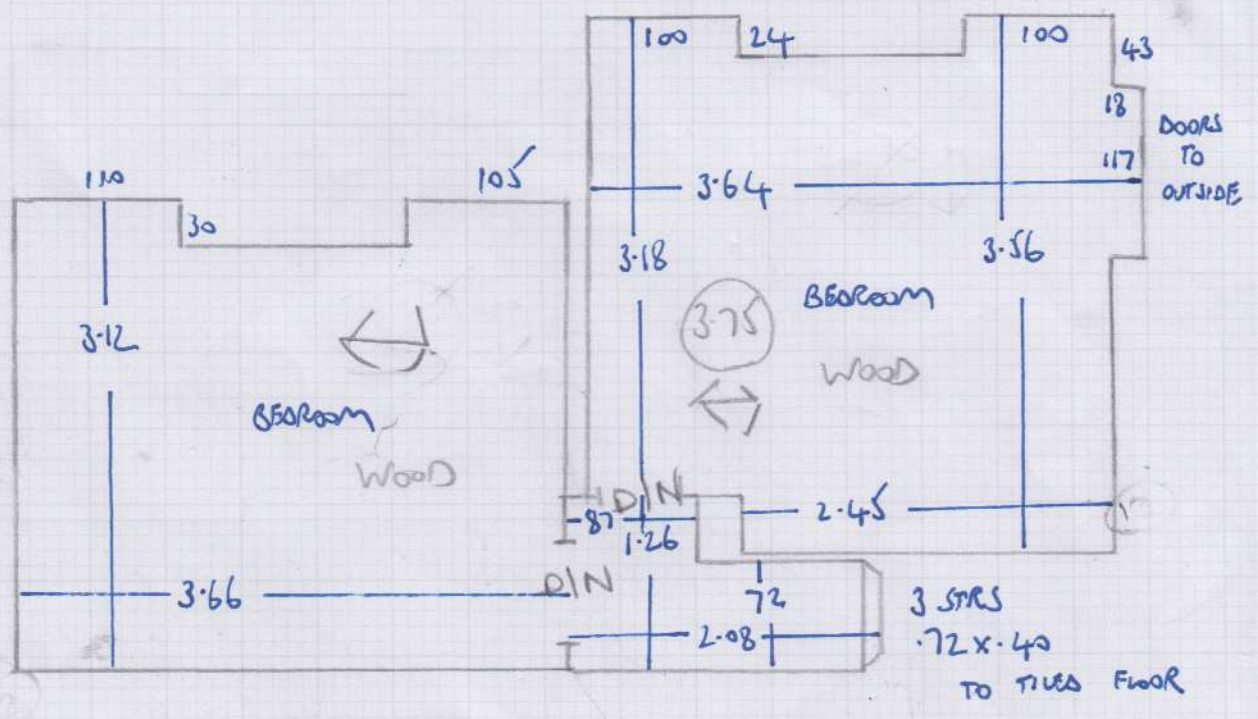

Job No: F25523
 Name: ADDA
 Address: GREEN FWT
 106 AUBURN ROAD SW12
 Tel:
 Sheet: 1 of 2

FINELOOP FLO-496

4.80
 3.75

 8.55 x 4.00 = 34.2m²

mrcarpets
 Job No: F25523
 Name: ADDA
 Address: GARDEN FLAT
 106 ALBERSBROOK RD SW12 8AB
 Tel:
 Sheet: 2 of 2

GROUND FLOOR

480 X 6
 375 X 4
 365 X 6
 1200 X 4
 4880