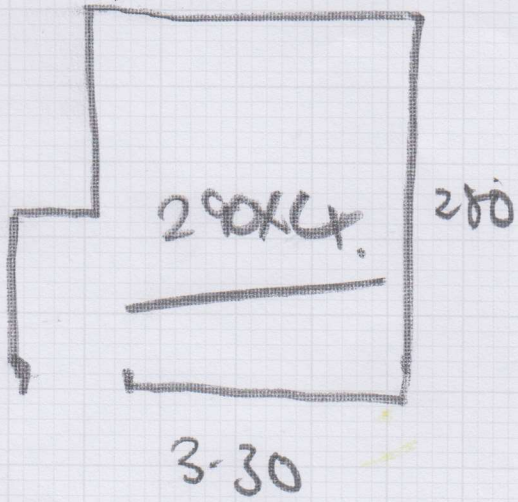

Job No: (F23574) / F25636
Name: O'Hara

Address: 78 KINGWOOD ROAD
SW6 6SS

Tel:

Sheet: 1 OF 2

FIRST FLOOR REAR WING

Replacement
Landing + Bedroom

COTSWOLD
EASTINGTON
4-00 x 5MTR

Job No: F25636.
Name: O'HARA
Address: 78 KINGSWOOD RD
LONDON SW6 6SS
Tel: 07757-147453
Sheet: 2 of 2