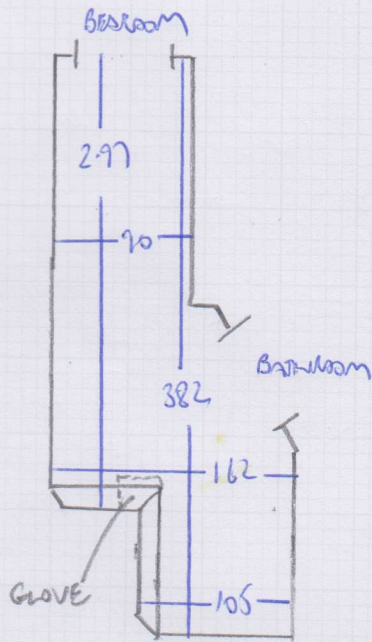

Job No: (F23574) / F25636
Name: O'Hara

Address: 78 KINGWOOD ROAD
SW6 6SS

Tel:

Sheet: 1 OF 2

FIRST FLOOR REAR WING

Replacement
Landing + Bedroom

COTSWOLD
EASTINGTON
4-00 x 5MTR

Job No: F25636.
Name: O'HARA
Address: 78 KINGSWOOD RD
LONDON SW6 6SS
Tel: 07757-147453
Sheet: 2 of 2