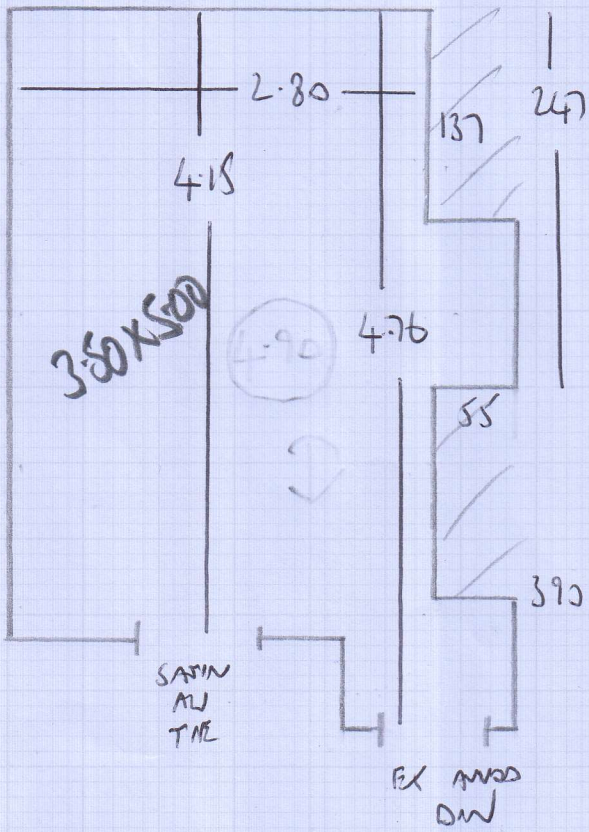

mrcarpet  
 Job No: F25710  
 Name: CARRICK  
 Address: 36 WARDO AVENUE  
 SW6 6RE  
 Tel:  
 Sheet: 1 of 1.

DUEL 170

3.50 x 5.00

UPLIFT OLD CARPET  
 + UNDERLAY  
 BAG UP & LEAVE OUTSIDE  
 AS MATR DAMAGED