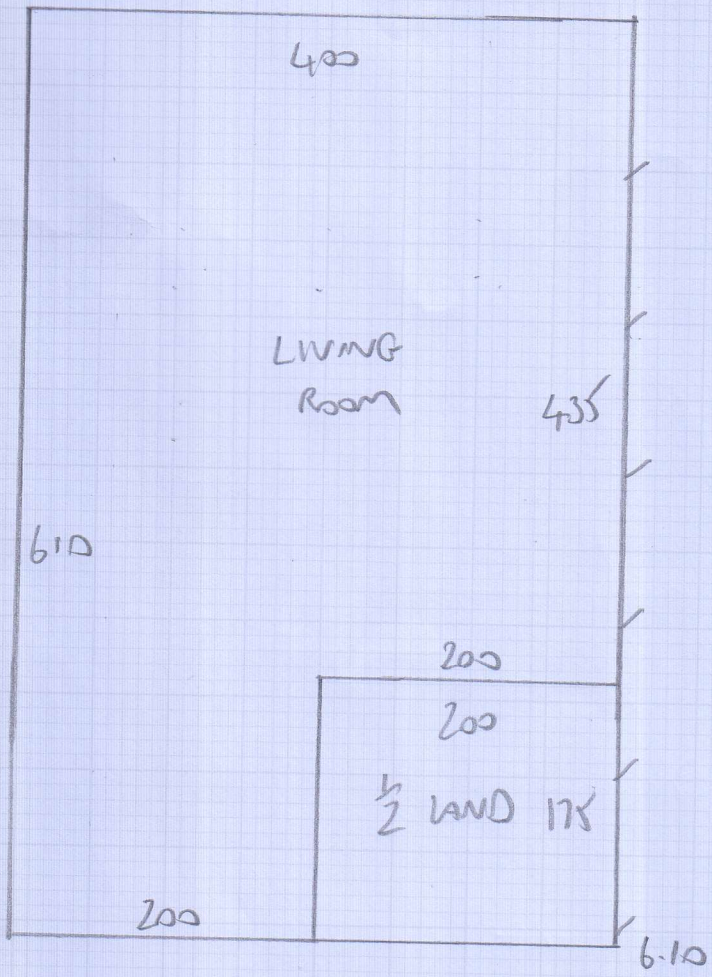

Job No: F25978
 Name: TLC REAL ESTATE AGENTS
 Address: FATS
 48 BIRLEY CRESCENT SW5
 Tel:
 Sheet: 1 of 2

LONDON TWIST STONE

6.10 } CIP
 2.85 }
 2.90 BED

$11.85m \times 4.00 = 47.4m^2$

Job No: F25978
 Name: TLC REAL ESTATE AGENTS
 Address: Flat 5
 48 Ebury Crescent SW5
 Tel:
 Sheet: 2 of 2

LONDON TWIST STONE

ALL OLD CARPET LIFTED