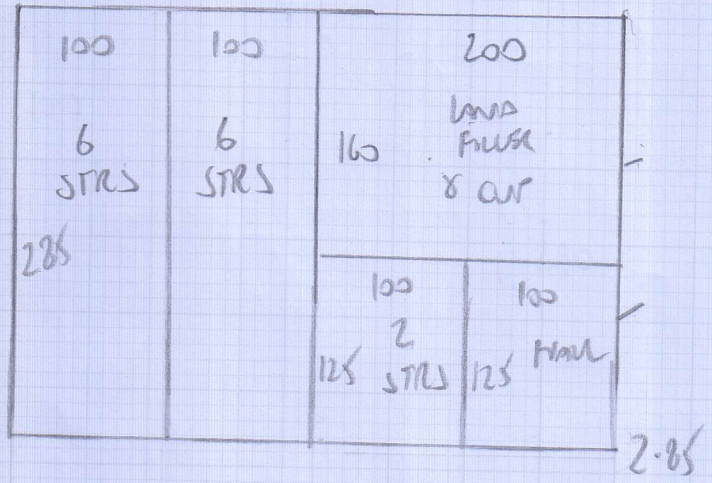

Job No: F25978
 Name: TLC REAL ESTATE AGENTS
 Address: FATS
 48 BIRLEY CRESCENT SW5
 Tel:
 Sheet: 1 of 2

LONDON TWIST STONE

6.10 } CIP
 2.85 }
 2.90 BED

$11.85m \times 4.00 = 47.4m^2$

Job No: F25978
 Name: TLC REAL ESTATE AGENTS
 Address: Flat 5
 48 Ebury Crescent SW5
 Tel:
 Sheet: 2 of 2

LONDON TWIST STONE

ALL OLD CARPET LIFTED