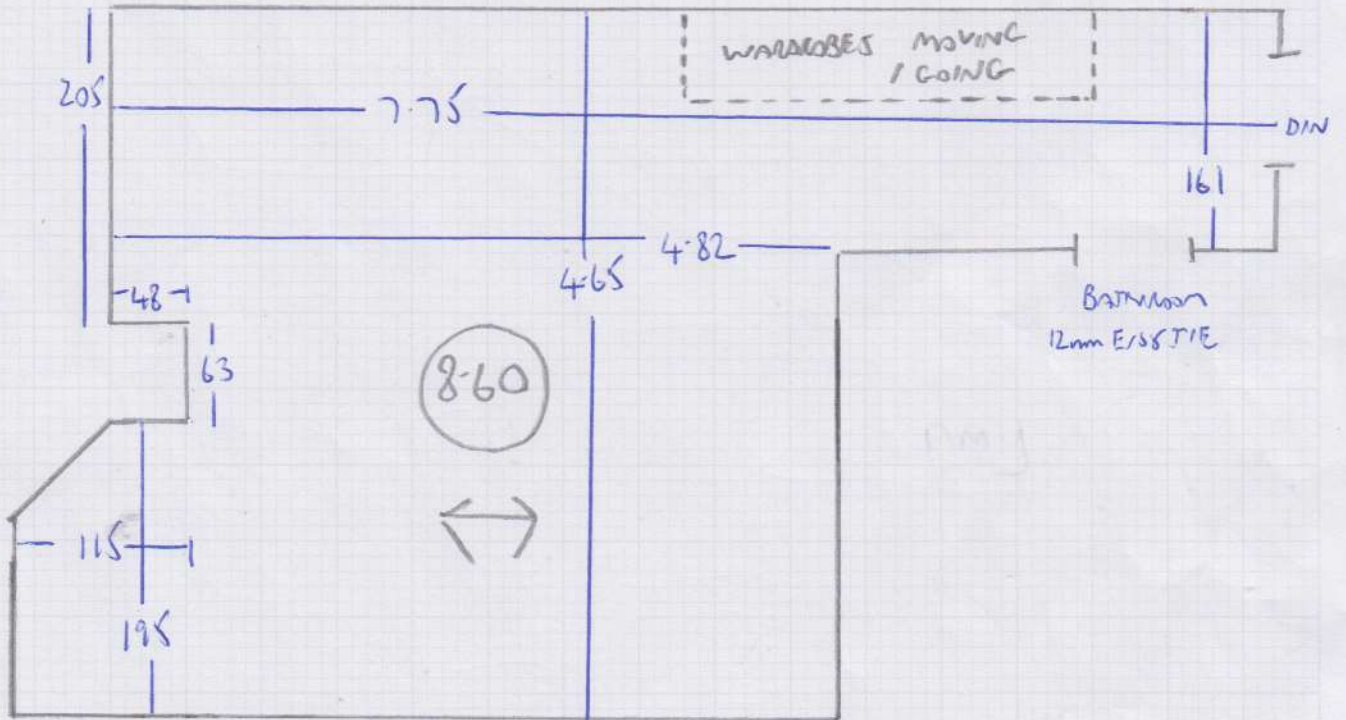

mrcarpets

Job No: F26032
 Name: DLC BUILDERS
 Address: FLAT 6, 1-2 PORTNESTER
 GATE W2 3RD
 Tel:
 Sheet: 1 OF 1

BEDROOM

RUTLAND 50
 RUT50-N34
 8-60 x 5MTR