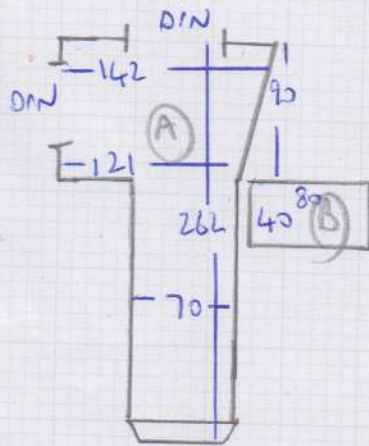

Job No: F26052
 Name: DRAKE
 Address: 22 MARQUE ROAD
 SW6 7BD
 Tel:
 Sheet: 1 OF 2

KENNINGTON SLATE

4.10M X 4.00M = 16.4M²

KENNINGTON SLATE

3.05 X 4.00M = 12.2M²

Job No: F26052
 Name: DRAKE
 Address: 22 MARVILLE ROAD
 SW6 7BD
 Tel:
 Sheet: 2 OF 2

- 1 W 115x75
- 2 W 105x60
- 3 W 81x57
- 7 STRIPS 74x48

2 STRIPS
74x48

NEED
WASHER

- G/F
- 8W 95x40
- 10 STRIPS 77x42

2 STRIPS 76x42