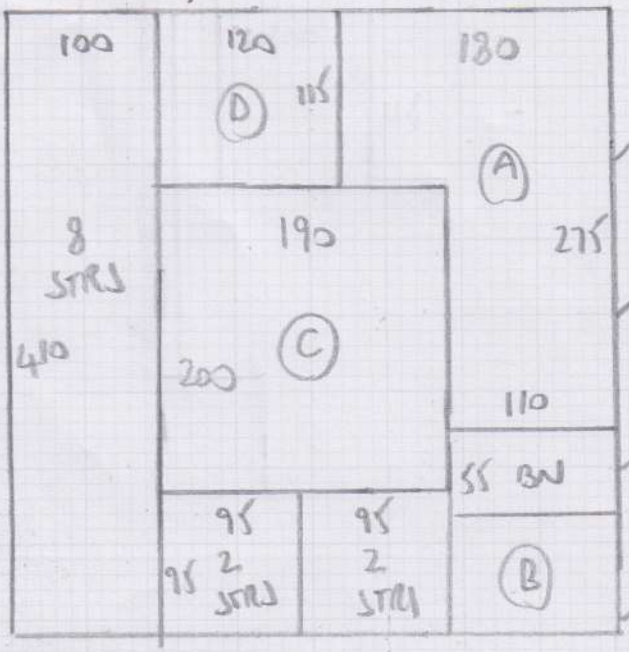

Job No: F26052
 Name: DRAKE
 Address: 22 MARQUE ROAD
 SW6 7BD
 Tel:
 Sheet: 1 OF 2

KENNINGTON SLATE

4.10M X 4.00M = 16.4M²

KENNINGTON SLATE

3.05 X 4.00M = 12.2M²

Job No: F26052
 Name: DRAKE
 Address: 22 MARVILLE ROAD
 SW6 7BD
 Tel:
 Sheet: 2 OF 2

- 1 W 115x75
- 2 W 105x60
- 3 W 81x57
- 7 STRIPS 74x48

2 STRIPS
74x48

NEED
WASHER

- G/F
- 8W 95x40
- 10 STRIPS 77x42

2 STRIPS 76x42