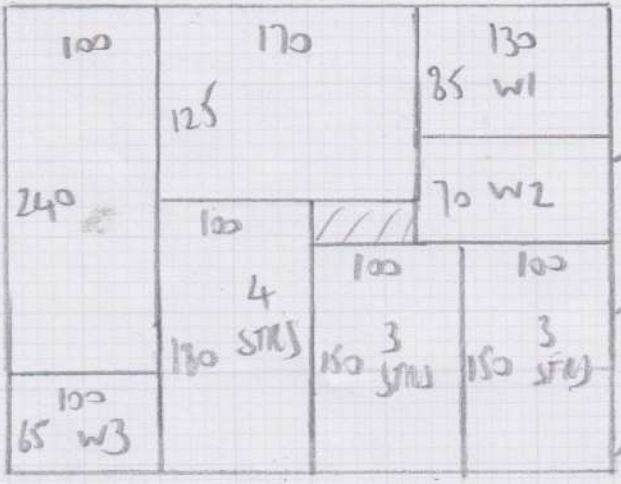

Job No: F26052
 Name: DRAKE
 Address: 22 MARQUE ROAD
 SW6 7BD
 Tel:
 Sheet: 1 OF 2

KENNINGTON SLATE

4.10M X 4.00M = 16.4M²

KENNINGTON SLATE

3.05 X 4.00M = 12.2M²

Job No: F26052
 Name: DRAKE
 Address: 22 MARVILLE ROAD
 SW6 7BD
 Tel:
 Sheet: 2 OF 2

- 1 W 115x75
- 2 W 105x60
- 3 W 81x57
- 7 STRIPS 74x48

2 STRIPS
74x48

NEED
WASHER

- G/F
- 8W 95x40
- 10 STRIPS 77x42

2 STRIPS 76x42