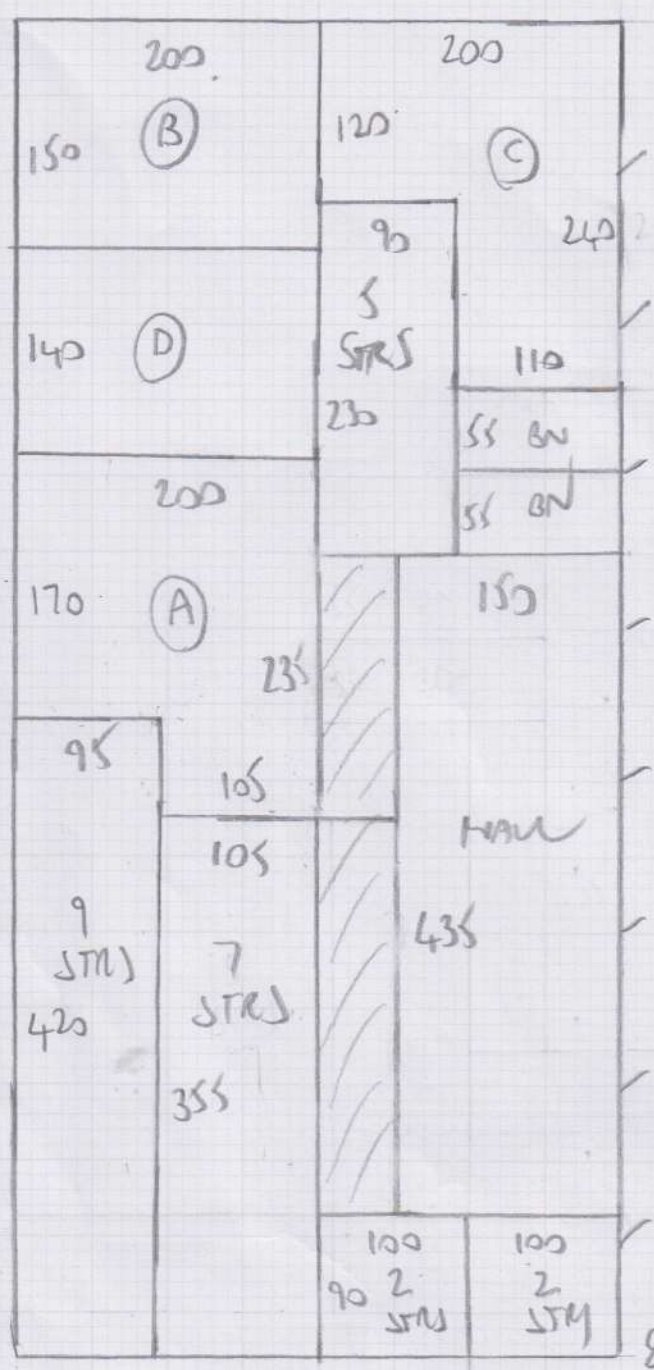

Job No: F26081
 Name: RASE
 Address: 76 WINDMILL AVENUE
 SW6 2LU
 Tel:
 Sheet: 1 of 3

Shetland Stripe
 Toffee

$8.80m \times 4.00m = 35.2m^2$

Rooms

Boston 022

Top Floor Bed 4.20 x 5.00m

Top Floor Small 3.20 x 5.00m

First Floor Front 4.90m x 5.00m

Job No: F26081
Name: ROSE
Address: 76 WALDEMAR AVENUE
SW6 SLU
Tel:
Sheet: 2 of 3

FIRST FLOOR

Job No: F26081
 Name: ROSE
 Address: 76 WADSWORTH AVENUE
 SW6 SLU
 Tel:
 Sheet: 3 of 3

TOP FLOOR