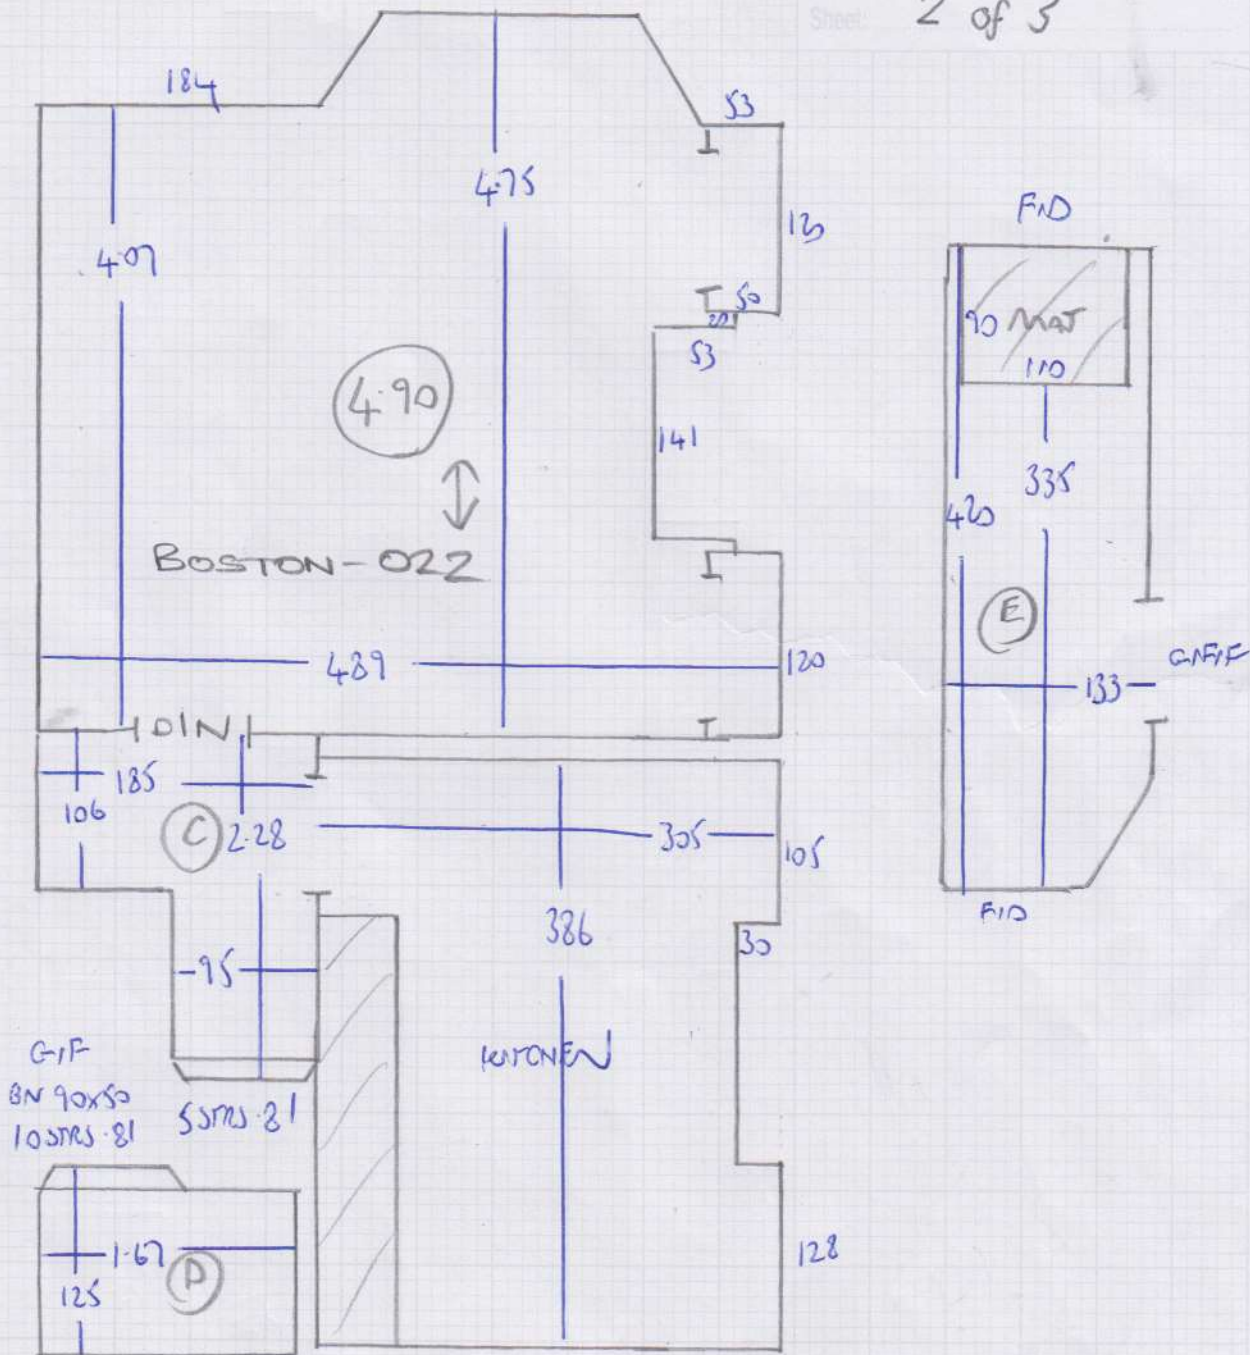

Job No: F26081
 Name: RASE
 Address: 76 WINDMILL AVENUE
 SW6 2LU
 Tel:
 Sheet: 1 of 3

Shetland Stripe
 Toffee

$8.80m \times 4.00m = 35.2m^2$

Rooms

Boston 022

Top Floor Bed 4.20 x 5.00m

Top Floor Small 3.20 x 5.00m

First Floor Front 4.90m x 5.00m

Job No: F26081
Name: ROSE
Address: 76 WALDEMAR AVENUE
SW6 SLU
Tel:
Sheet: 2 of 3

FIRST FLOOR

Job No: F26081
 Name: ROSE
 Address: 76 WADSWORTH AVENUE
 SW6 SLU
 Tel:
 Sheet: 3 of 3

TOP FLOOR