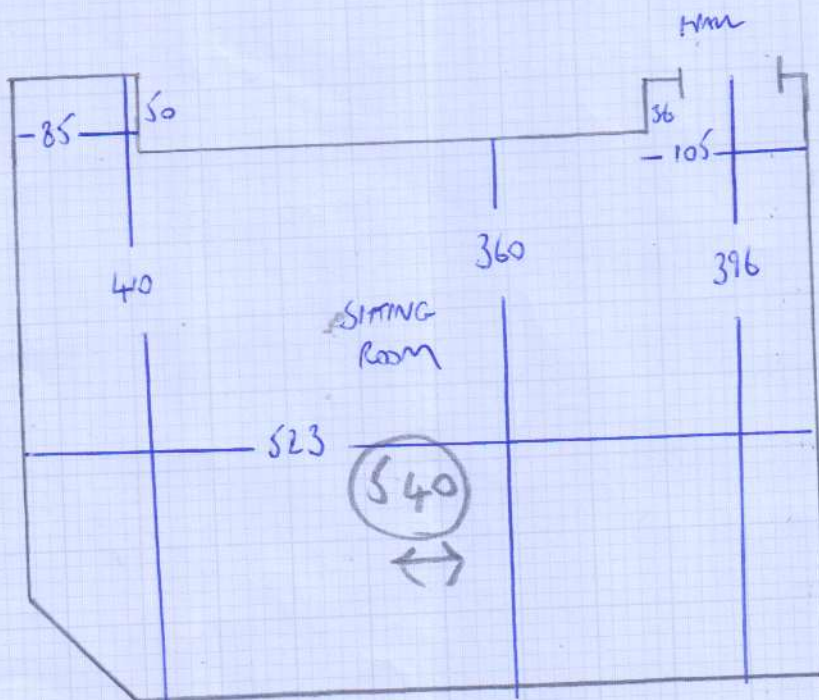

Job No: F26089

Name: MARTIN

Address: 173 CHIMNEY CANY

WHEATLANDS GROVE SW3 SWF

Tel:

Sheet: 2 of 3