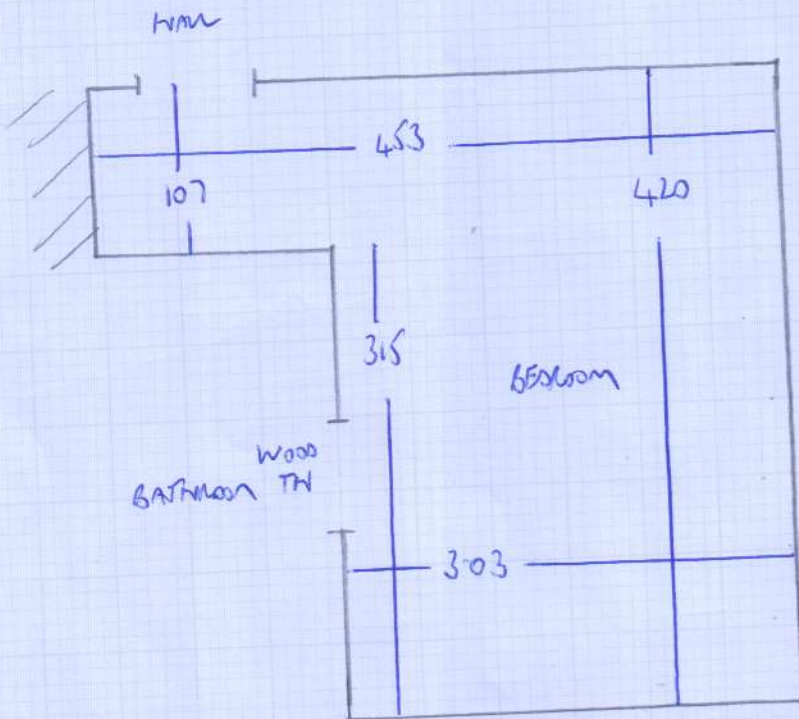

Job No: F26089

Name: MARTIN

Address: 173 CHIMNEY CANY

WHEATLANDS GROVE SW3 SWF

Tel:

Sheet: 2 of 3