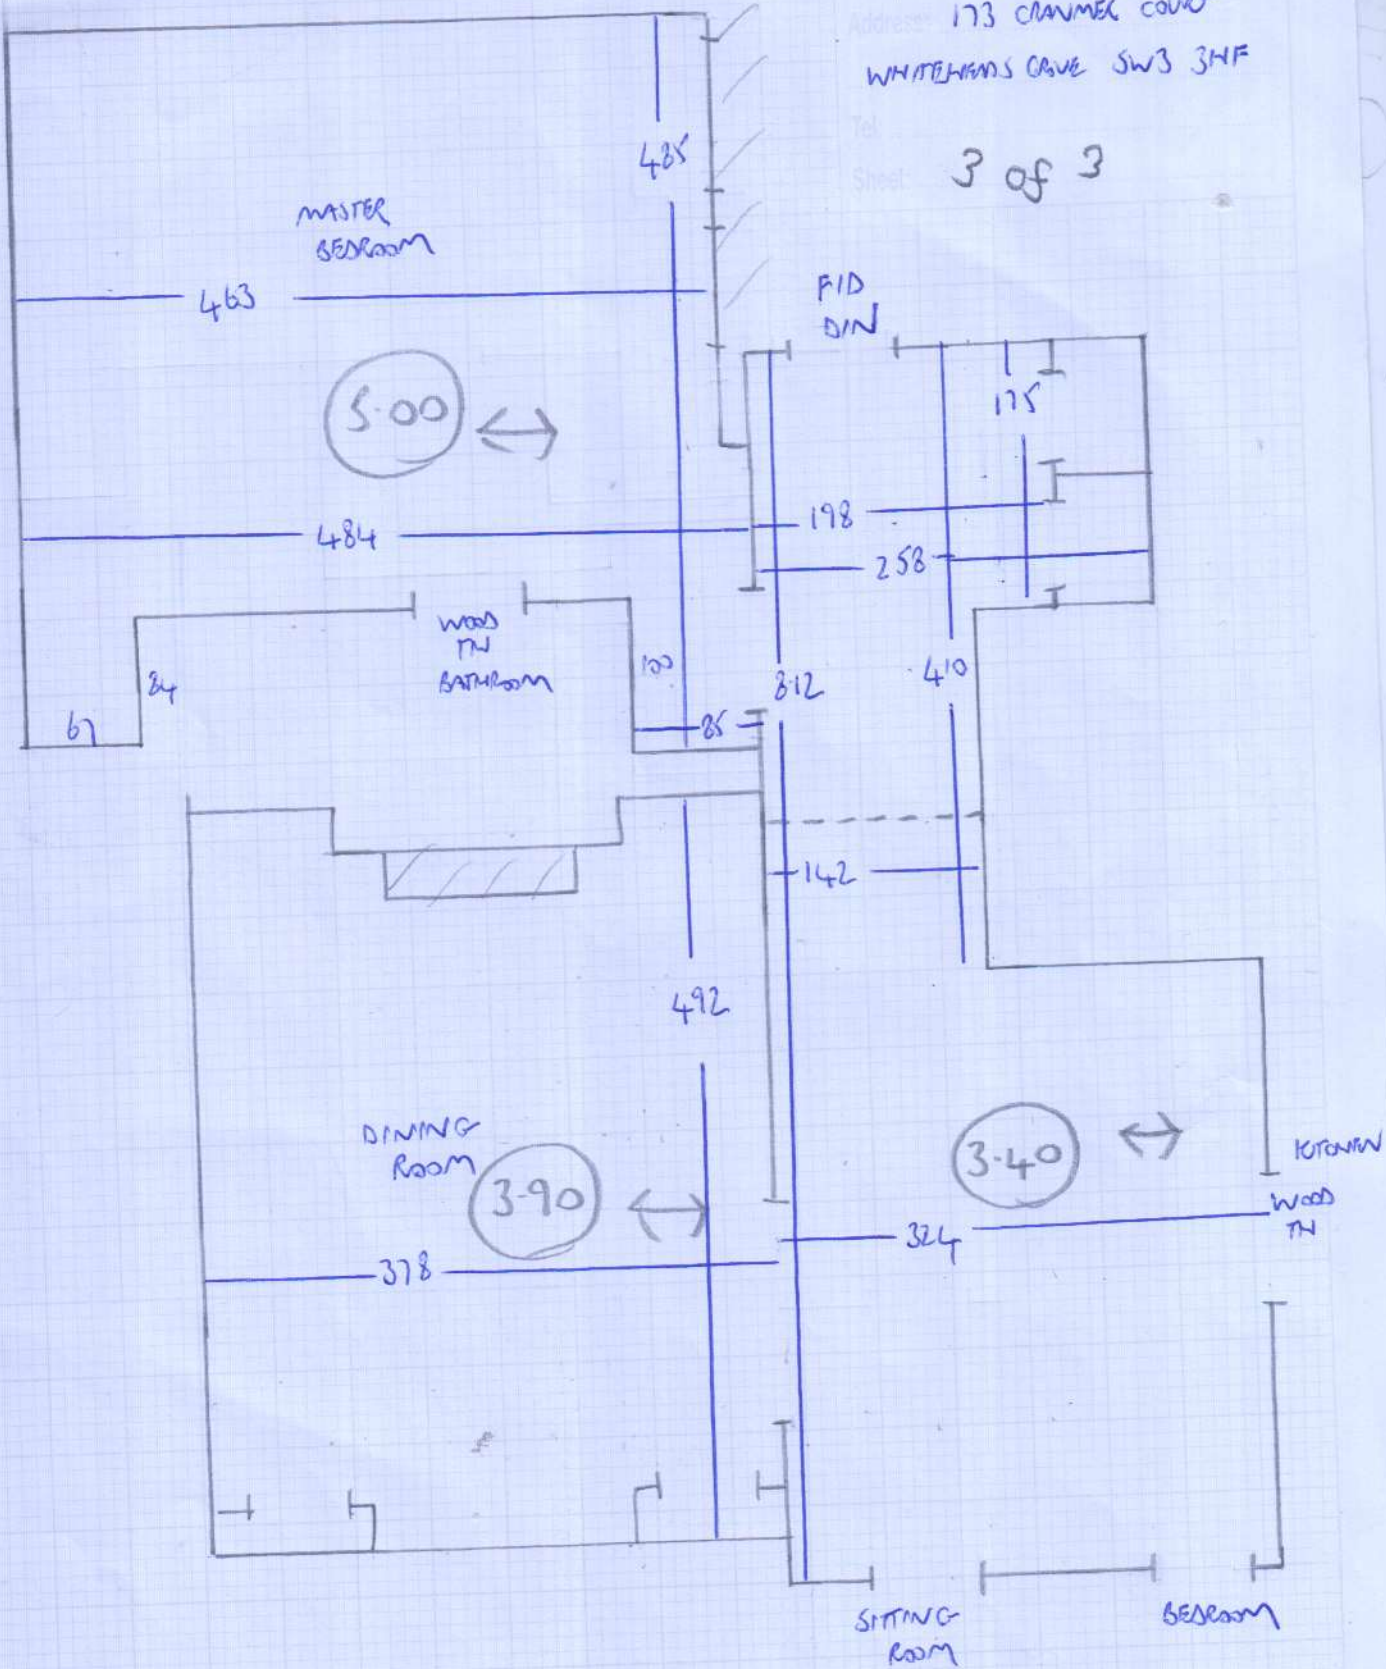

mrcarpet
Job No: F26089
Name: MRS N
Address: 173 CRANMEX COURT
WHITEHILLS CRVE SW3 3HF
Tel:
Sheet: 3 of 3